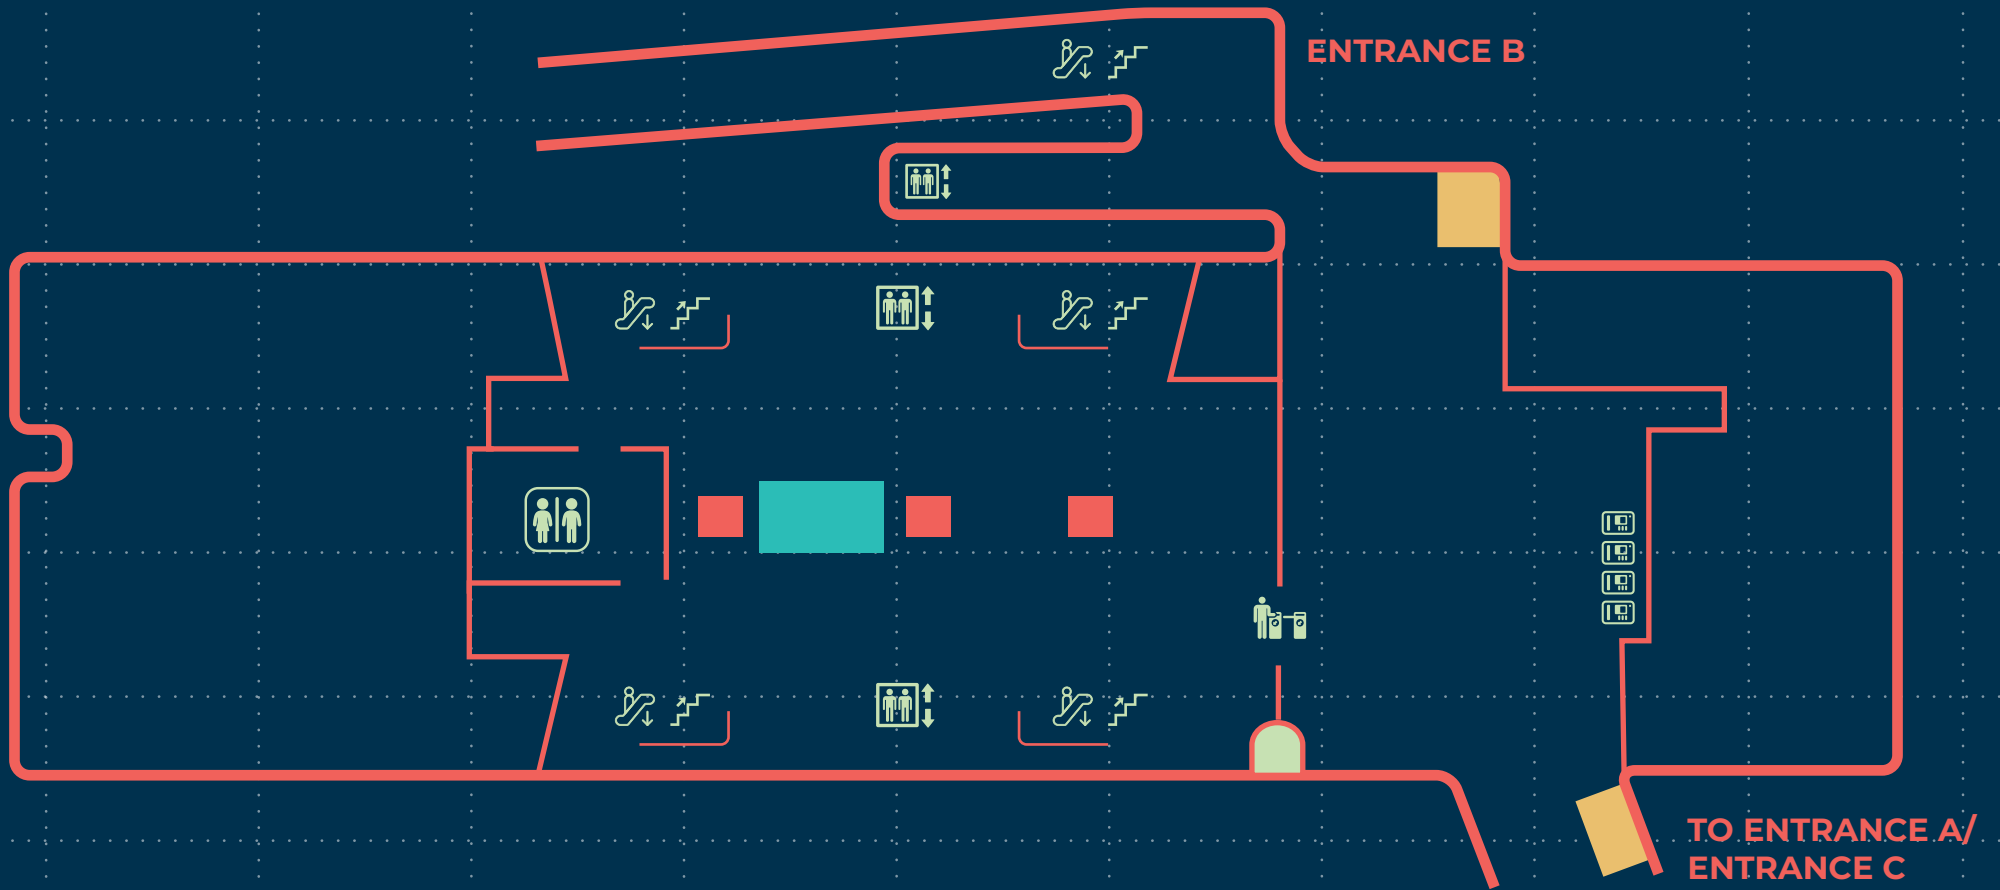

STN026 : TAMAN CONNAUGHT
CONCOURSE LEVEL

LEGEND

- | | | | |
|---|--|--|---|
|  EVENT SPACE (CONCOURSE UNPAID AREA) |  RESTROOM |  TICKET VENDING MACHINE |  CUSTOMER SERVICE OFFICE |
|  EVENT SPACE (CONCOURSE PAID AREA) |  AFC GATE |  ESCALATORS |  STAIRS |
| | |  LIFT | |