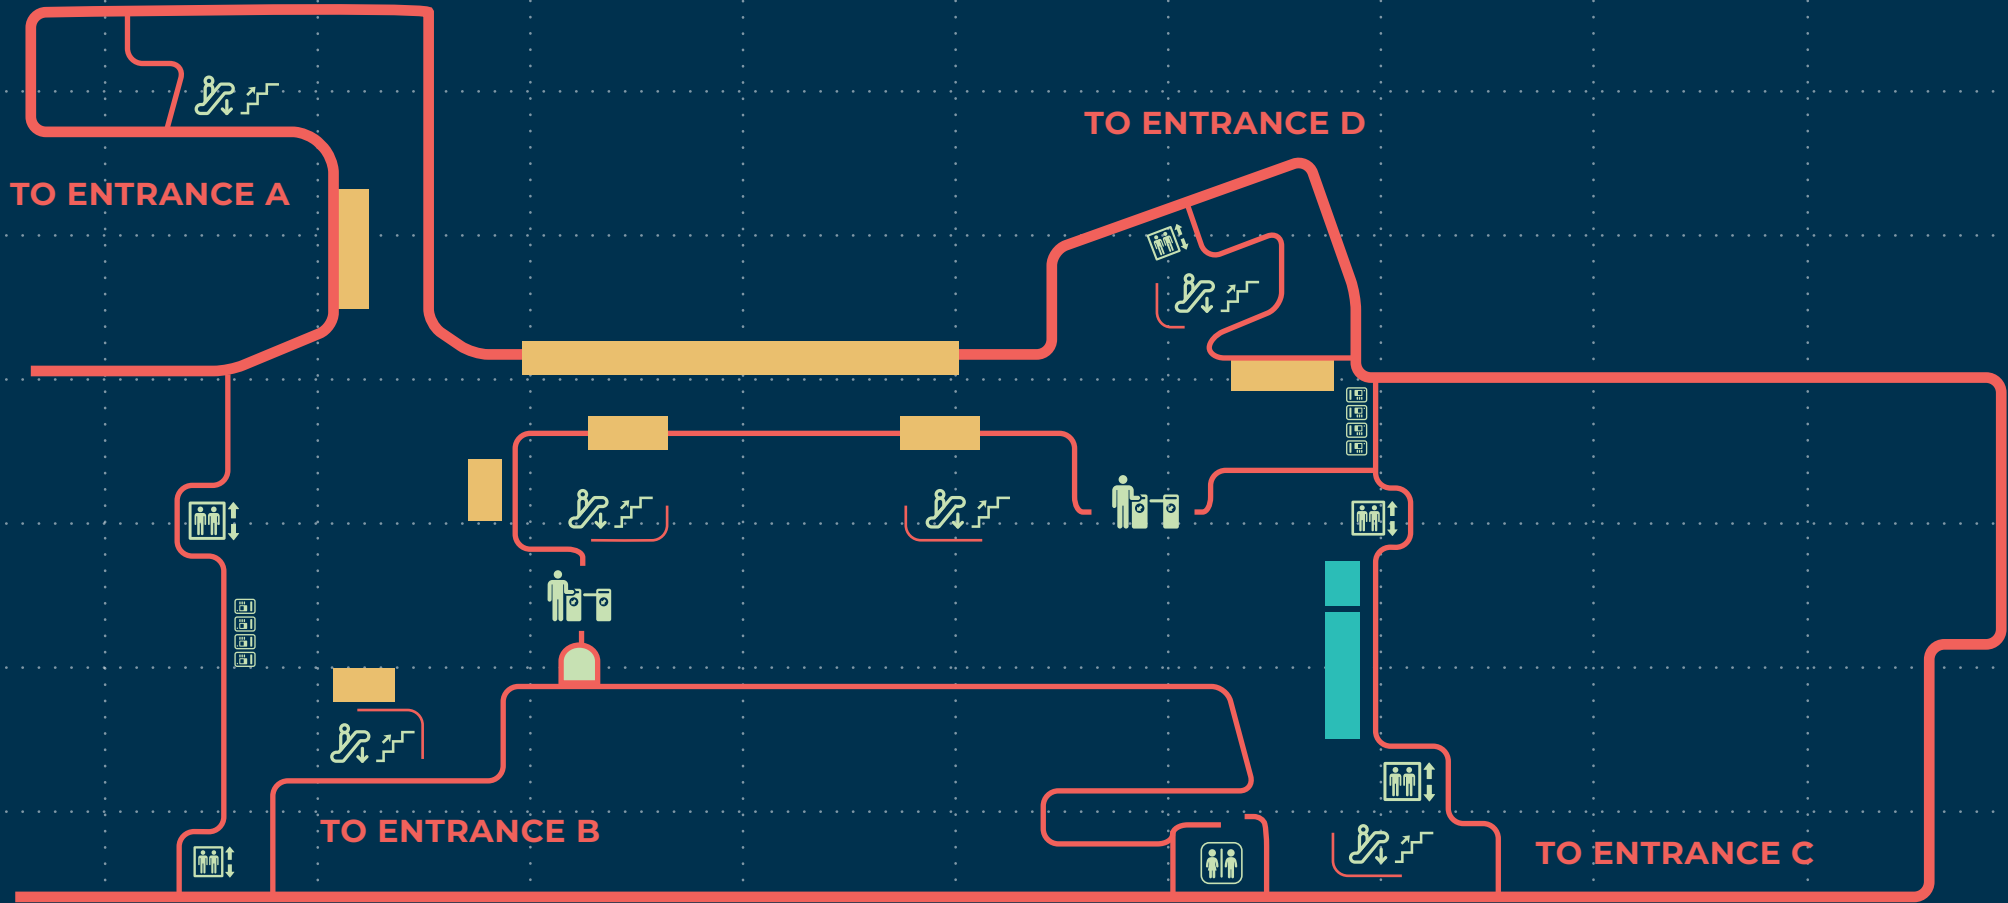

STN021: MALURI
CONCOURSE LEVEL

LEGEND

- | | | | |
|---|--|--|---|
|  EVENT SPACE (CONCOURSE UNPAID AREA) |  RESTROOM |  TICKET VENDING MACHINE |  CUSTOMER SERVICE OFFICE |
|  EVENT SPACE (CONCOURSE PAID AREA) |  AFC GATE |  ESCALATORS |  STAIRS |
| | |  LIFT | |