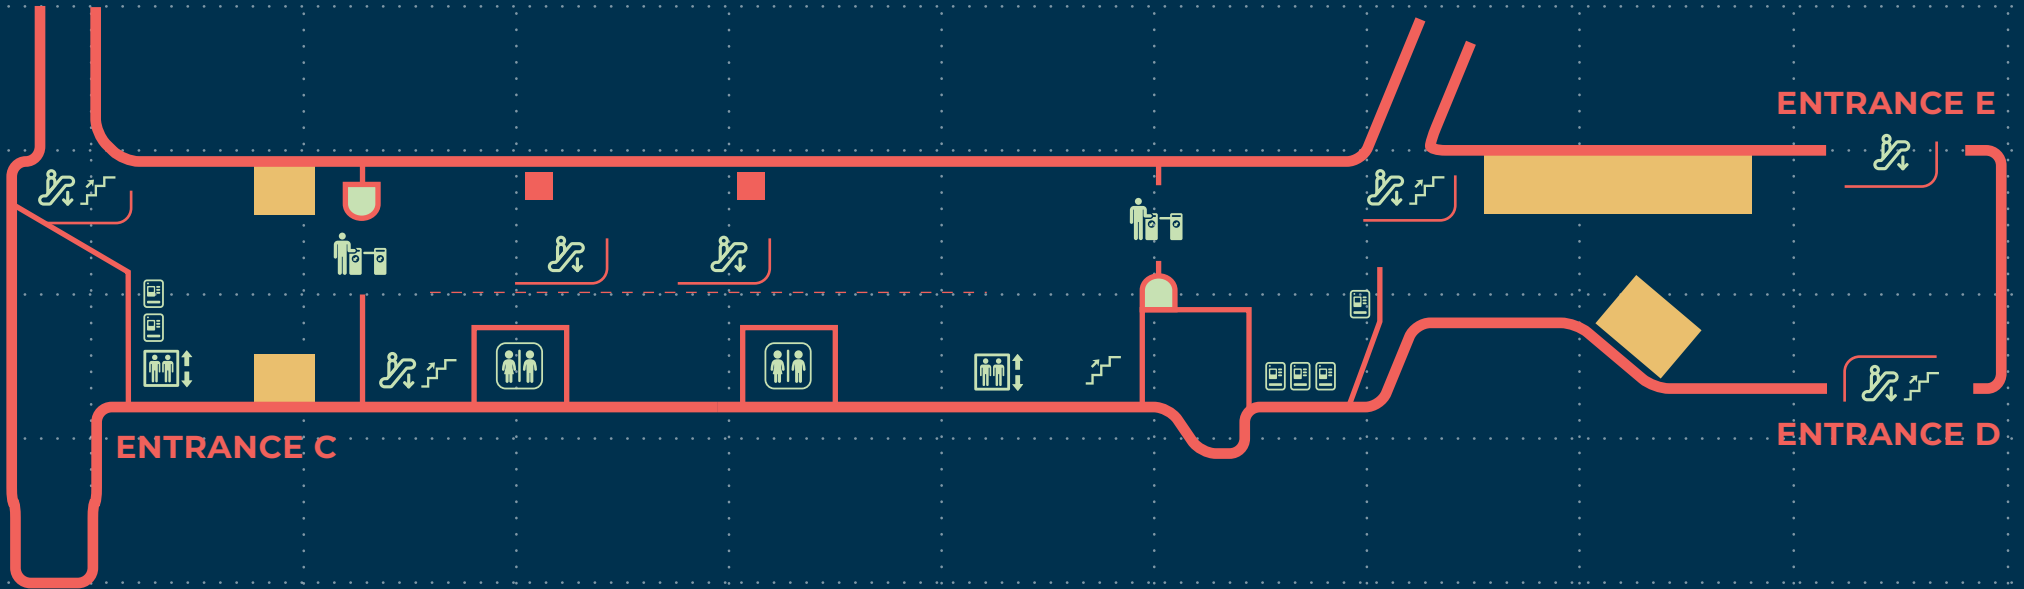

**STN018: BUKIT BINTANG**  
CONCOURSE LEVEL

**ENTRANCE A**

**ENTRANCE F**

**ENTRANCE E**

**ENTRANCE C**

**ENTRANCE D**

**LEGEND**

- EVENT SPACE (CONCOURSE UNPAID AREA)
- EVENT SPACE (CONCOURSE PAID AREA)
- RESTROOM
- AFC GATE
- TICKET VENDING MACHINE
- ESCALATORS
- CUSTOMER SERVICE OFFICE
- STAIRS
- LIFT