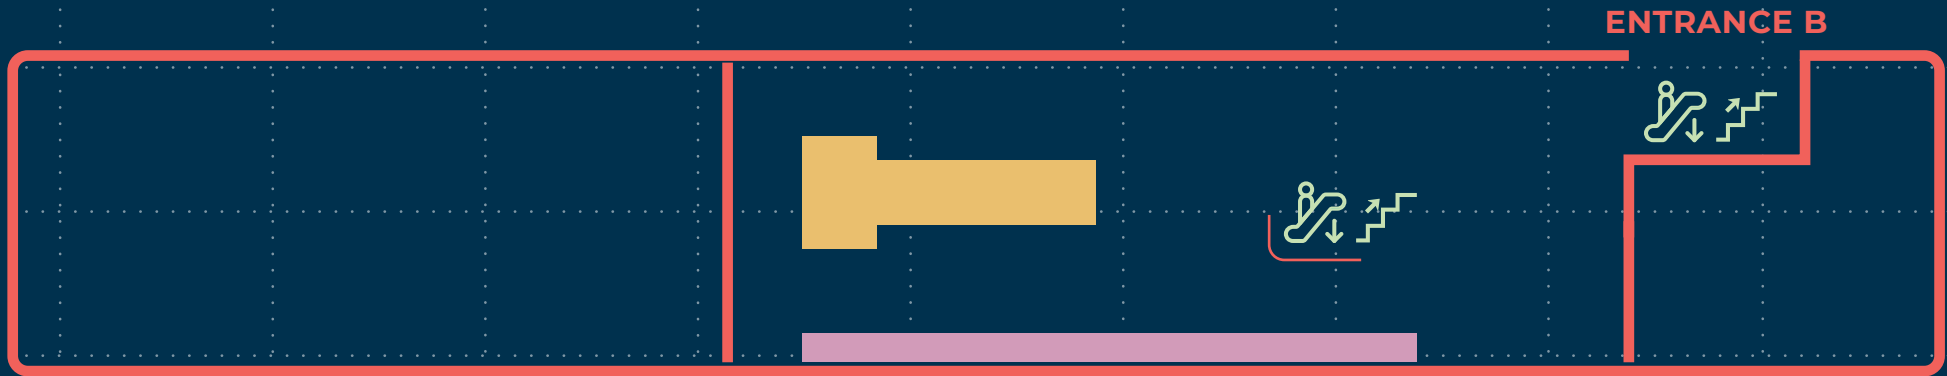

# STN017: MERDEKA

LOWER CONCOURSE LEVEL

## LEGEND

- EVENT SPACE (CONCOURSE UNPAID AREA)
- EVENT SPACE (CONCOURSE PAID AREA)
- POTENTIAL EVENT SPACE
- RESTROOM
- AFC GATE
- TICKET VENDING MACHINE
- ESCALATORS
- STAIRS
- LIFT
- CUSTOMER SERVICE OFFICE

## STN017: MERDEKA

UPPER CONCOURSE LEVEL

## LEGEND

-  EVENT SPACE (CONCOURSE UNPAID AREA)
-  EVENT SPACE (CONCOURSE PAID AREA)
-  POTENTIAL EVENT SPACE
-  RESTROOM
-  AFC GATE
-  TICKET VENDING MACHINE
-  ESCALATORS
-  CUSTOMER SERVICE OFFICE
-  STAIRS
-  LIFT