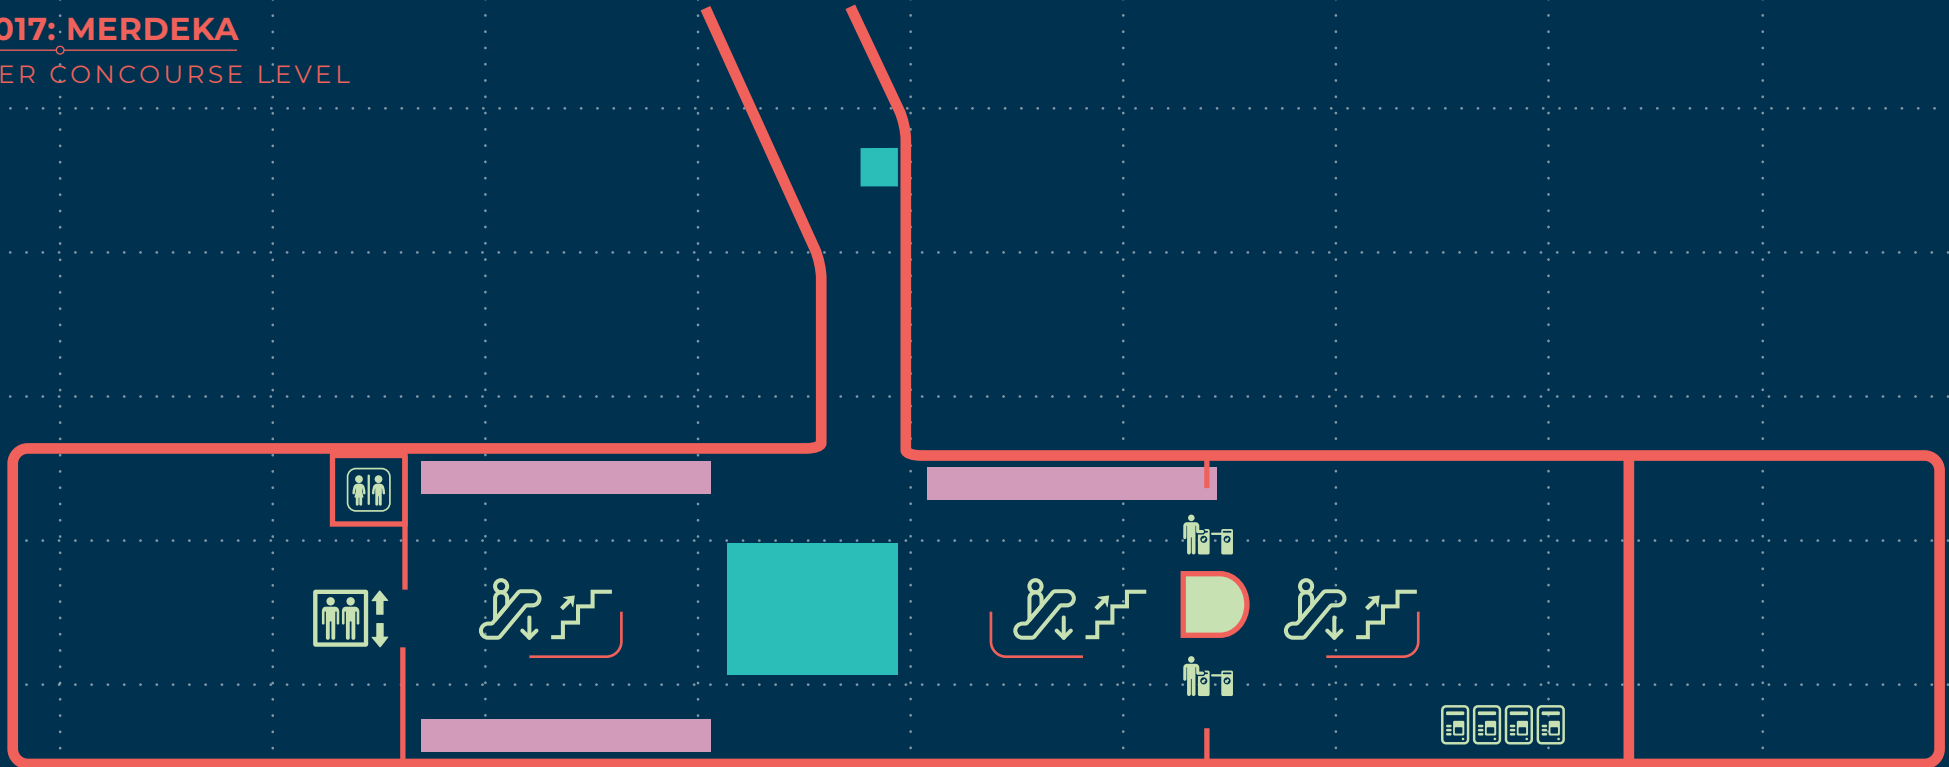

# STN017: MERDEKA

LOWER CONCOURSE LEVEL

## LEGEND

- EVENT SPACE (CONCOURSE UNPAID AREA)
- EVENT SPACE (CONCOURSE PAID AREA)
- POTENTIAL EVENT SPACE
- RESTROOM
- AFC GATE
- TICKET VENDING MACHINE
- ESCALATORS
- STAIRS
- LIFT
- CUSTOMER SERVICE OFFICE

## STN017: MERDEKA

UPPER CONCOURSE LEVEL

## LEGEND

-  EVENT SPACE (CONCOURSE UNPAID AREA)
-  EVENT SPACE (CONCOURSE PAID AREA)
-  POTENTIAL EVENT SPACE
-  RESTROOM
-  AFC GATE
-  TICKET VENDING MACHINE
-  ESCALATORS
-  CUSTOMER SERVICE OFFICE
-  STAIRS
-  LIFT