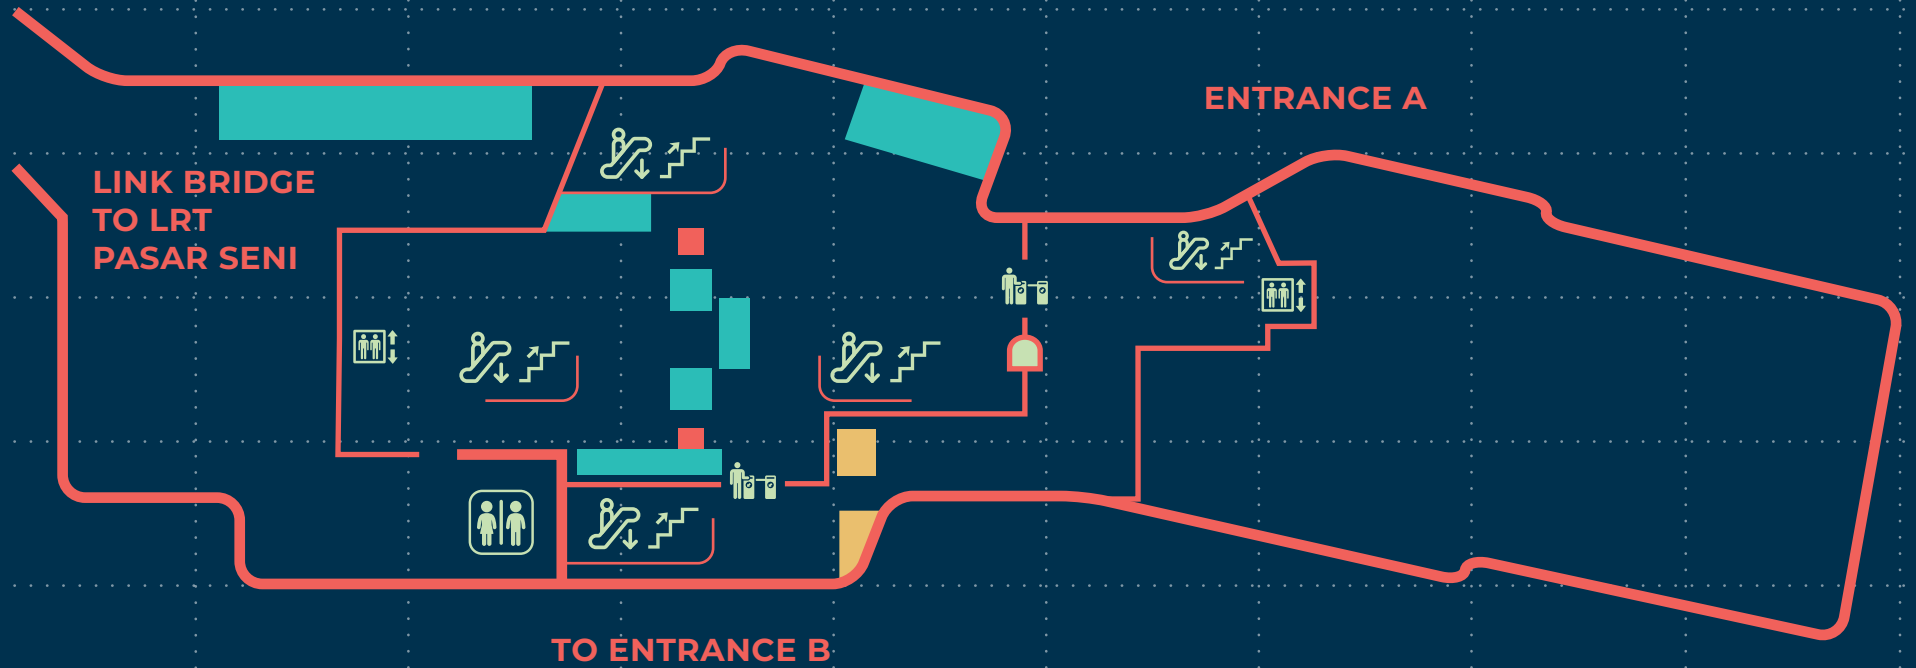

**STN016: PASAR SENI**  
CONCOURSE LEVEL

## LEGEND

-  EVENT SPACE (CONCOURSE UNPAID AREA)
-  EVENT SPACE (CONCOURSE PAID AREA)
-  RESTROOM
-  TICKET VENDING MACHINE
-  CUSTOMER SERVICE OFFICE
-  AFC GATE
-  ESCALATORS
-  STAIRS
-  LIFT