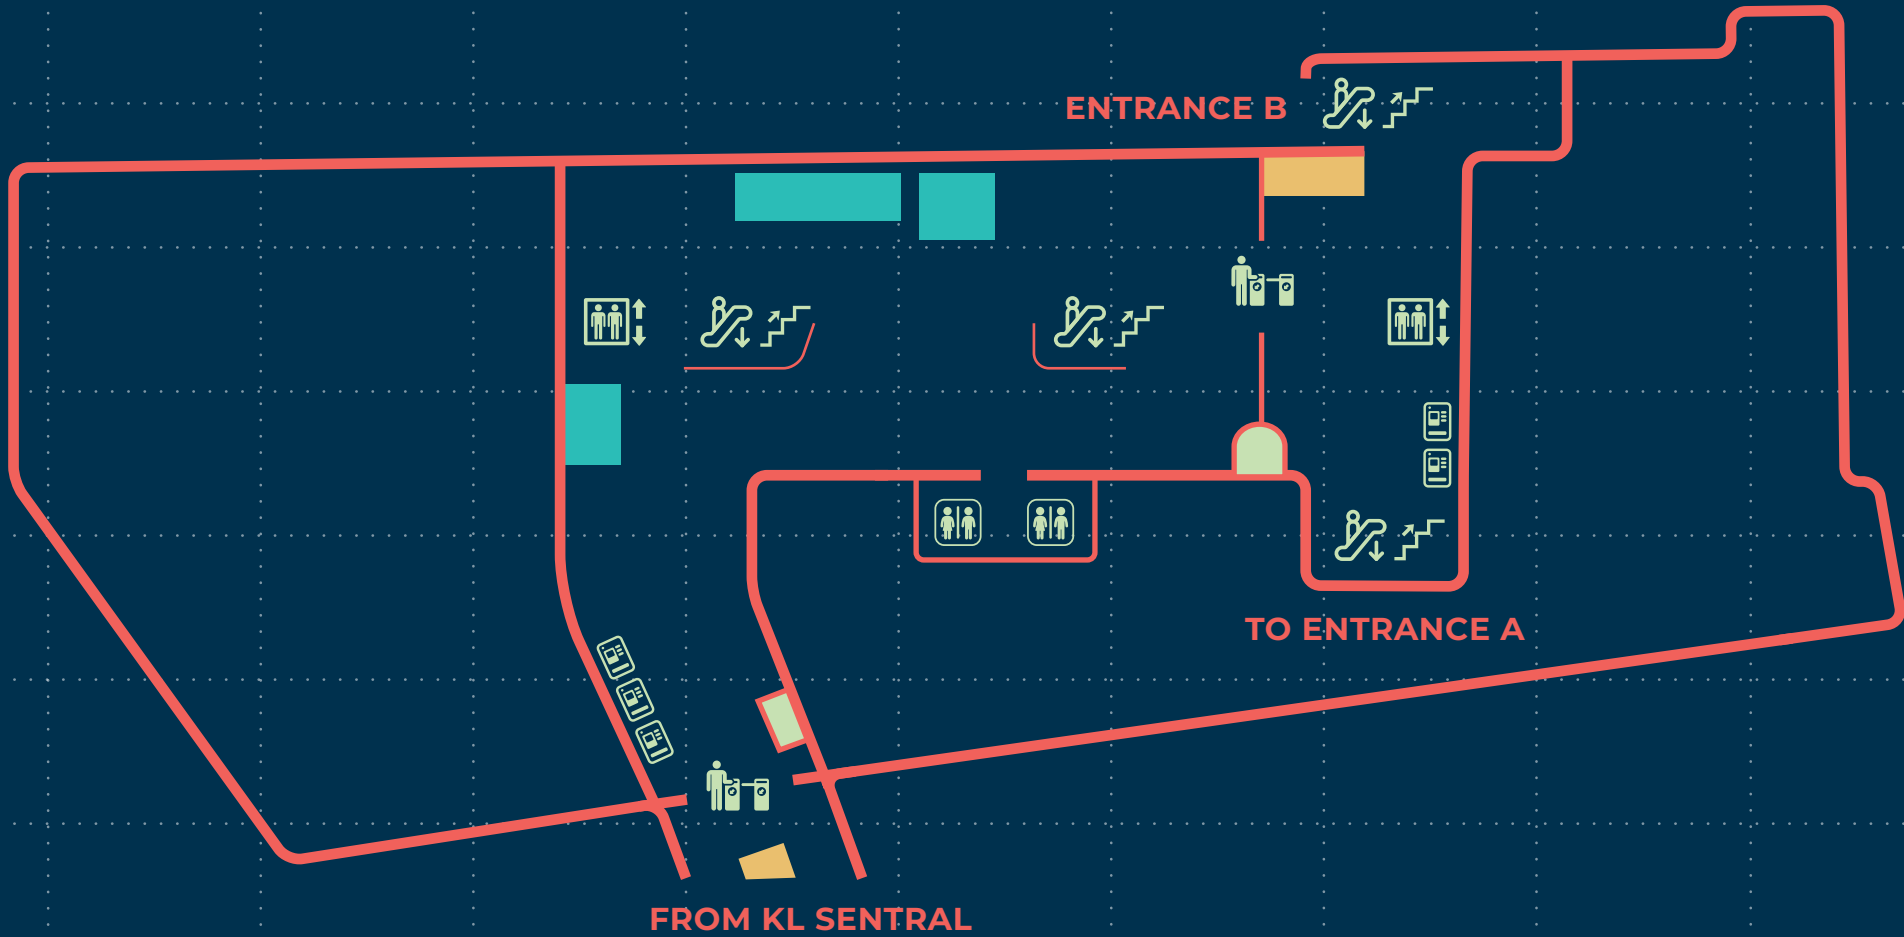

STN015: MUZIUM NEGARA

CONCOURSE LEVEL

LEGEND

- EVENT SPACE (CONCOURSE UNPAID AREA)
- EVENT SPACE (CONCOURSE PAID AREA)
- RESTROOM
- AFC GATE
- TICKET VENDING MACHINE
- ESCALATORS
- STAIRS
- LIFT
- CUSTOMER SERVICE OFFICE