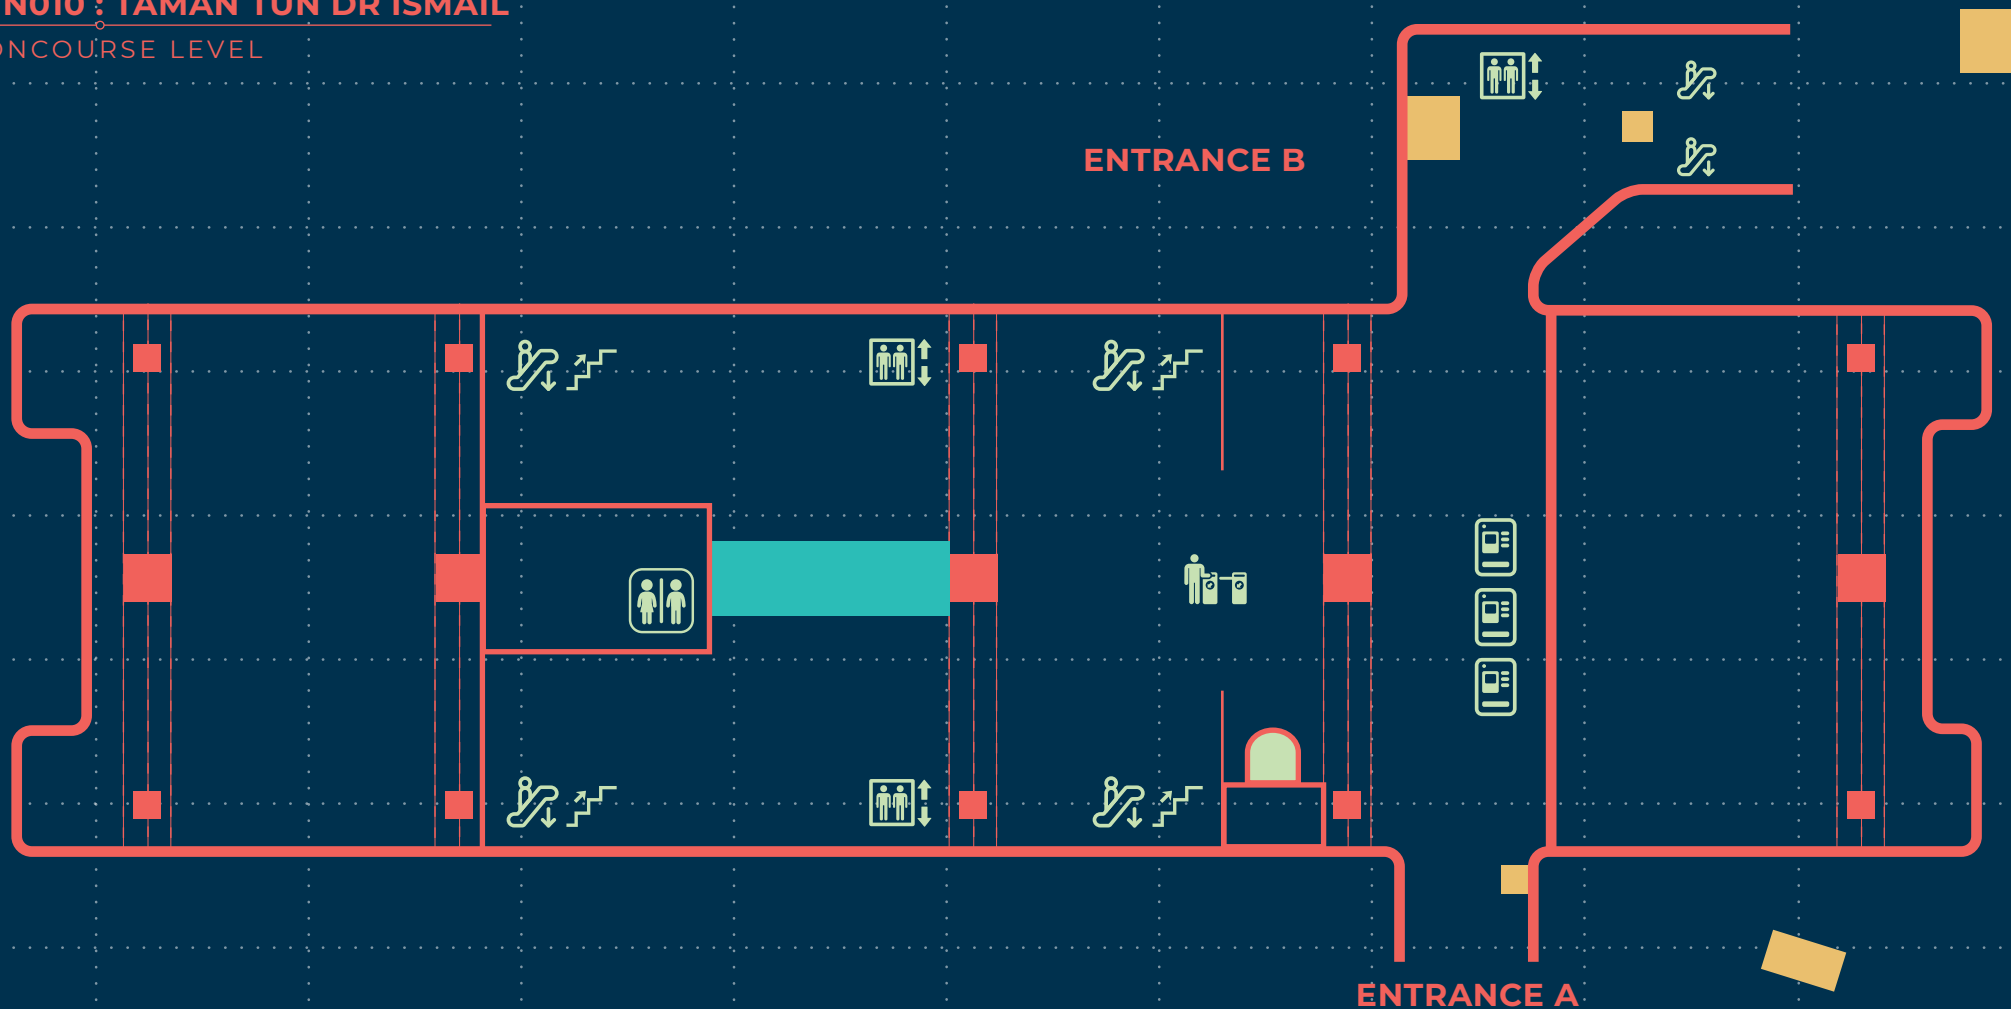

**STN010 : TAMAN TUN DR ISMAIL**  
CONCOURSE LEVEL

**LEGEND**

-  EVENT SPACE (CONCOURSE UNPAID AREA)
-  EVENT SPACE (CONCOURSE PAID AREA)
-  RESTROOM
-  AFC GATE
-  TICKET VENDING MACHINE
-  ESCALATORS
-  CUSTOMER SERVICE OFFICE
-  STAIRS
-  LIFT