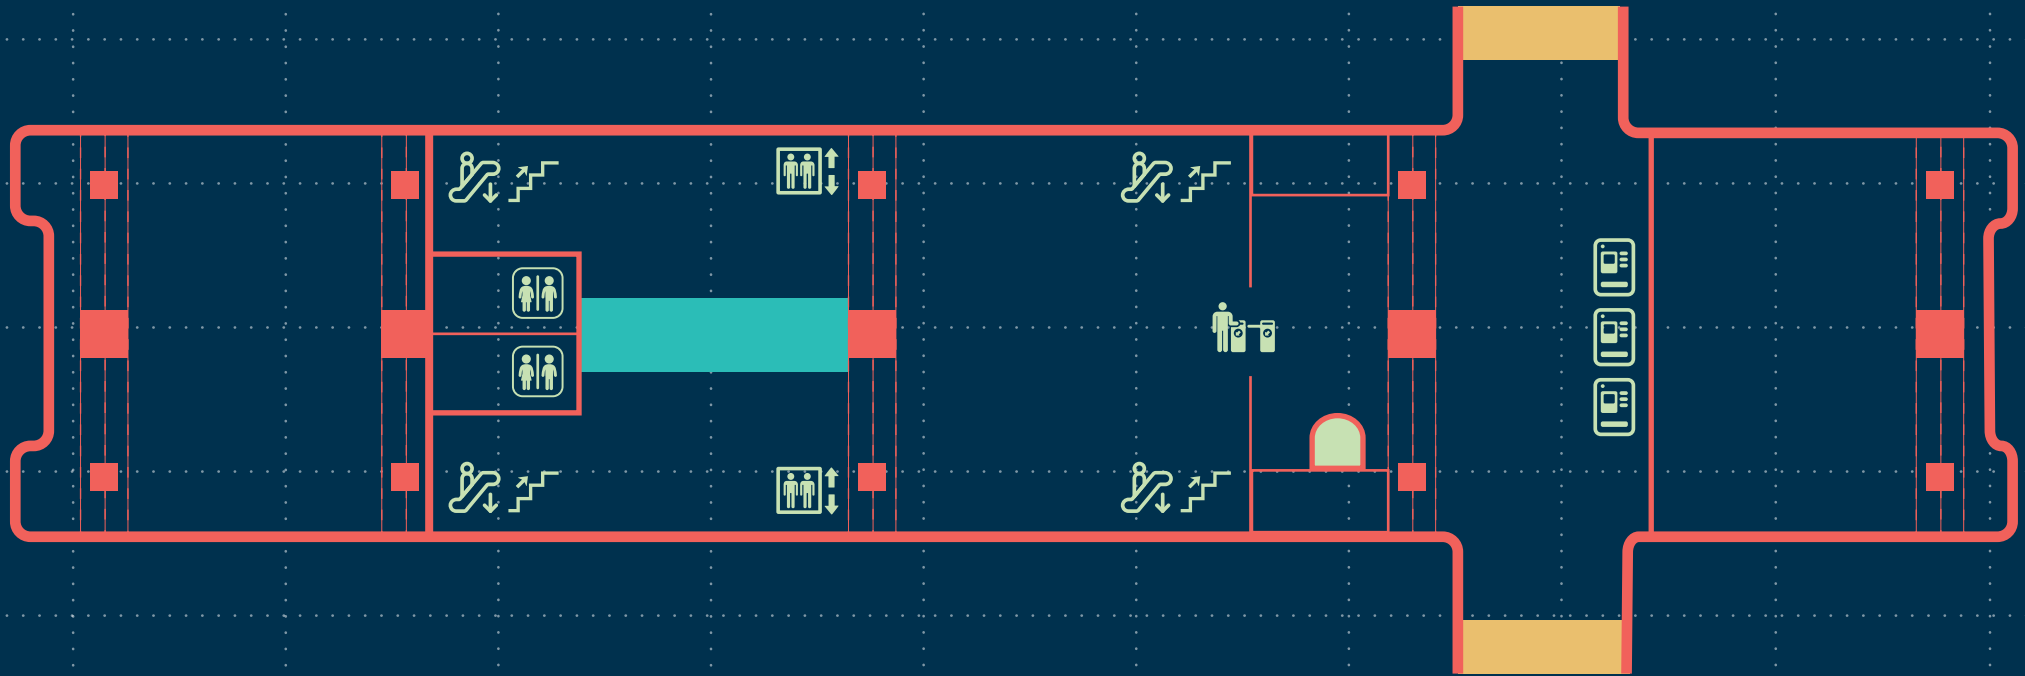

# STN006 : KOTA DAMANSARA

CONCOURSE LEVEL

ENTRANCE B

ENTRANCE A

## LEGEND

-  EVENT SPACE (CONCOURSE UNPAID AREA)
-  EVENT SPACE (CONCOURSE PAID AREA)
-  RESTROOM
-  AFC GATE
-  TICKET VENDING MACHINE
-  ESCALATORS
-  CUSTOMER SERVICE OFFICE
-  STAIRS
-  LIFT