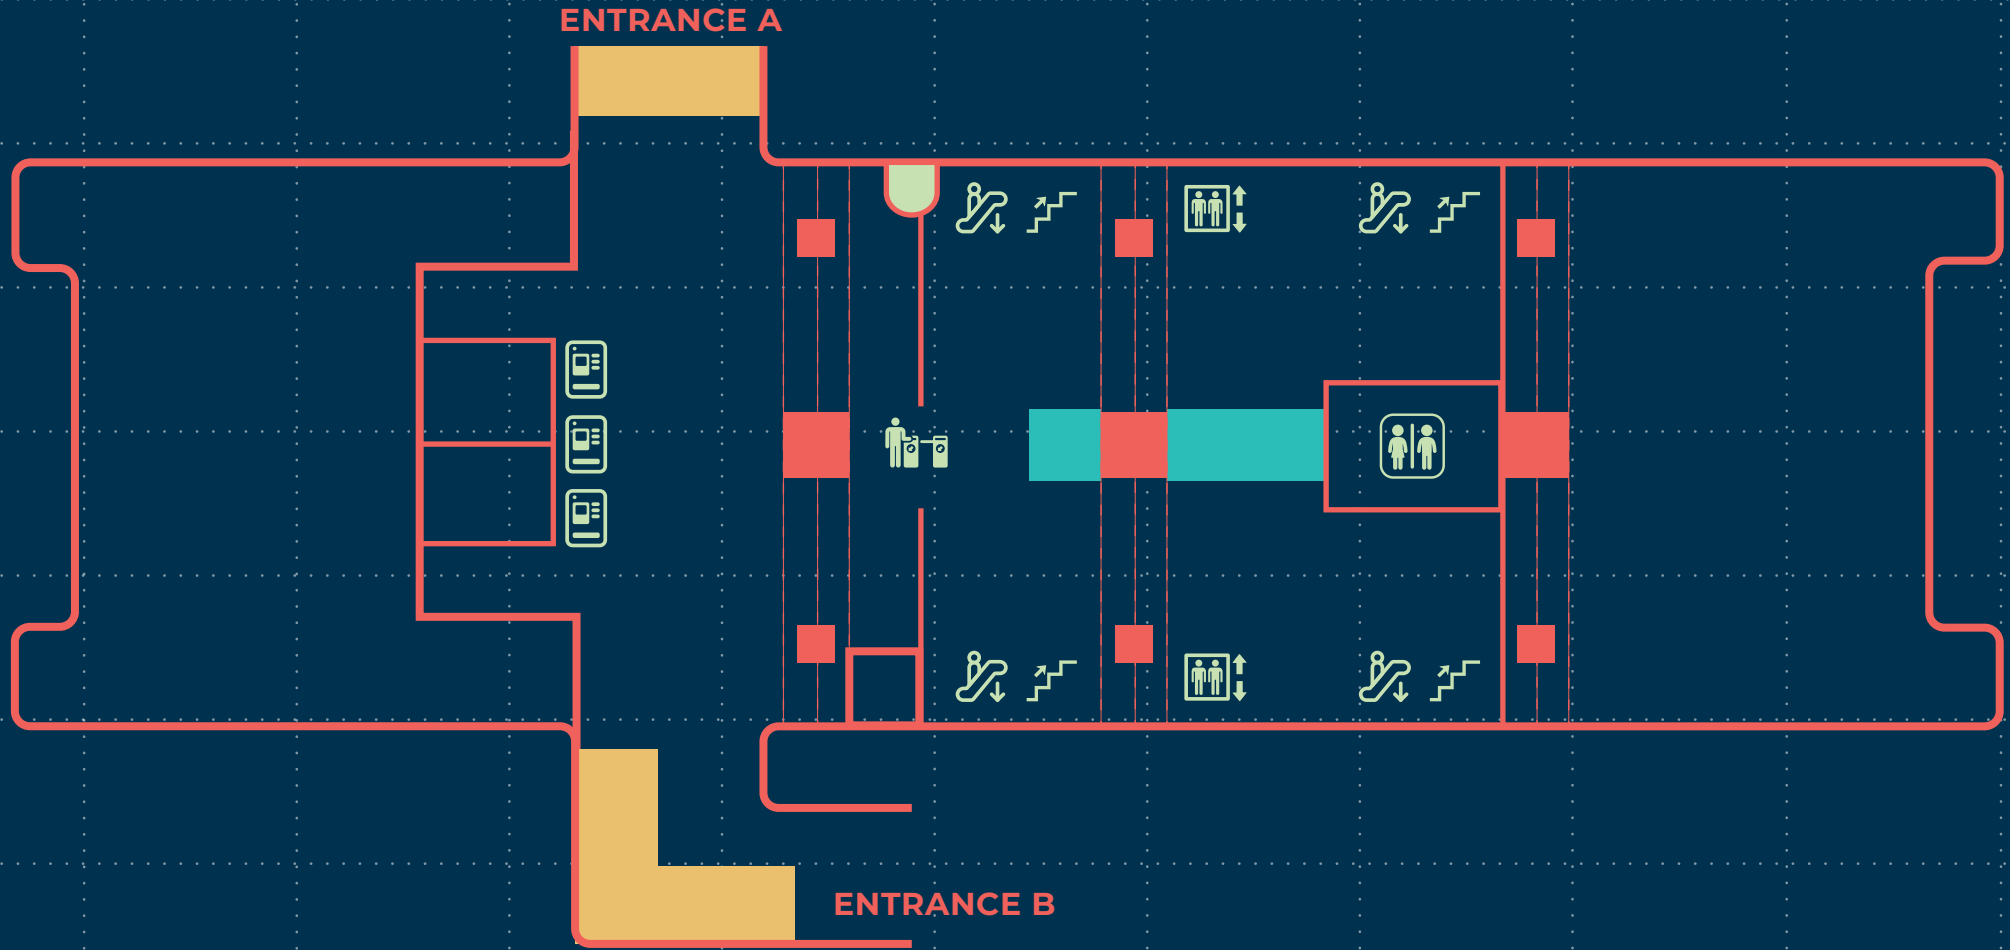

**STN005 : KWASA SENTRAL**  
CONCOURSE LEVEL

**LEGEND**

- EVENT SPACE (CONCOURSE UNPAID AREA)
- EVENT SPACE (CONCOURSE PAID AREA)
- RESTROOM
- AFC GATE
- TICKET VENDING MACHINE
- ESCALATORS
- STAIRS
- LIFT
- CUSTOMER SERVICE OFFICE