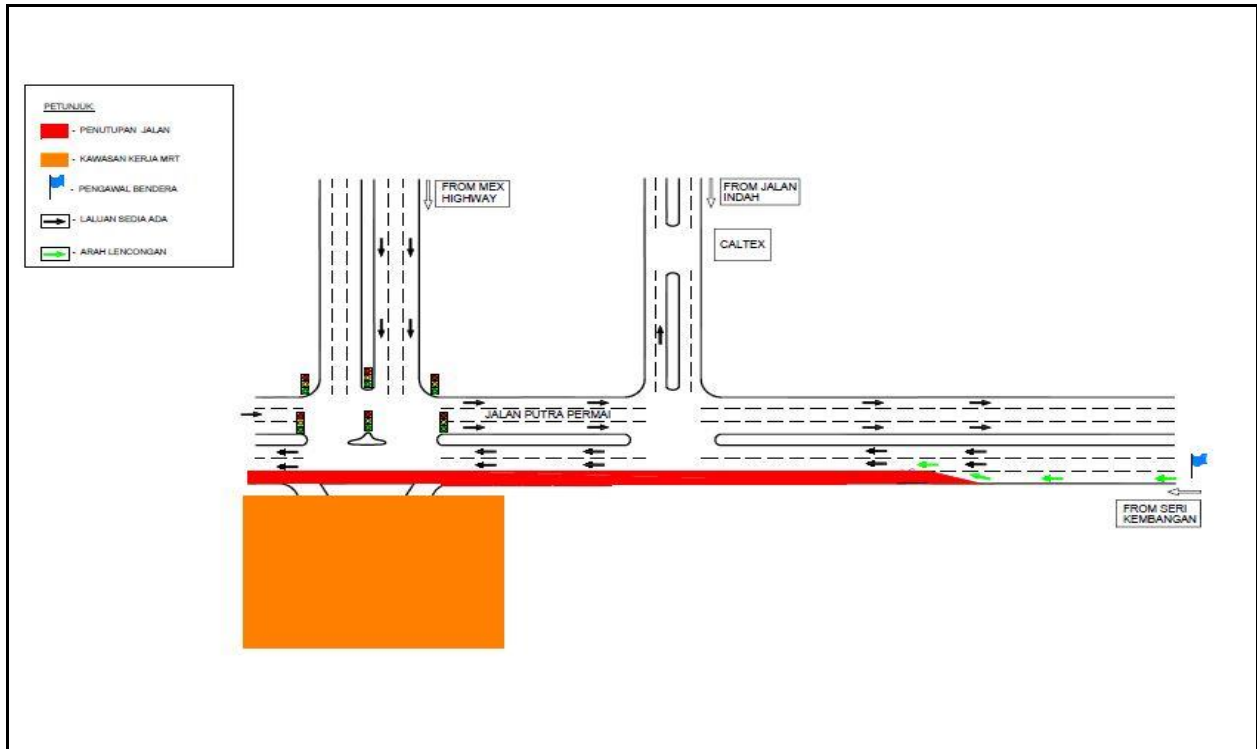

Semasa penutupan lorong kiri sepanjang 300-meter dilaksanakan, pengguna jalan raya dari Seri Kembangan akan dilencongkan ke lorong tengah untuk meneruskan perjalanan (seperti yang ditunjukkan oleh anak panah **HIJAU** dalam peta).

Pengguna jalan raya dinasihatkan untuk mematuhi arahan papan tanda trafik dan pengawal bendera yang bertugas. Untuk maklumat lanjut, sila rujuk peta di bawah.

LEFT LANE CLOSURE ALONG JALAN PUTRA PERMAI (PUCHONG-BOUND)

Date	29 August 2021 – 15 September 2021
Time	24 hours
Duration	18 days
Reason	To facilitate the installation of street lighting any other related works

Please be advised, left lane closure at Jalan Putra Permai (Puchong-bound) will begin from **29 August 2021 until 15 September 2021**. Construction works will be carried out for a **24-hour period over 18 days**.

During the 300 metre left lane closure, motorists from Seri Kembangan will be diverted to the middle lane to continue their journey (as indicated by the **GREEN** arrows in the appended map).

Motorists are advised to follow traffic signage and the direction of flagmen during the activation of the road closure. For further information, please refer the map below.