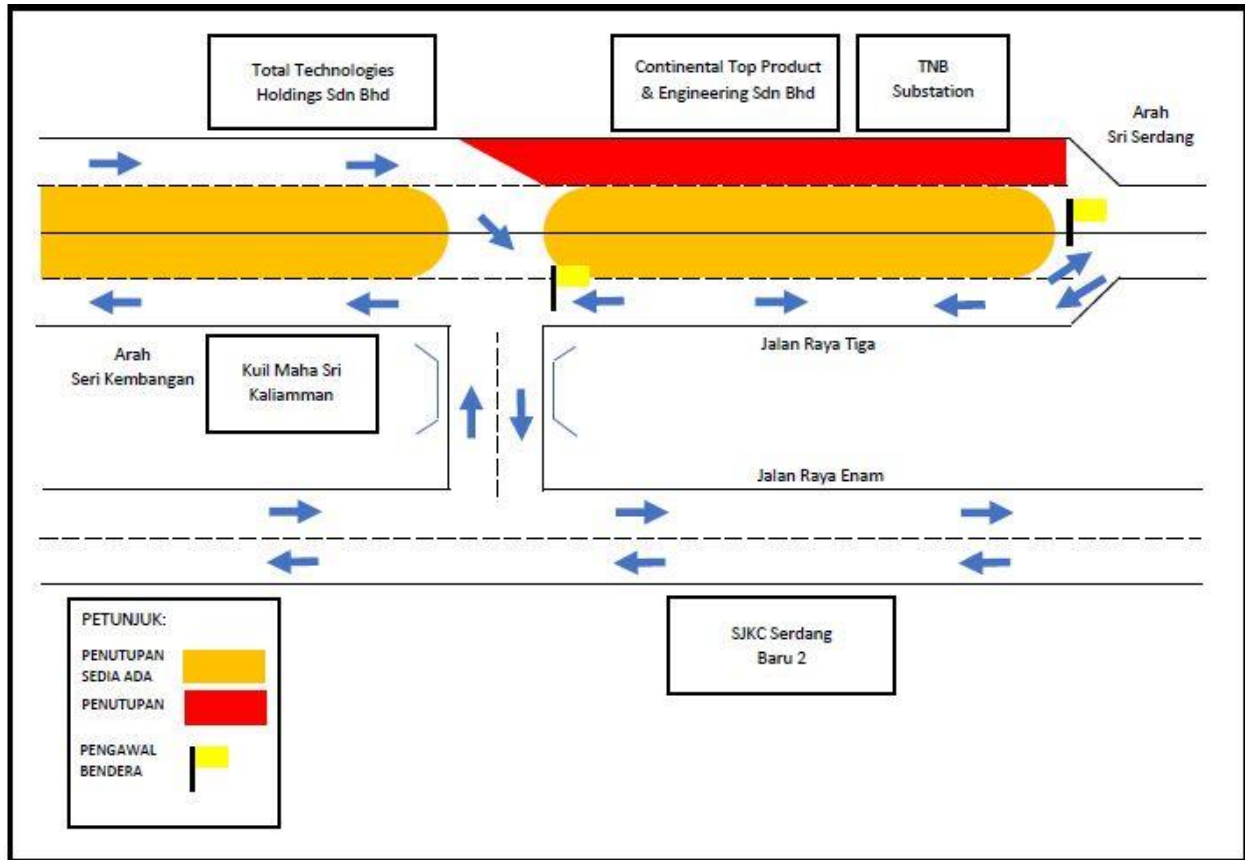

PETA : PENUTUPAN PENUH JALAN DAN PENGAKTIFAN LALUAN KONTRA PADA WAKTU MALAM (ARAH SRI SERDANG) DI JALAN RAYA TIGA, SRI SERDANG

For media enquiries, please contact:

Juliana J. Tan

Tel: +6019 355 8322

juliana@gadang.com.my

Mohar Zainal Abidin

Tel: +603 7493 3961

Mohar@mgjv-kvmrt.com.my

MMC GAMUDA KVMRT (PDP SSP) SDN BHD (1117100-V)
Block A, Level 17, Menara Mustapha Kamal, PJ Trade Centre
No 8, Jalan PJU 8/8A, Bandar Damansara Perdana, 47820 Petaling Jaya
Selangor Darul Ehsan, Malaysia
T: +603-7494 2222 F: +603-7727 0222 www.mymrt.com.my