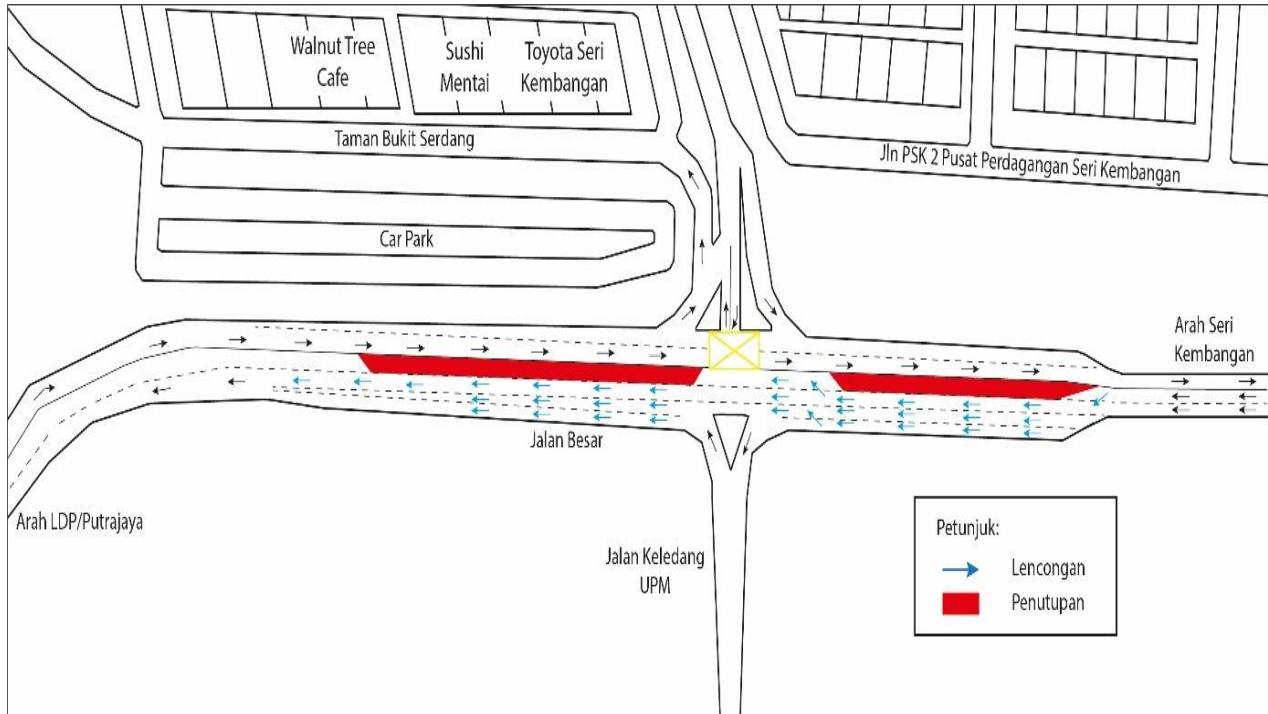

Semasa penutupan sepanjang 300 meter ini, lorong paling kanan akan ditutup dan dua lorong akan disediakan kepada pengguna jalan raya.

Pengguna jalan raya dinasihatkan untuk mematuhi arahan papan tanda trafik dan pengawal bendera yang bertugas. Untuk maklumat lanjut, sula rujuk peta dibawah.

.....

**CONTINUATION OF RIGHT MOST LANE CLOSURE AT JALAN BESAR (LDP/PUTRAJAYA BOUND),
SERI KEMBANGAN**

Date	28 August 2020 – 27 November 2020
Time	24 Hours
Duration	3 Months
Reason	To facilitate the construction of road curb and any other related works.

Please be advised that the right most lane will be closed at Jalan Besar (LDP/Putrajaya bound) from **28 August 2020 until 27 November 2020**. The construction works will be carried out within a **24-hour period over 3 months**.

During this closure for a stretch of 300 metres, the right most lane will be closed and two lanes will be made available for motorists.

Motorists are advised to follow the traffic signage and the direction of the flagmen during the activation of the road closure. For further information, please refer to the map below.