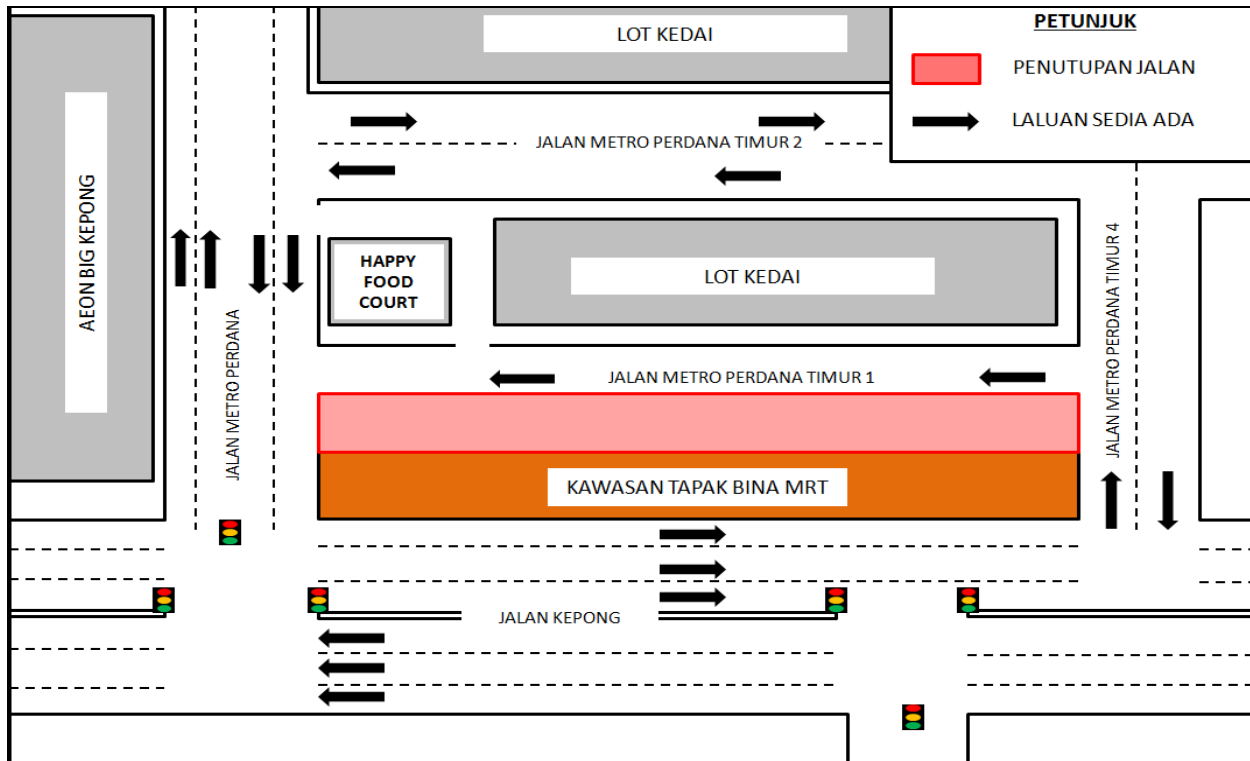

Semasa penutupan jalan sepanjang 250 meter di Jalan Metro Perdana Timur 1, **pemandu yang ingin ke Jalan Metro Perdana** boleh menggunakan sebahagian jalan yang sedia ada di sepanjang Jalan Metro Perdana Timur 1.

Pengguna jalan raya dinasihatkan untuk mematuhi arahan papan tanda trafik dan pengawal bendera yang bertugas. Untuk maklumat lanjut, sila rujuk peta di bawah.

.....

CONTINUATION OF PARTIAL ROAD CLOSURE ALONG JALAN METRO PERDANA TIMUR 1

Date	23 February 2020 – 17 May 2020
Time	10.00 pm – 6.00 am
Duration	86 days
Reason	To facilitate the infrastructure works, construction of utility building and any other related works.

The partial road closure will continue along Jalan Metro Perdana 1, Metro Perdana from **23 February 2020 until 17 May 2020**. The construction works will start from **10.00 pm - 6.00 am, for 86 days**.

During this closure for a stretch of 250 metres along Jalan Metro Perdana Timur 1, **motorists heading to Jalan Metro Perdana** may use the remaining lane along Jalan Metro Perdana Timur 1.

Motorists are advised to follow the traffic signage and flagmen during road closure. For further information, please refer to the appended map.