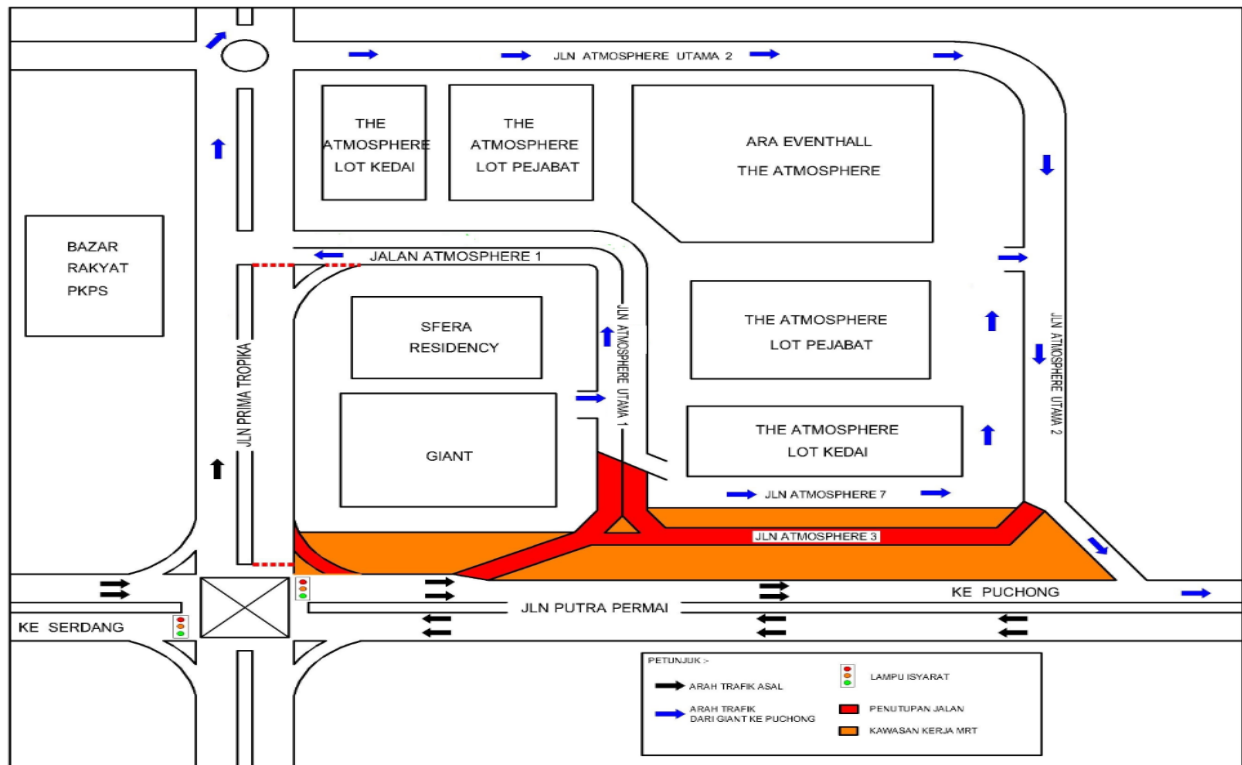

Semasa penutupan jalan susur di Jalan Atmosphere 3, pengguna jalan raya dari arah Jalan Prima Tropika dan Jalan Atmosphere Utama 1 perlu menggunakan laluan yang telah disediakan. (seperti yang ditunjukkan oleh anak panah **BIRU** dalam peta).

Pengguna jalan raya dinasihatkan untuk mematuhi arahan papan tanda trafik dan pengawal bendera yang bertugas. Untuk maklumat lanjut, sila rujuk peta di bawah.

CONTINUATION OF SLIP ROAD CLOSURE AT JALAN ATMOSPHERE 3 (EQP35 - PUCHONG BOUND), JALAN PUTRA PERMAI

Date	06 September 2019 - 04 January 2020
Time	24 hours
Duration	4 months
Reason	To facilitate for segmental box girder (SBG) launching and any other related works.

The slip road closure will continue at Jalan Atmosphere 3 from **06 September 2019 until 04 January 2020**. Construction works will be **24 hours, for 4 months**. The traffic management plan as below:

During this closure at Jalan Atmosphere 3, motorist from Jalan Prima Tropika and Jalan Atmosphere Utama 1 will have to use the provided road (as indicated by **BLUE** arrow in the map).

Motorist are advised to follow the traffic signage and flagmen during road closure. Please refer to the map below for further information.