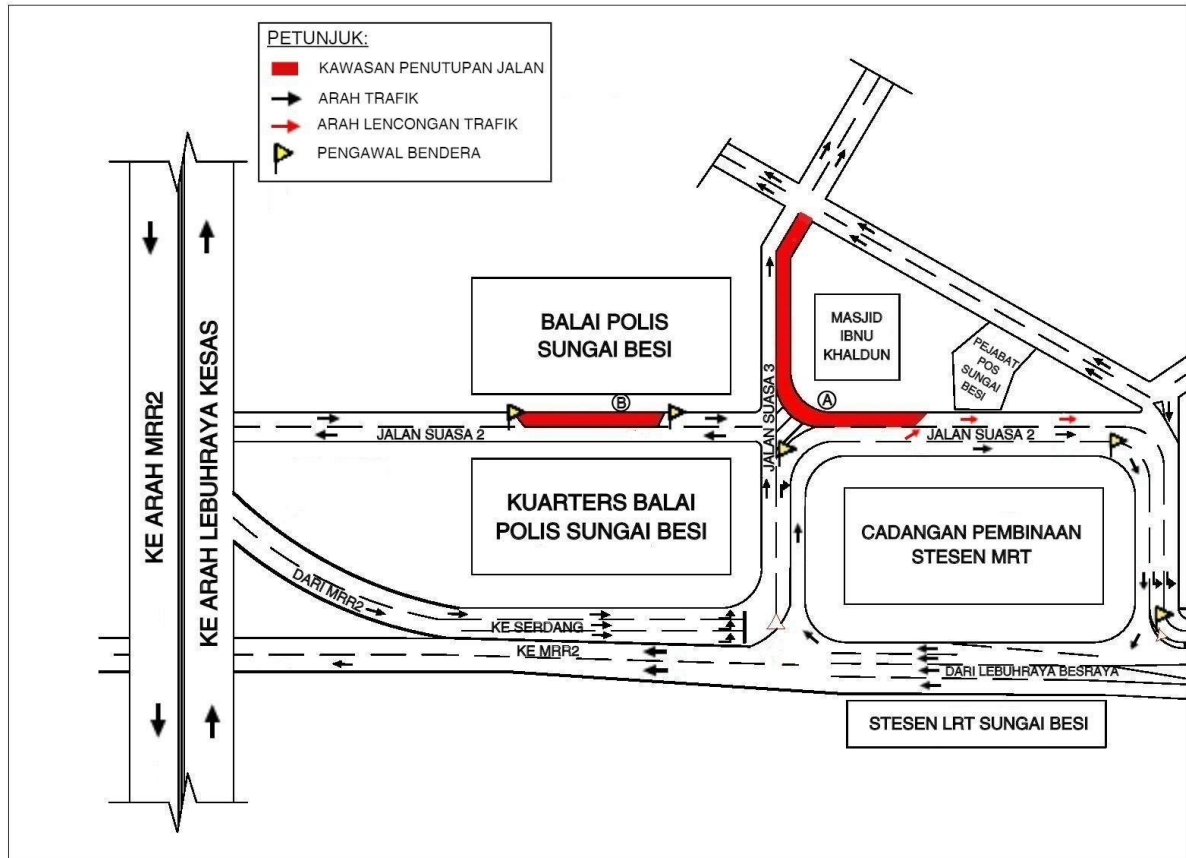

Penutupan A:

Sepanjang penutupan, satu lorong akan disediakan kepada pengguna jalan raya di Jalan Suasa 3.

Penutupan B:

Satu laluan akan ditutup secara berkala di Jalan Suasa 2 berhadapan Balai Polis Sungai Besi. Pengawal bendera akan ditempatkan bagi mengawal lalu lintas menggunakan kaedah 'stop & go'

Date	5 September 2018 - 23 October 2018
Time	24 hours
Duration	1 month
Reason	To facilitate installation of temporary noise barrier, utilities relocations and any other related works

There will be a partial road closure at Jalan Suasa 2 and Jalan Suasa 3 in front of Masjid Ibnu Khaldun and old Sungai Besi Police Quarters (SBPQ) starting from **5 September 2018 - 23 October 2018, 24 hours**.

Closure A:

During closure, one lane will be made available for motorists from at Jalan Suasa 3.

Closure B:

There will be intermittent one lane closure on Jalan Suasa 2 in front of Sungai Besi Police Quarters. During the lane closure, 'stop & go' method will be implemented and flagman will be stationed on site.

(Please refer MAP below)

Motorists are advised to follow the traffic signage provided and flagman on site.

PETA PENUTUPAN LORONG DI HADAPAN MASJID IBNU KHALDUN DAN KUARTERS LAMA BALAI POLIS SUNGAI BESI (JALAN SUASA 2 DAN SUASA 3)