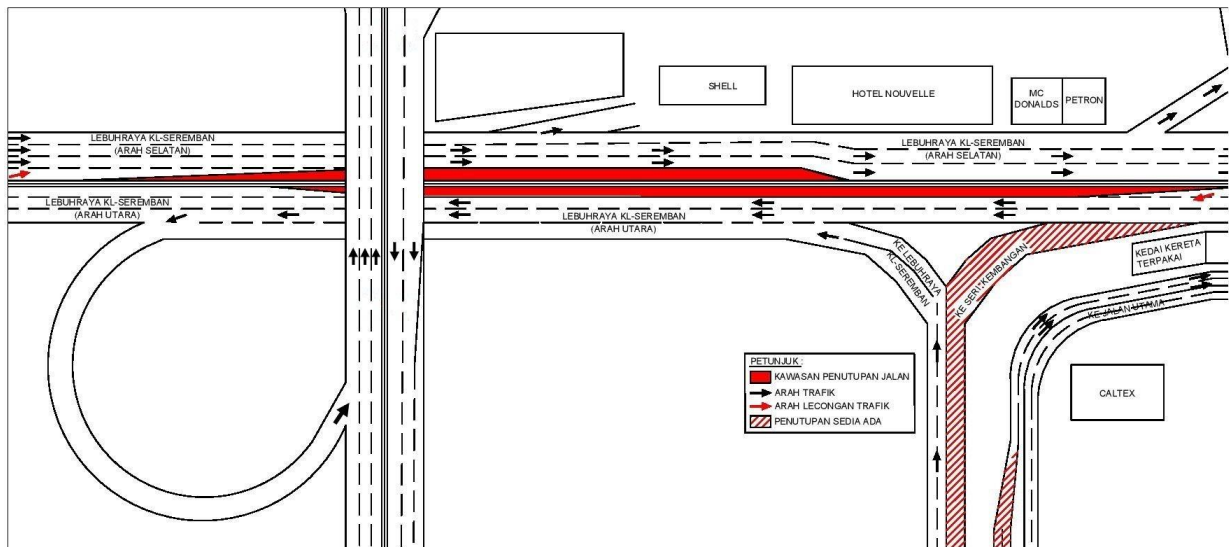

Semasa penutupan 100 meter di lorong kanan ini, dua lorong akan disediakan kepada pengguna jalan raya di kedua-dua arah.

Sila rujuk peta.

Pengguna jalan raya dinasihatkan untuk mematuhi arahan papan tanda trafik dan pengawal bendera yang bertugas.

.....

**CONTINUATION OF LONG-TERM LANE CLOSURE ALONG KL-SEREMBAN HIGHWAY (KL BOUND)**  
**KL-SEREMBAN HIGHWAY KM7.2 - KM8.6**  
**05/09/2018**

<b>Date</b>	7 September 2018 - 7 September 2019
<b>Time</b>	24 hours
<b>Duration</b>	1 month
<b>Reason</b>	To facilitate implementation of Traffic Management Plan stage 1 and 2, mapping works, piloting works, soil investigation works, bored piling works, concreting works, pier construction works and any other related works.

Please be informed that there will be a long term right closure both bound at KM7.2 - KM8.6 KL-Seremban Highway (PLUS) from **7 September 2018 until 7 September 2019, 24 hours.**

During the 100 meters lane closure, two lanes will be provided for motorists on both bound.

Please refer map.

Motorists are advised to follow the traffic signage and flagman during road closure.