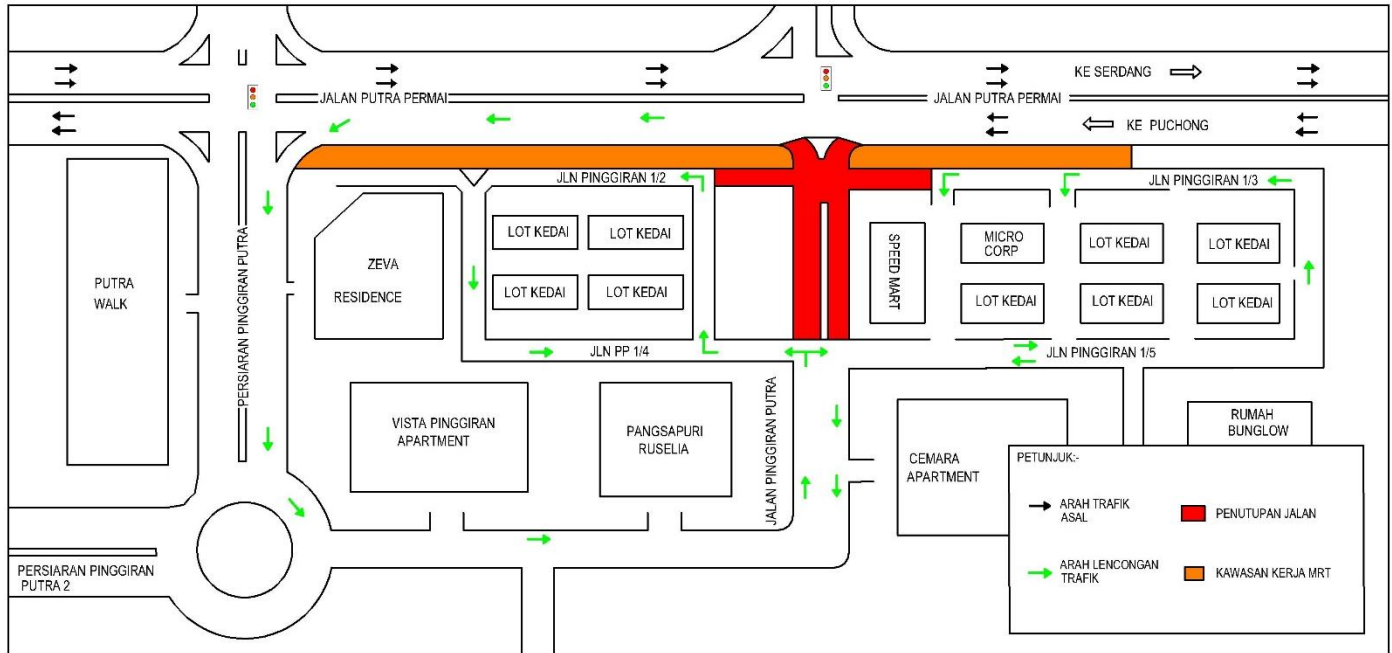

The closure is as follows :

Jalan Putra Permai heading to Jalan Pinggiran 1/3, Jalan Pinggiran 1/2 & Jalan Pinggiran Putra

During the 24 hours closure, there will be a road diversion for motorist heading from Jalan Putra Permai towards Jalan Pinggiran 1/3, Jalan Pinggiran 1/2 and Jalan Pinggiran Putra (as indicated in **GREEN** arrow in map)

Road users are advised to follow the traffic signs provided.

For media enquiries, please contact:

Mohd Lotfi Abdul Latiff

Tel: +6012 2100 766

Mlotfi@V208.com.my

Leanne Ann Susau

Tel: +603 7493 3832

leanne@mgjv-kvmrt.com.my

MMC GAMUDA KVMRT (PDP SSP) SDN BHD (1117100-V)

Block A, Level 17, Menara Mustapha Kamal, PJ Trade Centre

No 8, Jalan PJU 8/8A, Bandar Damansara Perdana, 47820 Petaling Jaya

Selangor Darul Ehsan, Malaysia

T: +603-7494 2222 F: +603-7727 0222 <http://www.mymrt.com.my>