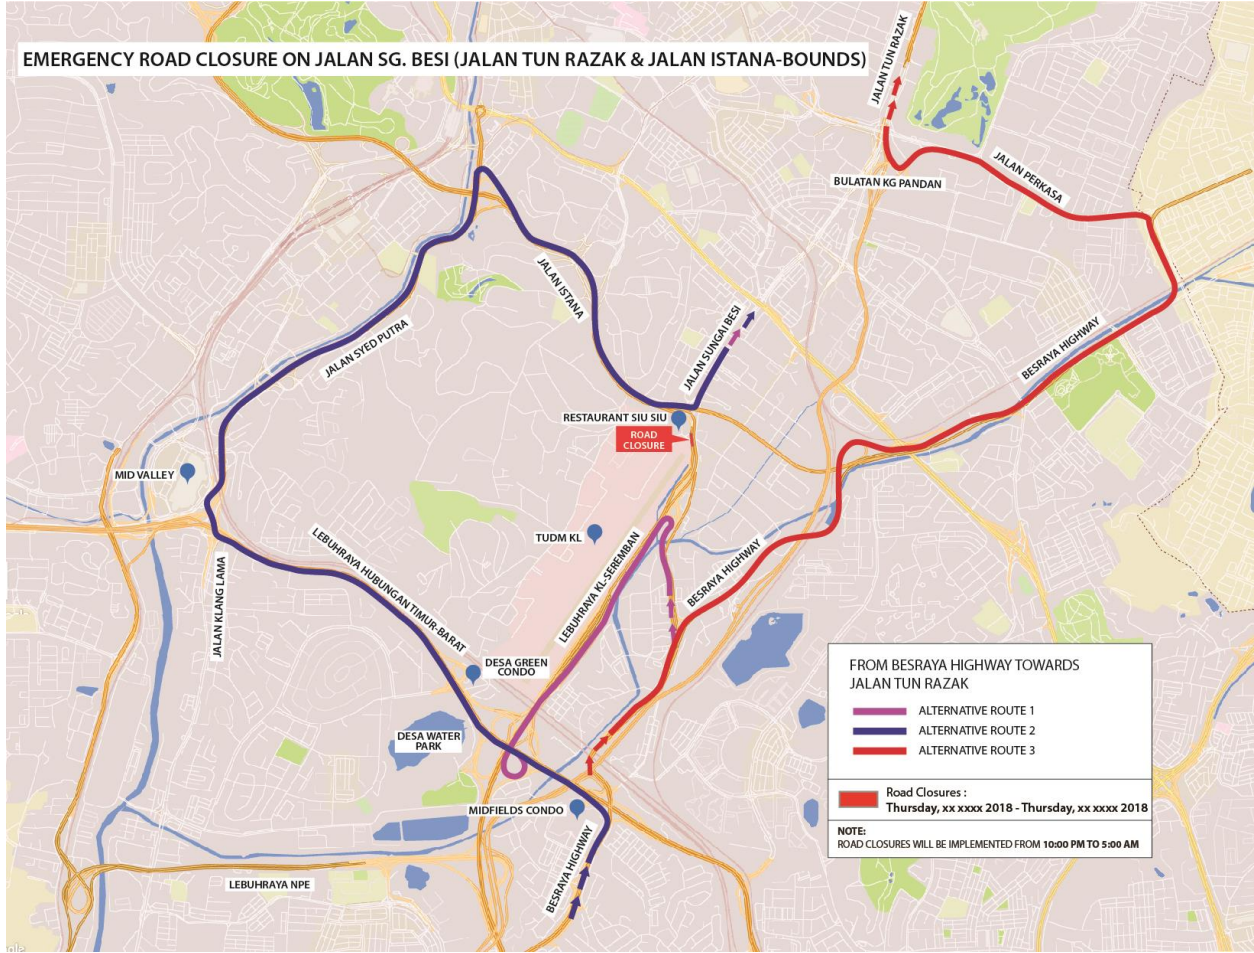

EMERGENCY ROAD CLOSURE ON JALAN SG. BESI (JALAN TUN RAZAK & JALAN ISTANA-BOUNDS)

EMERGENCY ROAD CLOSURE ON JALAN SG. BESI (JALAN TUN RAZAK & JALAN ISTANA-BOUNDS)