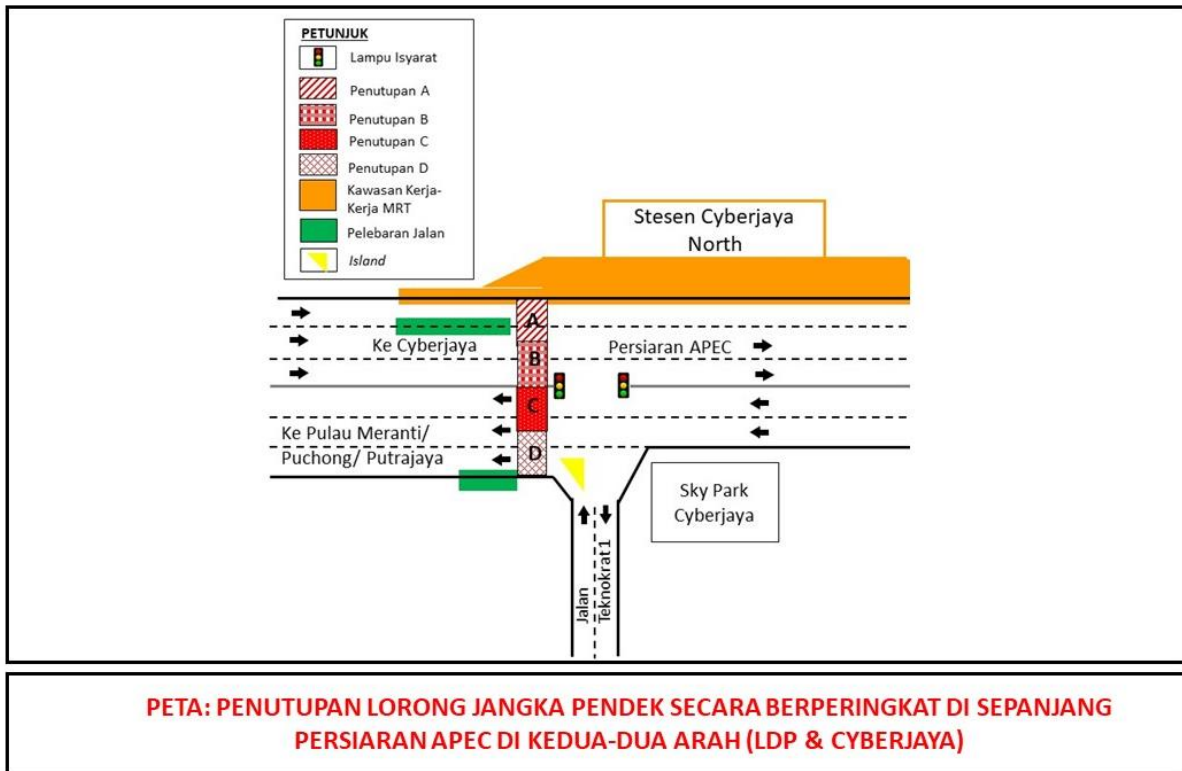

For media enquiries, please contact:

Adeline Cruz   Tel: +60 12-217 2017   adeline@acroworks.com.my

Leanne Ann Susau   Tel: +603 7493 3832   leanne@mgjv-kvmrt.com.my

MMC GAMUDA KVMRT (PDP SSP) SDN BHD (1117100-V)
Block A, Level 17, Menara Mustapha Kamal, PJ Trade Centre
No 8, Jalan PJU 8/8A, Bandar Damansara Perdana, 47820 Petaling Jaya
Selangor Darul Ehsan, Malaysia
T: +603-7494 2222 F: +603-7727 0222 <http://www.mymrt.com.my>