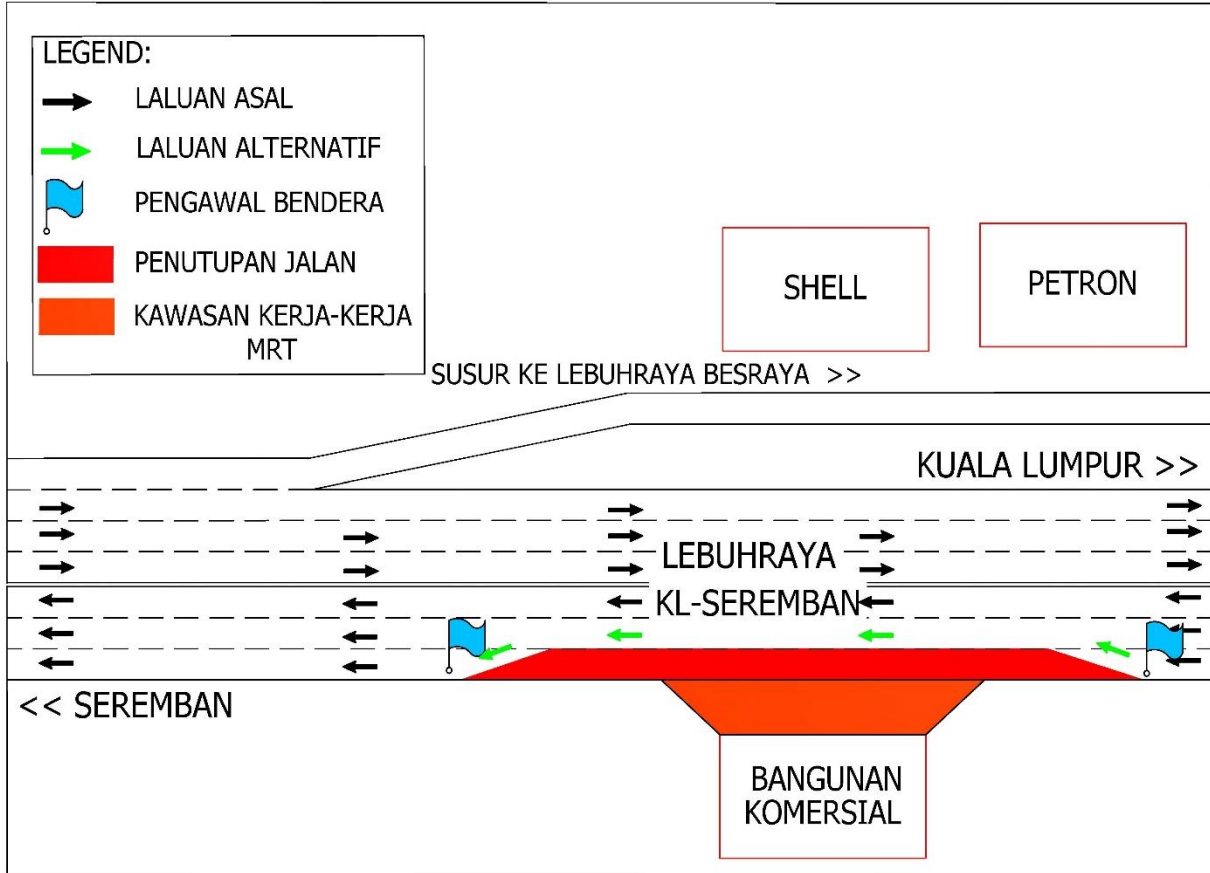

Harap maklum bahawa sambungan penutupan lorong kiri secara berkala di Lebuhraya Kuala Lumpur Seremban (Arah Seremban) akan **bermula dari 16 Mei 2018 sehingga 06 June 2018, 10:00 malam sehingga 5:00pagi.**

Penutupan lorong ini adalah sejauh 1000 meter bermula dari pintu gerbang di Lebuhraya Kuala Lumpur-Seremban. Semasa penutupan pengguna jalanraya masih boleh menggunakan dua (2) lorong yang sediaada dan pengawal bendera akan mengawal trafik dengan menggunakan kaedah 'Berhenti dan Jalan' (seperti yang ditunjukkan dalam anak panah **HIJAU** dalam peta.)

Untuk maklumat lanjut, sila rujuk peta di bawah.

**1. CONTINUATION OF LEFT LANE CLOSURE ALONG KUALA LUMPUR-SEREMBAN HIGHWAY (SEREMBAN-BOUND)**

<b>Date</b>	16 May 2018 – 06 June 2018
<b>Time</b>	10:00pm – 5:00am
<b>Duration</b>	22 days
<b>Reason</b>	To facilitate access in and out of construction site and any other works related to MRT construction

There will be a continuation of left lane closure along Kuala Lumpur–Seremban Highway at D5.0 (Seremban-bound) starting from **16 May 2018 until 06 June 2018, 10.00pm-5.00am, intermittently.**

The closure will start from the Gateway Arch along Kuala Lumpur–Seremban Highway for a stretch of 1000 meter. During the closure, motorists will still be able to use the remaining two (2) lanes and flagman will be placed to control the traffic flow using the 'STOP' and 'GO' method (as per shown **GREEN** arrow in the map).