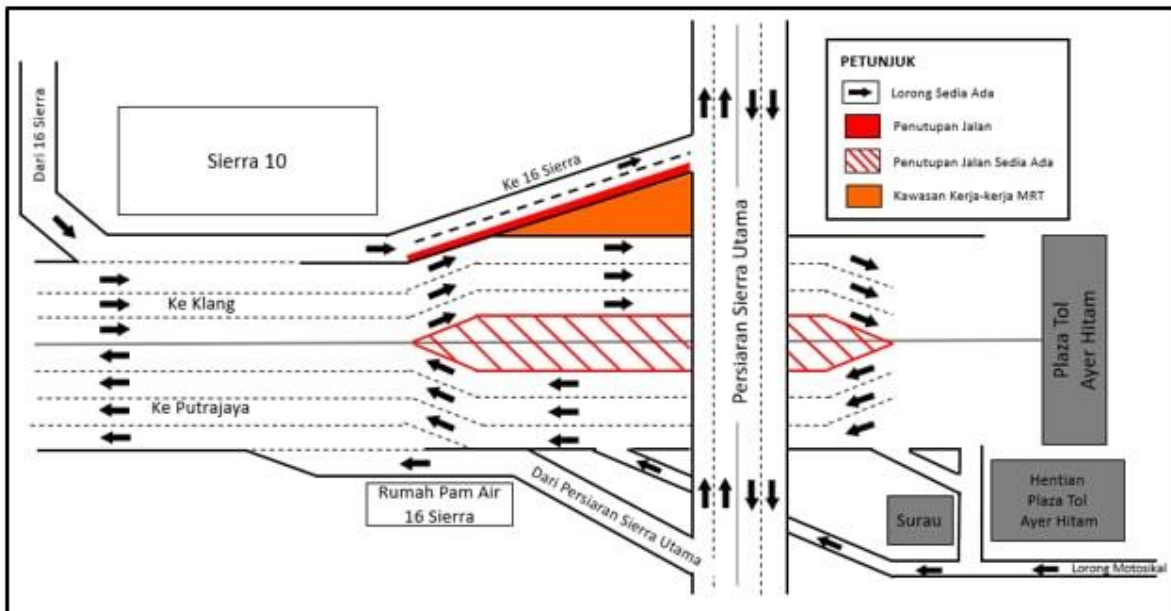

Harap maklum lorong paling kanan akan ditutup sepanjang susur SKVE di KM8.9 (hala ke 16 Sierra) bermula daripada 2 Mei 2018 hingga 4 Mei 2018. Jangka masa untuk kerja-kerja akan bermula dari 9.30pagi hingga 4.30petang, daripada Rabu hingga Jumaat.

Penutupan jalan akan dilaksanakan sepanjang 150 meter daripada susur menghala ke Persiaran Sierra Utama.

Pengguna jalan raya masih mempunyai satu lorong di jalan susur tersebut. (Sila rujuk peta).

---

**TRAFFIC ANNOUNCEMENT****RIGHT-MOST LANE CLOSURE ALONG SKVE RAMP AT KM 8.9 (TOWARDS BANDAR 16  
SIERRA)  
SKVE HIGHWAY  
01/05/2018**

Date	2 May 2018 – 4 May 2018
Time	Wednesday to Friday, 9:30AM – 4:30PM
Duration	3 days
Reason	To facilitate piloting, soil investigation and any other related works.

There will be a right-most lane closure along SKVE ramp at KM8.9 (16 Sierra Bound) starting from **2 May 2018 to 4 May 2018**. Duration of works will be from **9.30am - 4.30pm, Wednesday to Friday**.

The lane closure will be carried out for a stretch of approximately 150 metres from the junction heading to Persiaran Sierra Utama.

One traffic lane will be available for the motorist [See map appended].