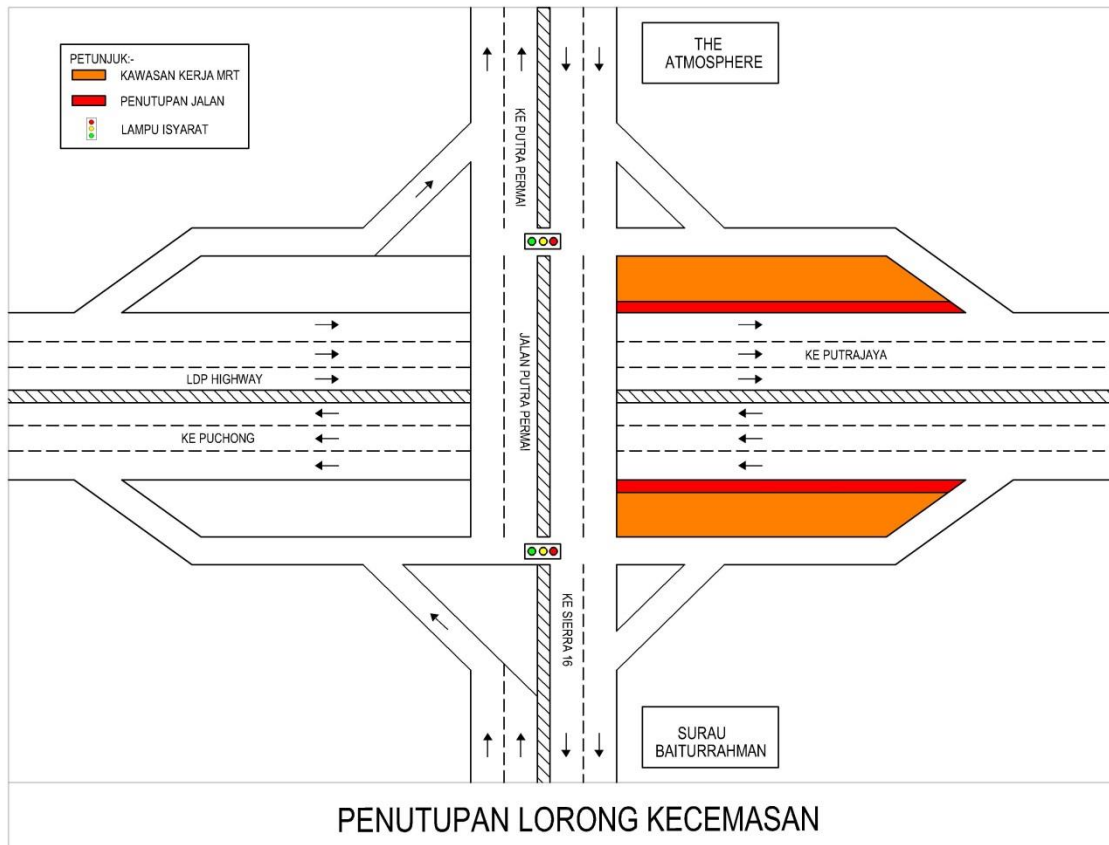

Puchong heading towards Putrajaya

During the closure at the emergency lane, the left most lane, the middle lane and the right most lane will be made available for motorist from Puchong heading towards Putrajaya.

Putrajaya heading towards Puchong

During the closure at the emergency lane, the left most lane, the middle lane and the right most lane will be made available for motorist from Putrajaya heading towards Puchong.

For media enquiries, please contact:

Mohd Lotfi Abdul Latiff

Tel: +6012 2100 766

Mlotfi@V208.com.my

Leanne Ann Susau

Tel: +603 7493 3832

leanne@mgjv-kvmrt.com.my

MMC GAMUDA KVMRT (PDP SSP) SDN BHD (1117100-V)

Block A, Level 17, Menara Mustapha Kamal, PJ Trade Centre

No 8, Jalan PJU 8/8A, Bandar Damansara Perdana, 47820 Petaling Jaya

Selangor Darul Ehsan, Malaysia

T: +603-7494 2222 F: +603-7727 0222 <http://www.mymrt.com.my>