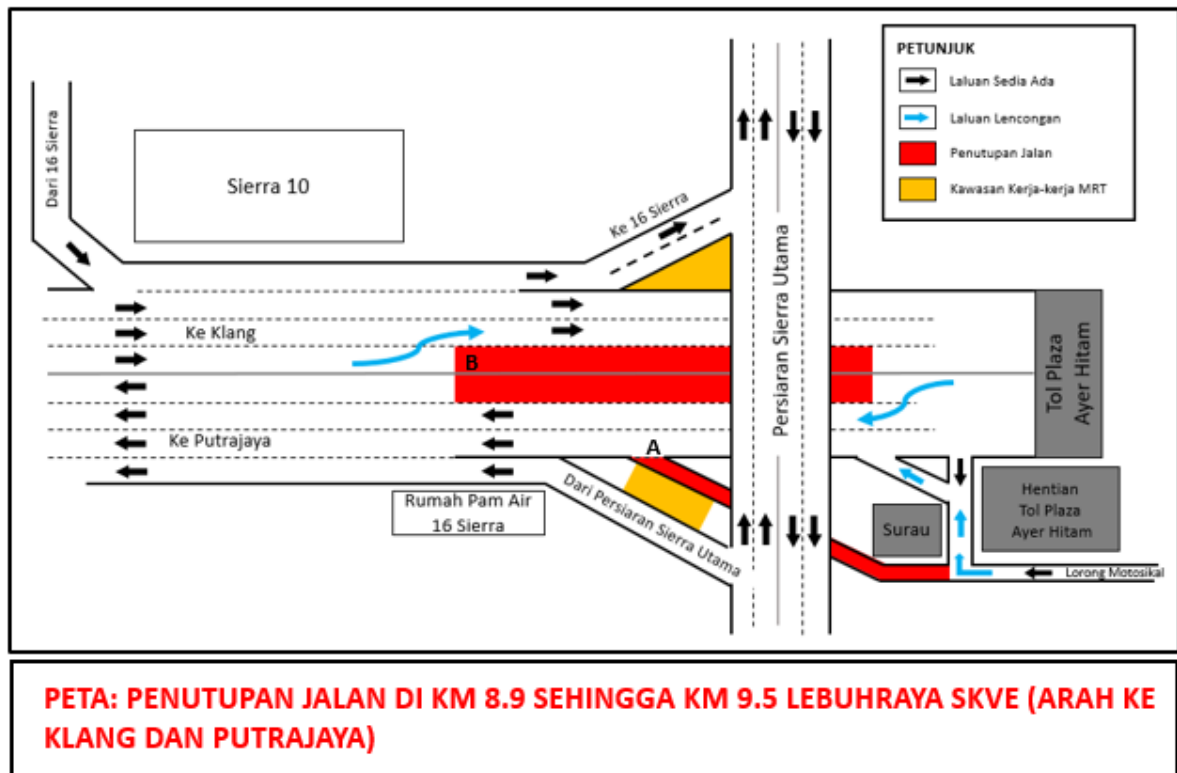

Harap maklum penutupan jalan secara berkala akan bermula dari **4 April 2018 hingga 22 April 2018** di KM 8.9 sehingga KM 9.5 Lebuhraya SKVE (Arah ke Klang dan Putrajaya). Jangka masa untuk kerja-kerja akan bermula dari **9.00 pagi-7.00petang**, daripada **Isnin hingga Jumaat**.

**Penutupan A:** Lorong motosikal menghala ke arah Putrajaya akan ditutup dan penunggang akan dilencongkan ke Plaza Tol Hentian Ayer Hitam.

**Penutupan B:** Lorong paling kanan akan ditutup secara berkala di kedua-dua arah sepanjang 600 meter. Walaubagaimanapun, dua laluan masih dibuka di kedua-dua arah. (Sila rujuk peta).

---

**LANE CLOSURE AT SKVE HIGHWAY KM8.9 - KM9.5**  
**SKVE HIGHWAY KM8.9 - KM9.5**

There will be intermittent lane closures at KM8.9 to KM9.5, SKVE Highway (Klang and Putrajaya Bound) starting from **4 April 2018 – 22 April 2018**. Duration of works will be from **9.00am-7.00pm, Monday to Friday**.

Closure A: Motorcycle lane will be closed at Putrajaya bound. Motorists will be directed into Hentian Ayer Hitam Toll Plaza.

Closure B: Intermittent Right-most lane closure for approximately 600 metres on both bounds. During the closure, two lanes will be available for motorists on both bounds. (See map appended).