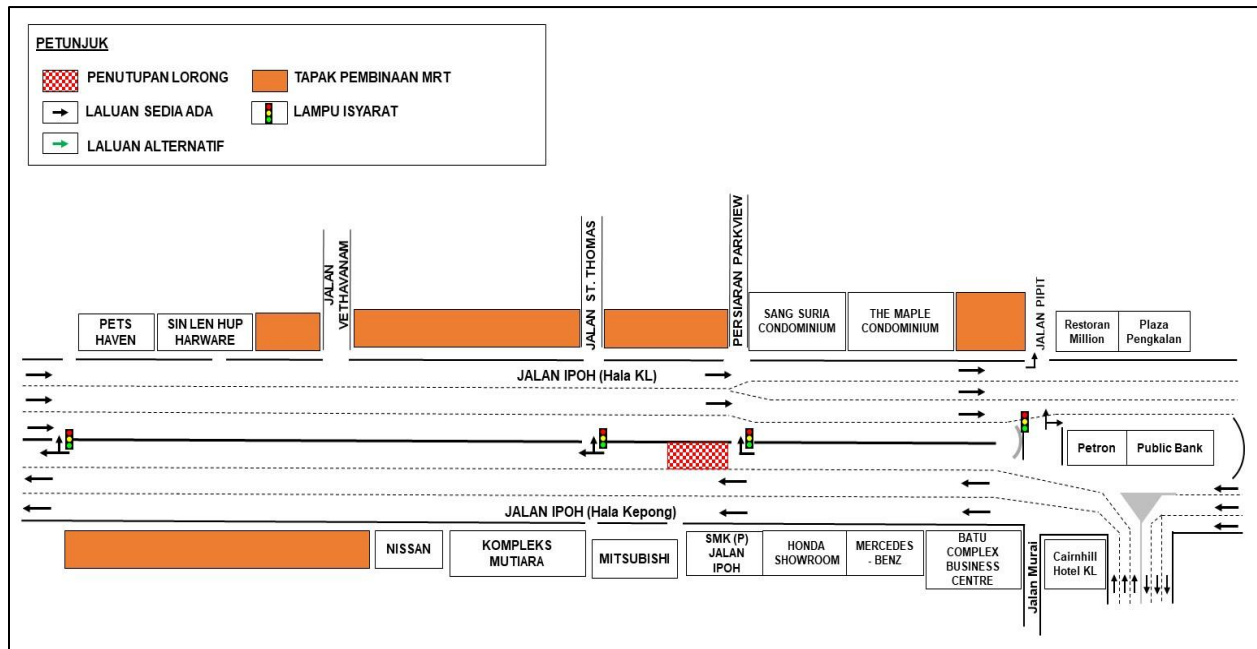

Pengumuman penutupan sebelum ini adalah secara berkala dari **10 April 2018 sehingga 10 Julai 2018, 9:00 malam – 10:00 pagi (Ahad)**. Penutupan ini **hanya untuk jarak 30 meter** dan dua (2) lorong masih boleh diguna oleh pemandu yang ingin menuju ke arah Kepong.

Sila rujuk peta di bawah untuk maklumat lanjut.

1. EXTENSION OF RIGHT LANE CLOSURE TIMING ALONG JALAN IPOH – NEAR KOMPLEKS MUTIARA (KEPONG-BOUND)

Date	15 April 2018
Time	24 hours
Duration	1 day
Reason	To facilitate sewer pipe manhole installation for MRT construction

MMC-Gamuda KVMRT (PDP SSP) Sdn Bhd wishes to announce an **extension of right lane closure timing for 24 hours** along Jalan Ipoh (Kepong-bound) in front of SMK (P) Jalan Ipoh on the **15th of April 2018 (Sunday)**. The extension in closure timing will only be effective for **one day** and it is necessary to ensure the sewer pipe manhole installation is completed without any disruption.

The earlier announcement on the closure was from **10 April 2018 until 10 July 2018, 9:00pm to 10am (Sunday), intermittently**. The closure is **only for a stretch of 30 metres** and there will be two (2) lanes made available for motorists heading to Kepong.