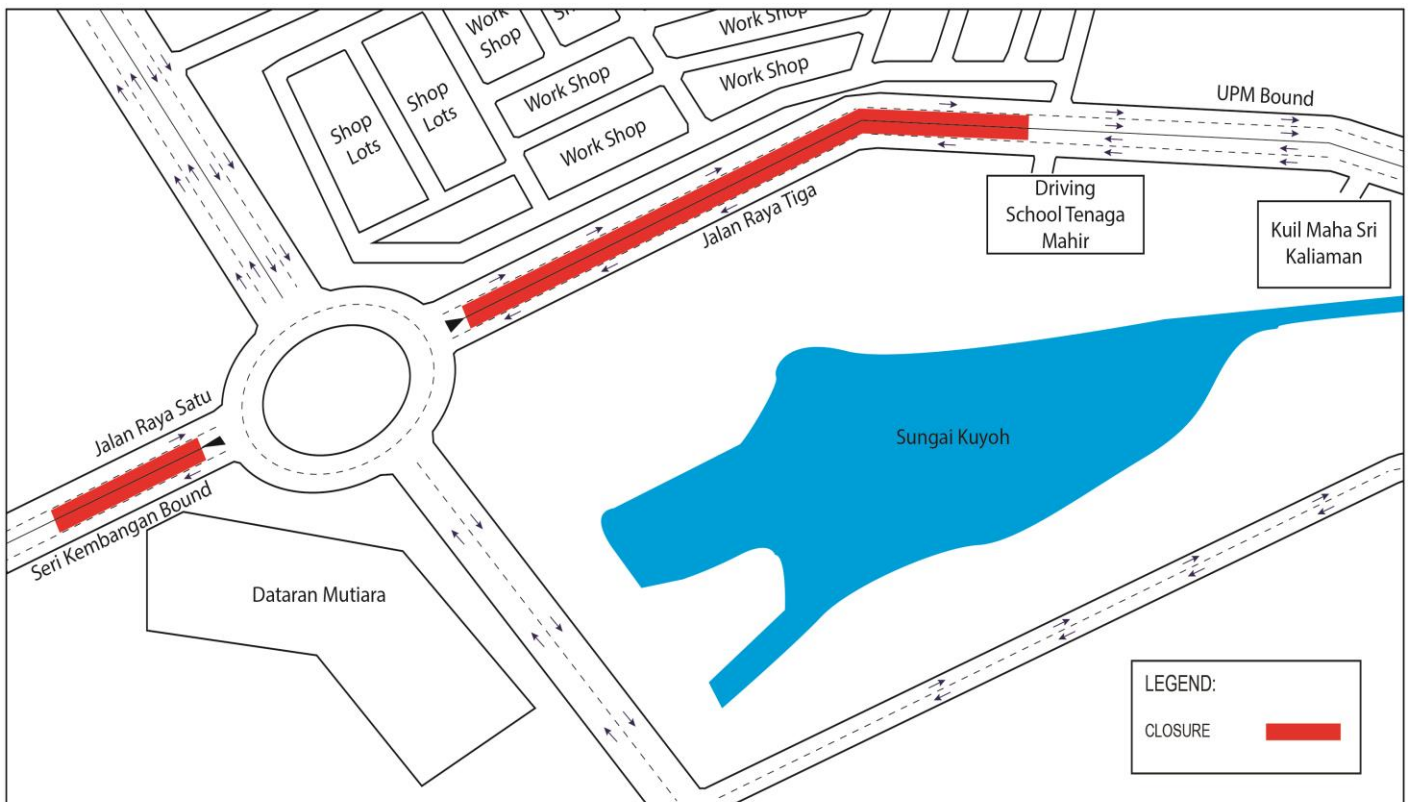

**TRAFFIC ANNOUNCEMENT**

**CONTINUATION OF SHORT TERM LANE CLOSURE BOTH BOUND AT JALAN RAYA SATU & TIGA**

**Seri Kembangan**

**16/03/2018**

Date	19 March 2018 - 19 April 2018
Time	9:30 am - 4:30 pm & 10:00 pm - 5:00 am
Duration	31 Days
Reason	To facilitate piloting of underground utilities and any related works

There will be one lane closure on the right-most lane of Jalan Raya Satu from Dataran Mutiara until Jalan Raya Tiga in front of Tenaga Mahir Driving School (both bound), from **19 March 2018 until 19 April 2018**.

The 450 meters one lane closure on both bound is necessary to facilitate piloting of underground utilities at Jalan Raya Satu until Jalan Raya Tiga. During this closure, one lane will be available for motorists.