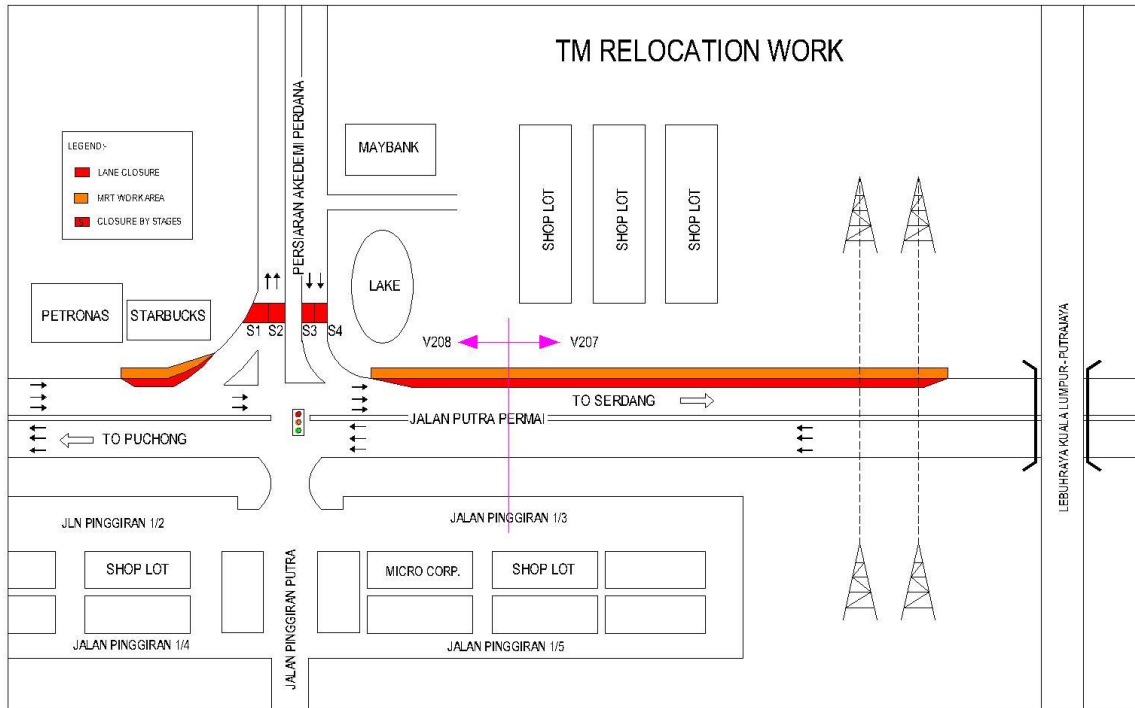

There will be an intermittent lane closure along Jalan Putra Permai (Serdang bound) and Jalan Persiaran Akademi Perdana on **6 March 2018 to 5 April 2018 for 24 hours**. During the closure, two lanes will be available for motorist from Puchong to Serdang and one lane will be available for motorist at Jalan Persiaran Akademi Perdana.

The closure will be done in stages as follows (please refer map):

Jalan Putra Permai to Serdang

During the intermittent lane closure on the left-most lane, the middle and the right-most lane will be made available for motorist.

Jalan Putra Permai to Persiaran Akademi Perdana

S1 - During the lane closure, the right-most lane will be made available for motorist (night works only).

S2 - During the lane closure, the left-most lane will be made available for motorist (night works only).

Persiaran Akademi Perdana to Jalan Putra Permai

S3 - During the lane closure the left-most lane will be made available for motorist (night works only).

S4 - During the lane closure, the right-most lane will be made available for motorist (night works only).