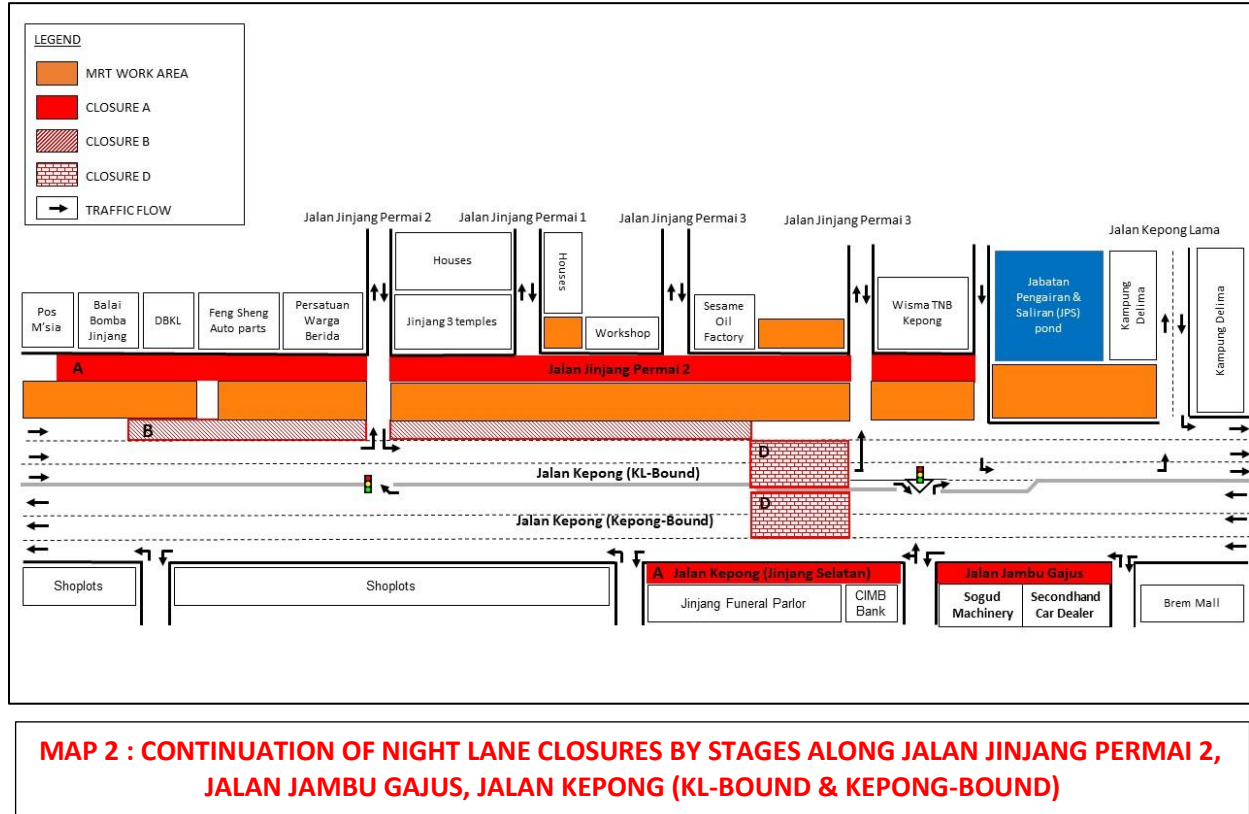

TRAFFIC ANNOUNCEMENT
CONTINUATION OF NIGHT LANE CLOSURES BY STAGES ALONG JALAN JINJANG PERMAI 2, JALAN JAMBU GAJUS, JALAN KEPONG (KL-BOUND & KEPONG-BOUND)
20 MARCH 2018

Date	22 March 2018 – 22 June 2018
Time	10:00pm – 6:00am
Duration	3 months
Reason	To facilitate loading/unloading material, SBG launching and utilities relocation for MRT construction works.

Map 1

Closure A:

- Internal road of Jalan Jinjang Permai 2 starting from Balai Bomba Jinjang to Wisma TNB Kepong.
- Internal road of Jalan Jambu Gajus starting from Sogud Machinery to Secondhand Car Dealer.
- Internal road of Jalan Kepong (Jinjang Selatan) starting from CIMB to Jinjang Funeral Parlor.

Flagman will be in place using "STOP" and "GO" method to indicate the traffic flow.

Closure B: Left lane closure by stages along Jalan Kepong (KL-bound) for a stretch of 250 meters.

Closure C:

- Left lane and middle lane closure by stages along Jalan Kepong (KL-bound) for a stretch of 200 meters.
- Left lane and middle lane closure along Jalan Kepong (Kepong-bound) for a stretch of 80 meters.

MAP 1 : CONTINUATION OF NIGHT LANE CLOSURES BY STAGES ALONG JALAN JINJANG PERMAI 2, JALAN JAMBU GAJUS, JALAN KEPONG (KL-BOUND & KEPONG-BOUND)

Map 2

Closure D: Middle lane and fast lane closure along Jalan Kepong (KL-bound and Kepong-bound) for a stretch of 80 meters.