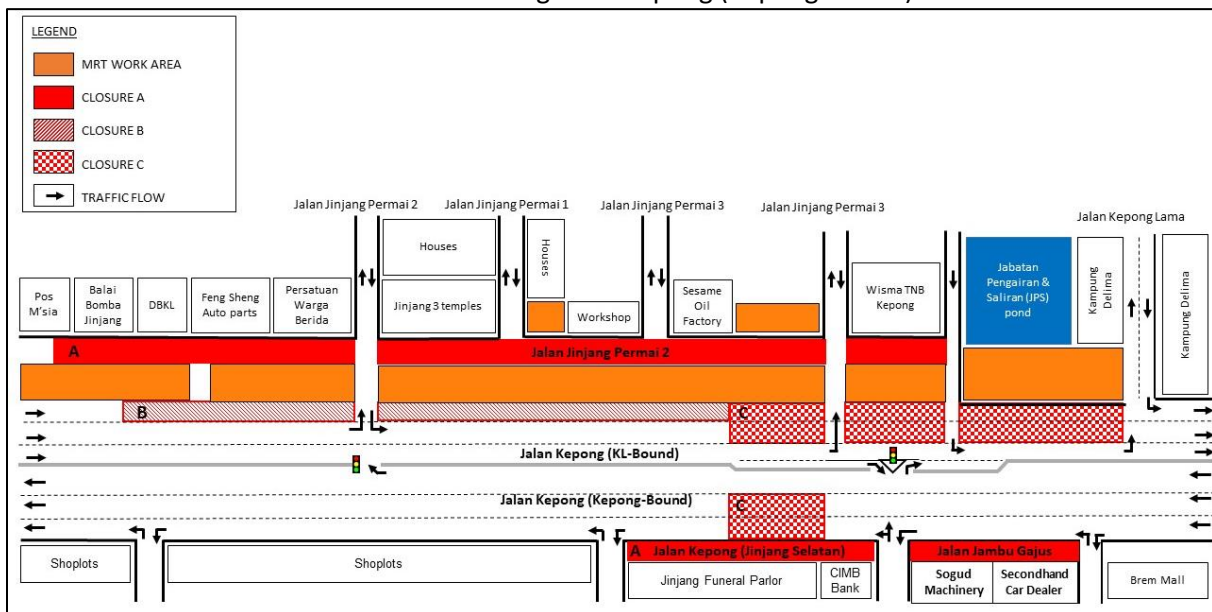

There will be a continuation of night lane closure by stages along Jalan Jinjang Permai 2, Jalan Jambu Gajus, Jalan Kepong (Jinjang Selatan) and Jalan Kepong (KL-bound & Kepong-bound) from **22 March 2018 to 22 June 2018, 10:00pm – 6:00am**. The traffic management plan involves the following closures:

Map 1

Closure A:

- Internal road of Jalan Jinjang Permai 2 starting from Balai Bomba Jinjang to Wisma TNB Kepong.
- Internal road of Jalan Jambu Gajus starting from Sogud Machinery to Secondhand Car Dealer.
- Internal road of Jalan Kepong (Jinjang Selatan) starting from CIMB to Jinjang Funeral Parlor.

Flagman will be in place using "STOP" and "GO" method to indicate the traffic flow.

Closure B: Left lane closure by stages along Jalan Kepong (KL-bound) for a stretch of 250 meters.

Closure C:

- Left lane and middle lane closure by stages along Jalan Kepong (KL-bound) for a stretch of 200 meters.
- Left lane and middle lane closure along Jalan Kepong (Kepong-bound) for a stretch of 80 meters.

MAP 1 : CONTINUATION OF NIGHT LANE CLOSURES BY STAGES ALONG JALAN JINJANG PERMAI 2, JALAN JAMBU GAJUS, JALAN KEPONG (KL-BOUND & KEPONG-BOUND)

Map 2

Closure D: Middle lane and fast lane closure along Jalan Kepong (KL-bound and Kepong-bound) for a stretch of 80 meters.