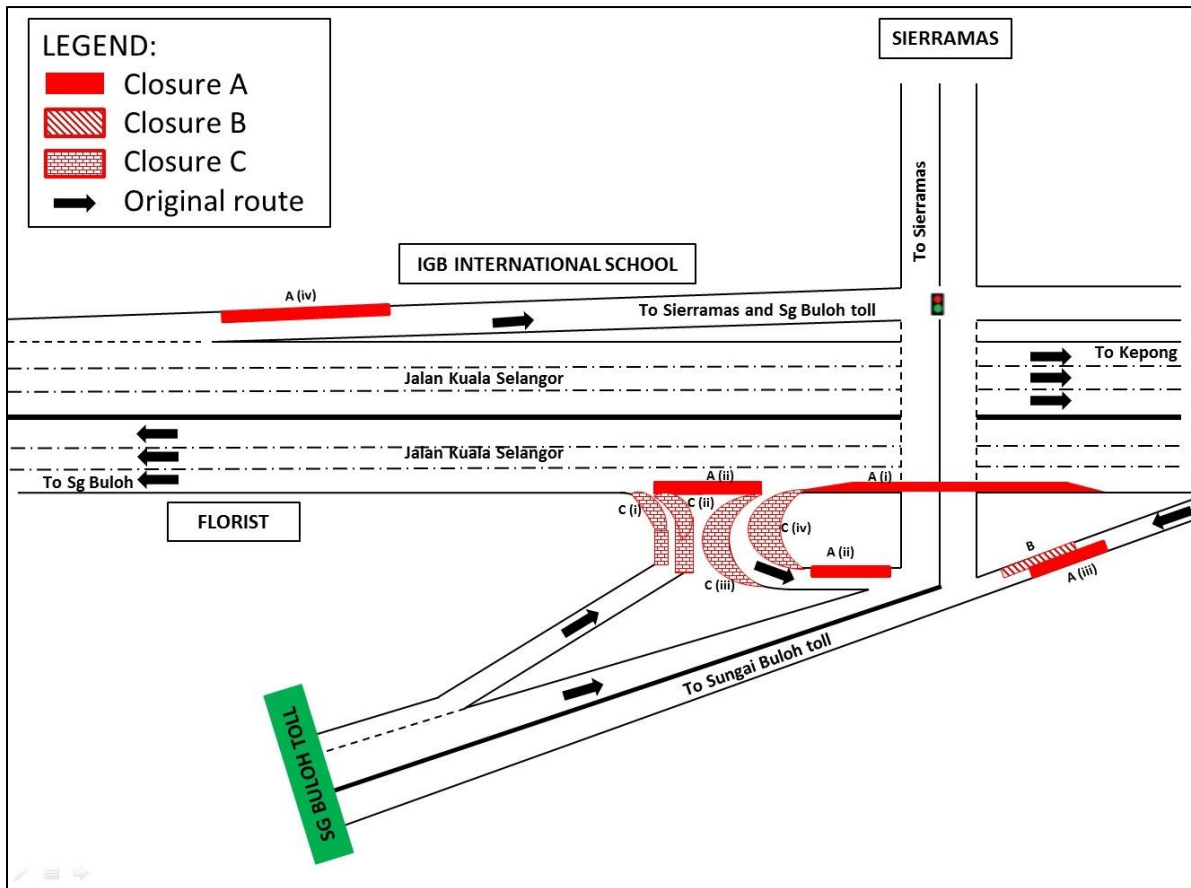

TRAFFIC ANNOUNCEMENT
CONTINUATION OF LANE CLOSURES ALONG JALAN KUALA SELANGOR
(SUNGAI BULOH-BOUND AND KEPONG-BOUND)
22 MARCH 2018

Date	24 March 2018 – 23 April 2018
Time	24 hours; 10:00pm – 6:00am
Duration	1 month
Reason	To facilitate loading/unloading material and open guard rail, road diversion, piling, pile cap and pier works for construction of MRT Project

To facilitate our construction works, there will be continuation of lane closures along Jalan Kuala Selangor (Sungai Buloh-bound and Kepong-bound) from **24 March 2018 to 23 April 2018, intermittently.**

The traffic management plan involves the following closures:

Closure A (24 hours):

- i. Left-most lane closure along Jalan Kuala Selangor (Sungai Buloh-bound) at KM47 before the ramp up to Sierramas.
- ii. Left-most lane closure along Jalan Kuala Selangor (Sungai Buloh-bound) after the ramp up to Sierramas for a stretch 100 metres; Left lane closure on the ramp up to Sierramas for a stretch 100 metres
- iii. Left lane closure towards Sungai Buloh toll for a stretch of 100 metres.
- iv. Left lane closure on the ramp up to Sierramas and IGB International School (Kepong-bound) for a stretch of 100 metres.

Closure B (24 hours): Right lane closure towards Sungai Buloh toll for a stretch of 100 metres. During this closure, Closure A (iii) will not take place.

Closure C (10:00pm – 6:00am):

- i. Partial left lane closure after Sungai Buloh toll before joining into Jalan Kuala Selangor (Sungai Buloh-bound) for a stretch of 80 metres.
- ii. Partial right lane closure after Sungai Buloh toll before joining into Jalan Kuala Selangor (Sungai Buloh-bound) for a stretch of 80 metres.
- iii. Partial right lane closure on the ramp up to Sierramas for a stretch 50 metres.
- iv. Partial left lane closure on the ramp up to Sierramas for a stretch of 50 metres.