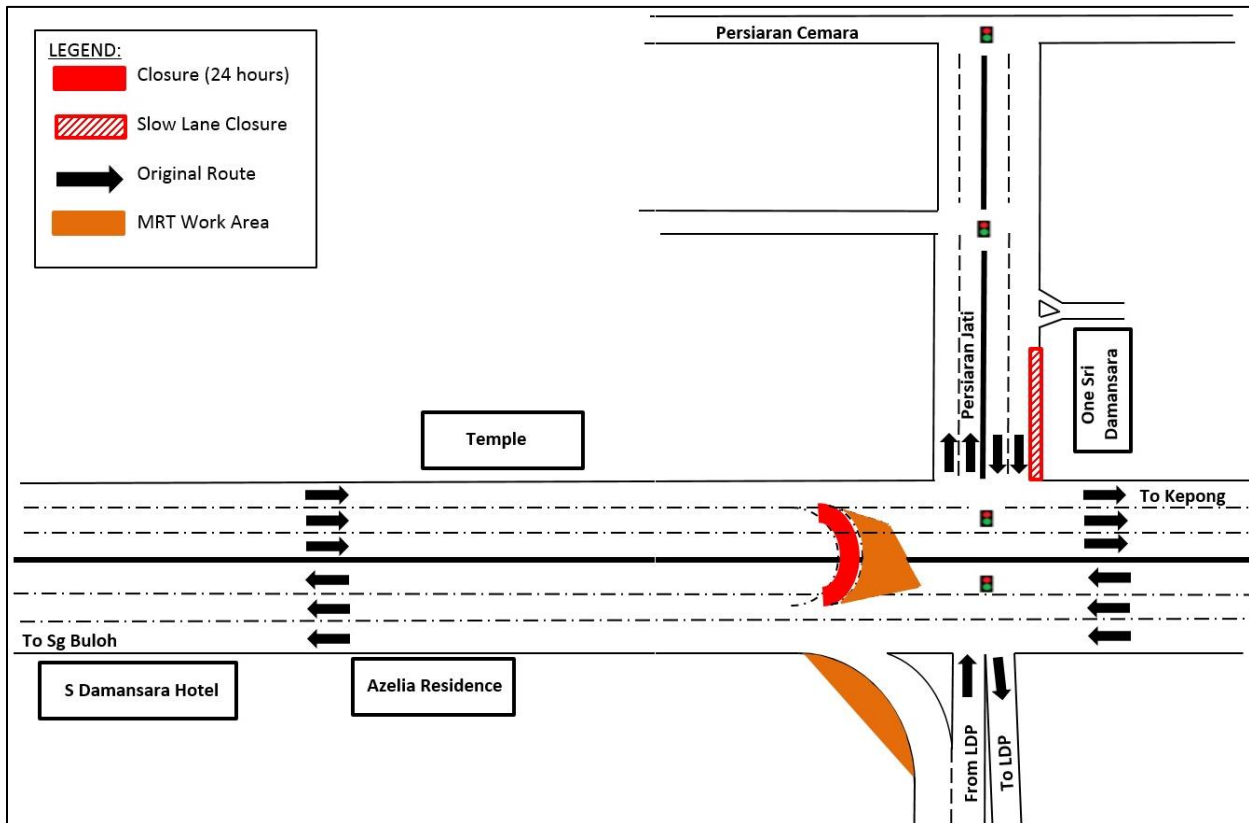

The road closure starts from the junction of Persiaran Dagang heading to Jalan Kepong for a stretch of 100 metres. During the closure, motorists heading to Kepong will be diverted to Persiaran Dagang (Sri Damansara-bound), turn left at the junction of the former PETRON Station and turn left again towards Pekan Kepong as indicated in **PURPLE** colour in the appended map.

During this closure, motorists are advised to follow the traffic lights installed at the intersection.

MAP 1: LONG-TERM ROAD CLOSURE ALONG PERSIARAN MAHOGANI, BANDAR SRI DAMANSARA (KEPONG-BOUND)

2. LEFT LANE CLOSURE ALONG PERSIARAN JATI (LDP-BOUND)

Date	04 February 2018 - 14 March 2018
Time	10pm - 6am
Duration	42 days
Reason	To facilitate loading and unloading materials for MRT construction works

There will be a left lane closure for a stretch of approximately 100 metres along Persiaran Jati from **04 February 2018 – 14 March 2018, 10:00PM – 6:00AM intermittently**.

During the closure, two (2) lanes will be made available for motorists along Persiaran Jati heading towards Lebuhraya Damansara Puchong (LDP) and Jalan Kuala Selangor (Kepong-bound and Sungai Buloh-bound).