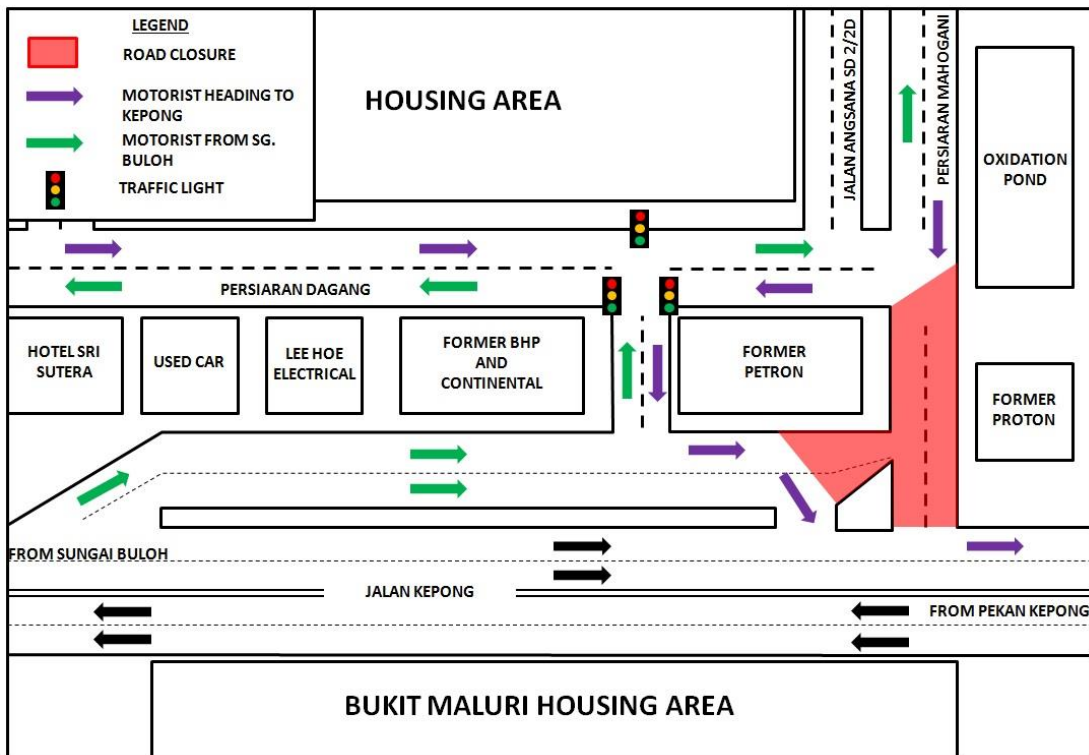

TRAFFIC ANNOUNCEMENT
UPDATES ON TRAFFIC MANAGEMENT PLAN FOR MRT SSP CONSTRUCTION ALONG PERSIARAN
MAHOGANI AND PERSIARAN JATI
02 FEBRUARY 2018

1. LONG-TERM ROAD CLOSURE ALONG PERSIARAN MAHOGANI, BANDAR SRI DAMANSARA (KEPONG-BOUND)

Date	04 February 2018 - 05 February 2019
Time	24 hours
Duration	365 days
Reason	To facilitate pier construction works for MRT SSP Line

There will be a long-term road closure along Persiaran Mahogani nearby Persiaran Dagang, Bandar Sri Damansara (Kepong-bound) starting **from 04 February 2018 until 05 February 2019, 24 hours daily**.

The road closure starts from the junction of Persiaran Dagang heading to Jalan Kepong for a stretch of 100 metres. During the closure, motorists heading to Kepong will be diverted to Persiaran Dagang (Sri Damansara-bound), turn left at the junction of the former PETRON Station and turn left again towards Pekan Kepong as indicated in **PURPLE** colour in the appended map.

Meanwhile motorists from Sungai Buloh heading to Persiaran Mahogani will have to take the left turn after the former BHP Station and turn right at Persiaran Dagang before heading towards Persiaran Mahogani, as indicated in **GREEN** colour in the appended map.

During this closure, motorists are advised to follow the traffic lights installed at the intersection.

MAP 1: LONG-TERM ROAD CLOSURE ALONG PERSIARAN MAHOGANI, BANDAR SRI DAMANSARA (KEPONG-BOUND)