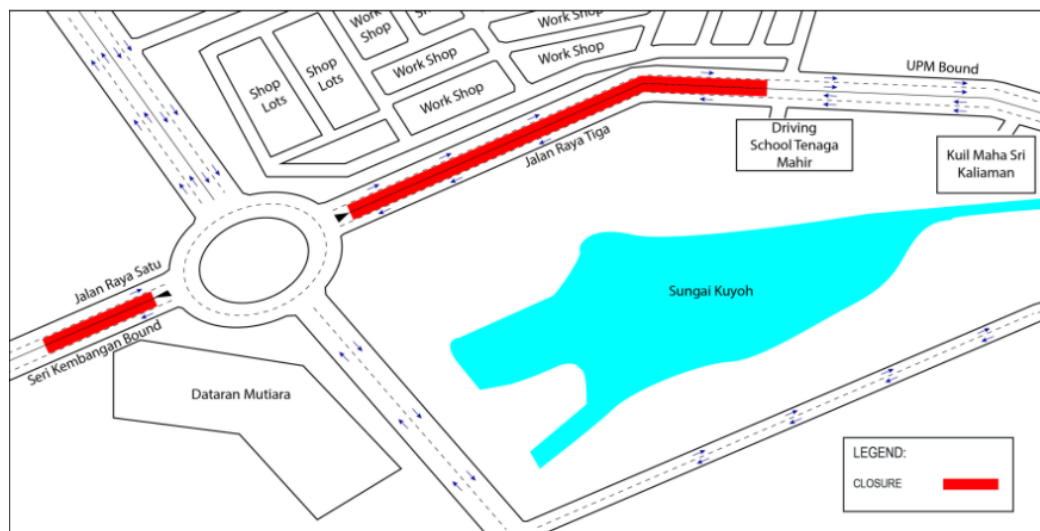

The closure will be done in stages as follows (please refer map below):

Stage 1 – During the lane closure, one middle lane will be made available for motorist from Jalan Raya Satu heading towards Seri Kembangan.

Stage 2 – During the lane closure, the right-most lane will be made available for motorist from Jalan Raya Satu heading towards Seri Kembangan.

2. CONTINUATION SHORT TERM LANE CLOSURE AT JALAN RAYA SATU & TIGA (BOTH BOUND), SERI KEMBANGAN

Date	01 January 2018 - 19 January 2018
Time	9:30 am - 4:30 pm & 10:00 pm - 5:00 am
Duration	19 days
Reason	To facilitate piloting of underground utilities and any related works

There will be one lane closure on the right-most lane of Jalan Raya Satu from Dataran Mutiara until Jalan Raya Tiga in front of Tenaga Mahir Driving School (both bound), from **1 January 2018 until 19 January 2018**.

The 450 meters one lane closure on both bound is necessary to facilitate piloting of underground utilities at Jalan Raya Satu until Jalan Raya Tiga. During this closure, one lane will be available for motorists.