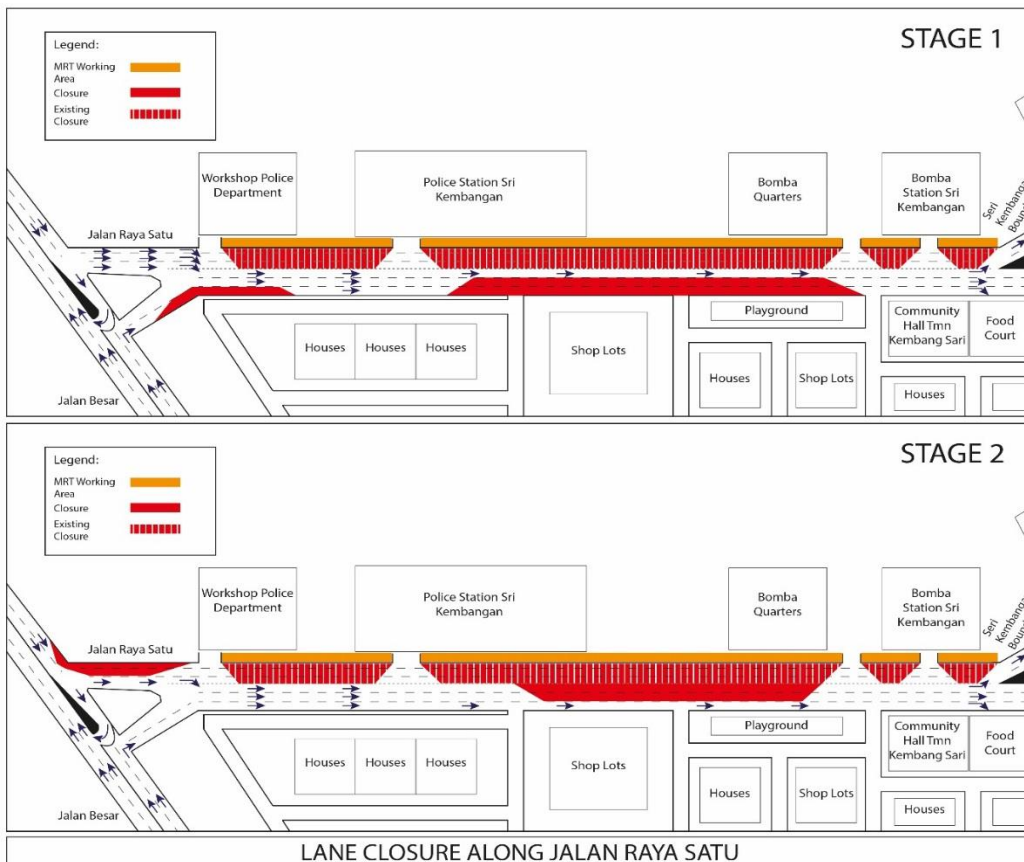

TRAFFIC ANNOUNCEMENT
UPDATES ON TRAFFIC MANAGEMENT PLAN FOR MRT SSP CONSTRUCTION
29 DECEMBER 2017

1. CONTINUATION LANE CLOSURE ALONG JALAN RAYA SATU, SERI KEMBANGAN

Date	01 January 2018 - 19 January 2018
Time	10:00 pm - 5:00 am
Duration	19 days
Reason	To facilitate piloting of underground utilities and any other related works

There will be lane closures along Jalan Raya Satu, starting from Jalan Besar junction heading towards Jalan Raya Satu until Bomba quarters, from **1 January 2018 until 19 January 2018**, from 10:00 PM until 5:00 AM.

The closure will be done in stages as follows (please refer map below):

Stage 1 – During the lane closure, one middle lane will be made available for motorist from Jalan Raya Satu heading towards Seri Kembangan.

Stage 2 – During the lane closure, the right-most lane will be made available for motorist from Jalan Raya Satu heading towards Seri Kembangan.