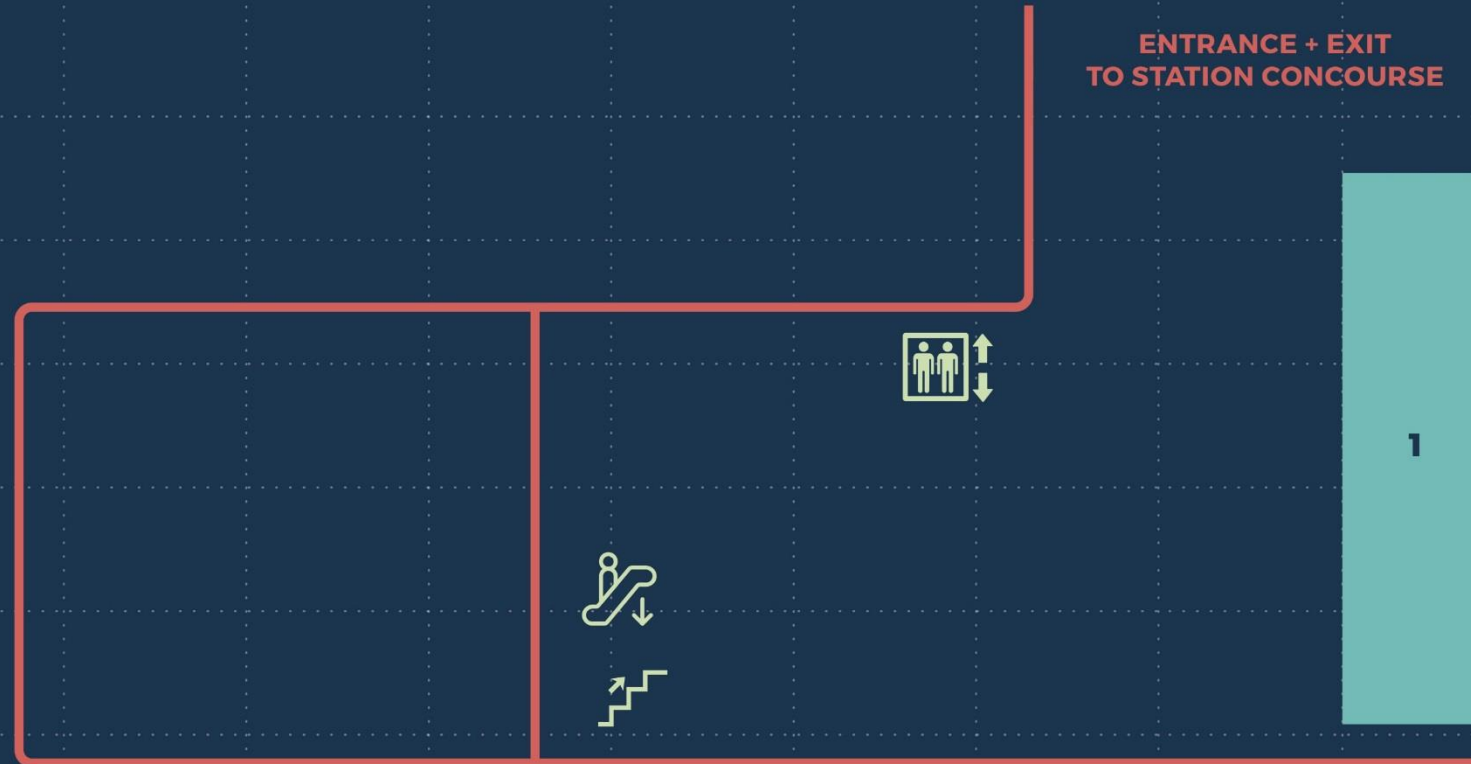

STN001 : SG. BULOH
SHARED CONCOURSE

LEGEND

-  EVENT SPACE (CONCOURSE UNPAID AREA)
-  EVENT SPACE (CONCOURSE PAID AREA)
-  RESTROOM
-  AFC GATE
-  LIFT
-  ESCALATORS
-  STAIRS
-  TICKET VENDING MACHINE
-  CUSTOMER SERVICE OFFICE

STN001: SG. BULOH
CONCOURSE LEVEL

LEGEND

- | | | | | |
|---|--|--|---|--|
|  EVENT SPACE (CONCOURSE UNPAID AREA) |  RESTROOM |  TICKET VENDING MACHINE |  CUSTOMER SERVICE OFFICE | |
|  EVENT SPACE (CONCOURSE PAID AREA) |  AFC GATE |  ESCALATORS |  STAIRS |  LIFT |

STN001 : SG. BULOH
CONCOURSE LEVEL

LEGEND

 EVENT SPACE (CONCOURSE UNPAID AREA)

 RESTROOM

 TICKET VENDING MACHINE

 CUSTOMER SERVICE OFFICE

 EVENT SPACE (CONCOURSE PAID AREA)

 AFC GATE