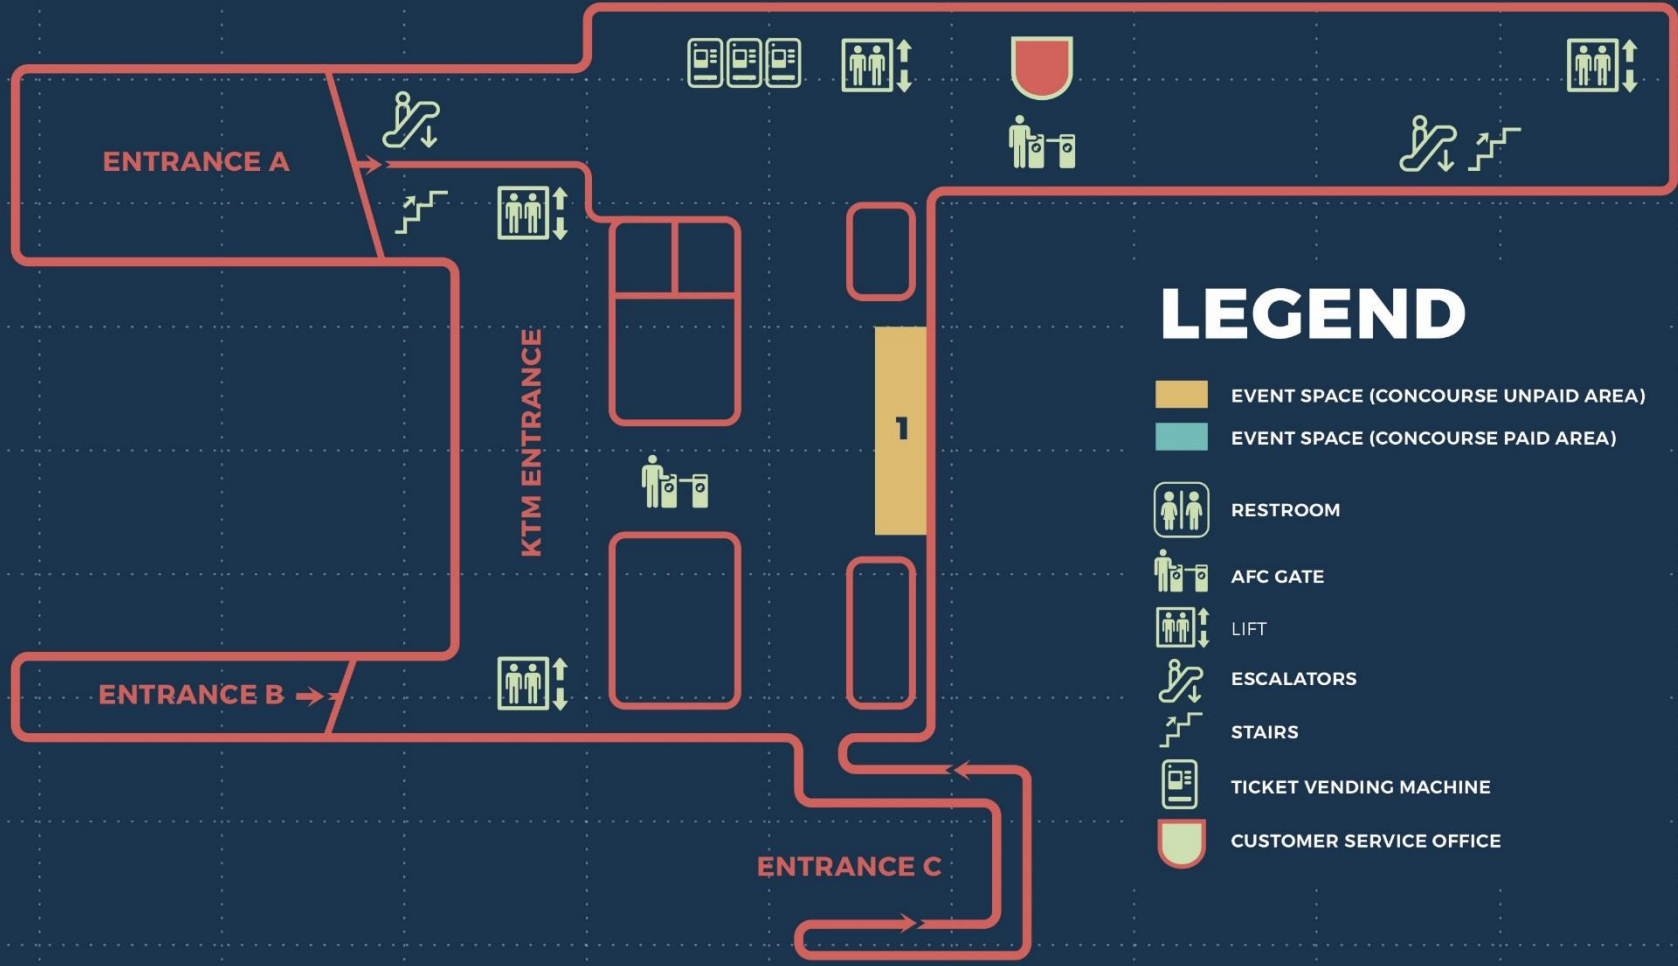

STN001 : SG. BULOH
SHARED CONCOURSE

LEGEND

-  EVENT SPACE (CONCOURSE UNPAID AREA)
-  EVENT SPACE (CONCOURSE PAID AREA)
-  RESTROOM
-  AFC GATE
-  LIFT
-  ESCALATORS
-  STAIRS
-  TICKET VENDING MACHINE
-  CUSTOMER SERVICE OFFICE

STN001: SG. BULOH
CONCOURSE LEVEL

LEGEND

- | | | | | |
|---|--|--|---|--|
|  EVENT SPACE (CONCOURSE UNPAID AREA) |  RESTROOM |  TICKET VENDING MACHINE |  CUSTOMER SERVICE OFFICE | |
|  EVENT SPACE (CONCOURSE PAID AREA) |  AFC GATE |  ESCALATORS |  STAIRS |  LIFT |

STN001 : SG. BULOH
CONCOURSE LEVEL

LEGEND

 EVENT SPACE (CONCOURSE UNPAID AREA)

 RESTROOM

 TICKET VENDING MACHINE

 CUSTOMER SERVICE OFFICE

 EVENT SPACE (CONCOURSE PAID AREA)

 AFC GATE

 ESCALATORS

 STAIRS

 LIFT