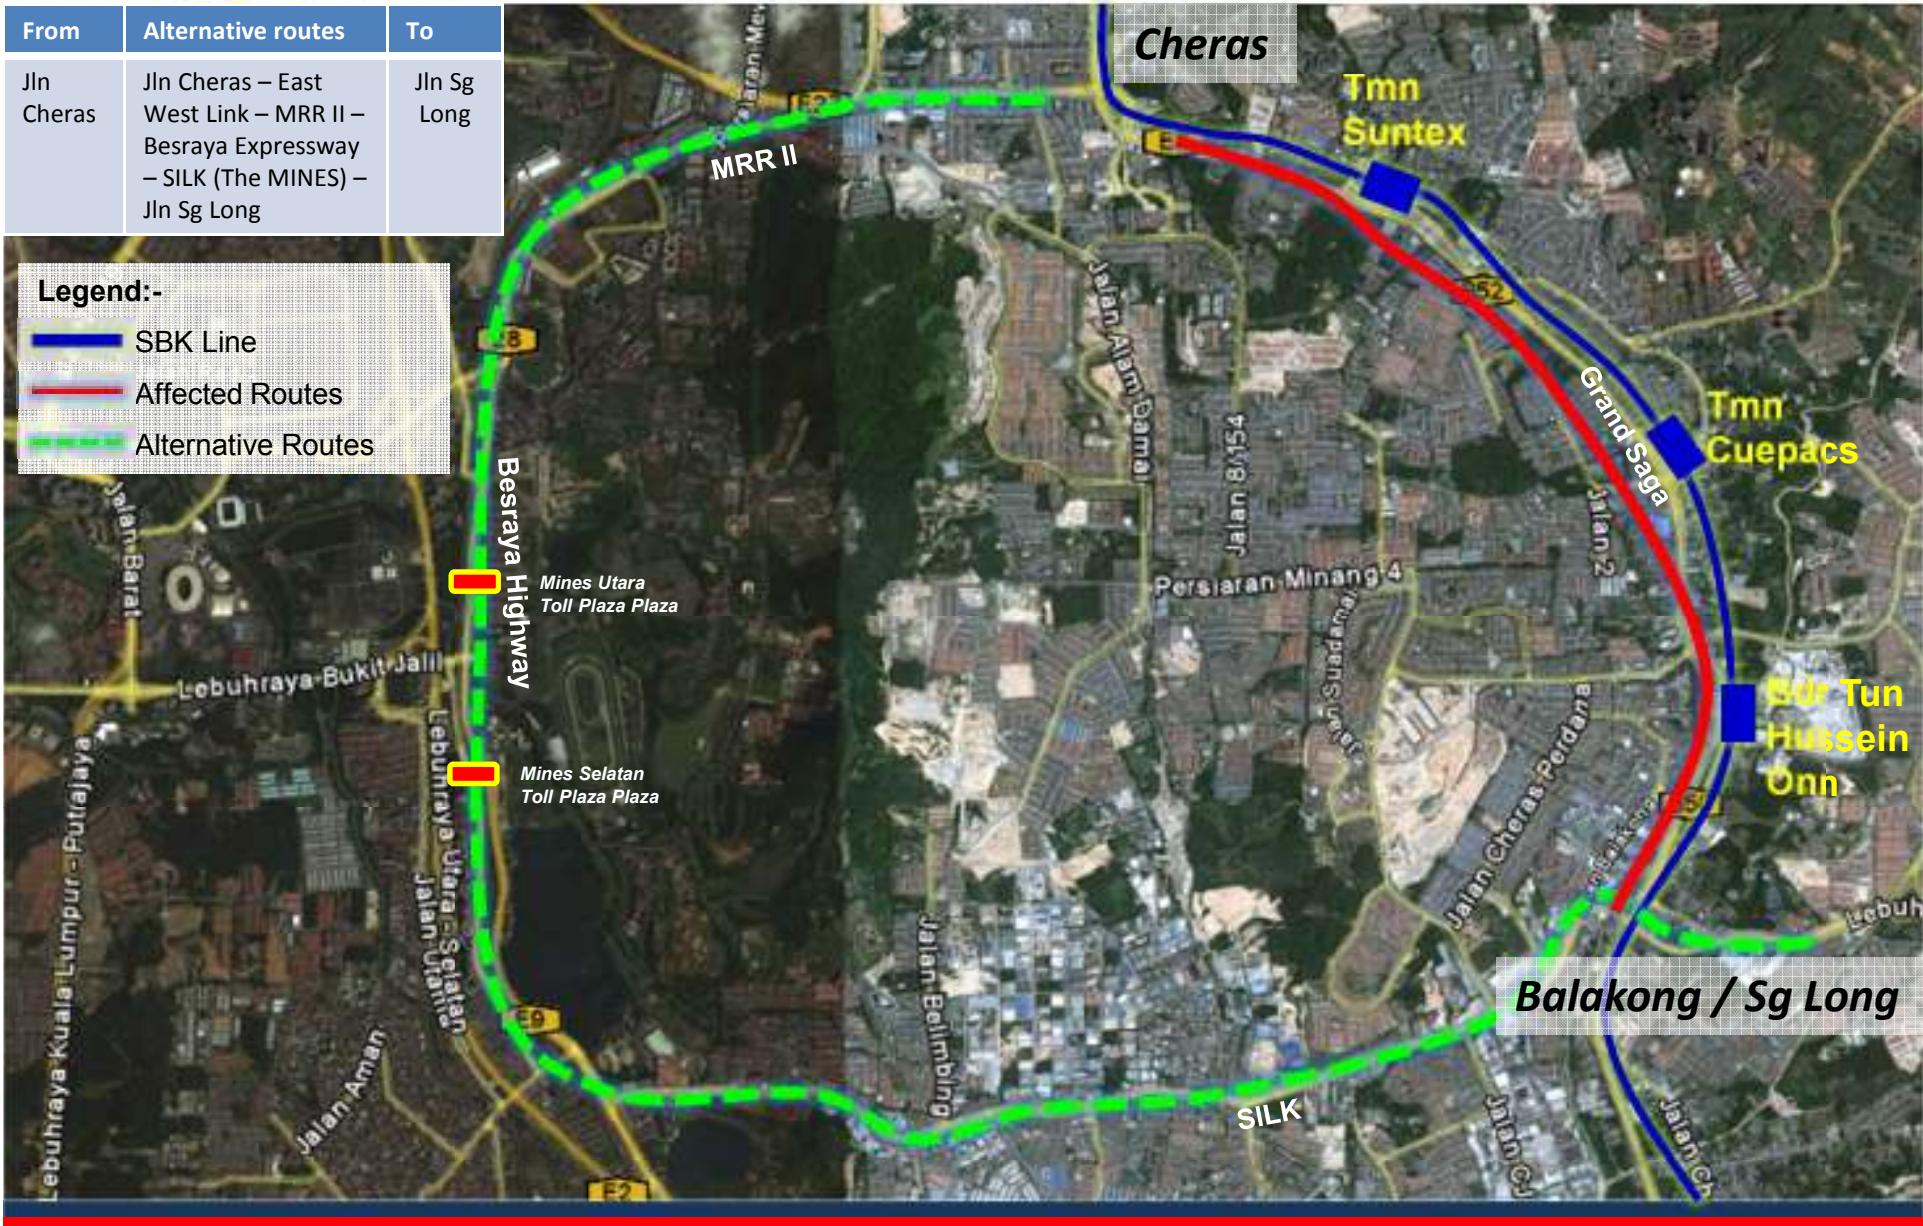

SECTIONAL Alternative Routes : Kota Damansara – TTDI

SECTIONAL Alternative Routes :

Mutiara Damansara / Curve – Pusat Bandar Damansara

SECTIONAL Alternative Routes : TTDI – City

No	From	Alternative routes	To
1	Mutiara Damansara / Curve	Persiaran Surian – Jln PJU 7/1 – Jln PJU 7/9 – SPRINT (Penchala Link) – Jalan Duta – Jalan Kuching	City (Jln Kuching)
2	TTDI	SPRINT (Damansara Link) – SPRINT (Kerinchi Link, Kerinchi Toll Plaza) – Jln Syed Putra – Jln Maharajalela	City (Jln Maharajalela)
3	TTDI	SPRINT (Damansara Link) – SPRINT (Kerinchi Link, Sri Hartamas direction) – Jalan Duta	City (Jln Duta)

rtners

SECTIONAL Alternative Routes : **City Center** (Jln Duta – Jln Tun Razak)

SECTIONAL Alternative Routes : City – Cheras

No.	From	Alternative routes	To
1	Jln Tun Razak (near Royal Selangor Golf Club)	Jln Tun Razak – Jln Kg Pandan – Jln Perkasa- MRR11 – East West link – Jln Cheras	Jln Cheras
2	Jln Tun Razak (near Royal Selangor Golf Club)	Jln Tun Razak – KL Seremban Highway / SMART Tunnel – East West Link – Jln Cheras	Jln Cheras

Legend:-

- SBK Line
- Affected Routes
- - - Alternative Routes

SECTIONAL Alternative Routes : Cheras – Balakong / Sg Long

From	Alternative routes	To
Jln Cheras	Jln Cheras – East West Link – MRR II – Besraya Expressway – SILK (The MINES) – Jln Sg Long	Jln Sg Long

Legend:-

- SBK Line
- Affected Routes
- Alternative Routes

SECTIONAL Alternative Routes : Balakong / Sg Long – Kajang