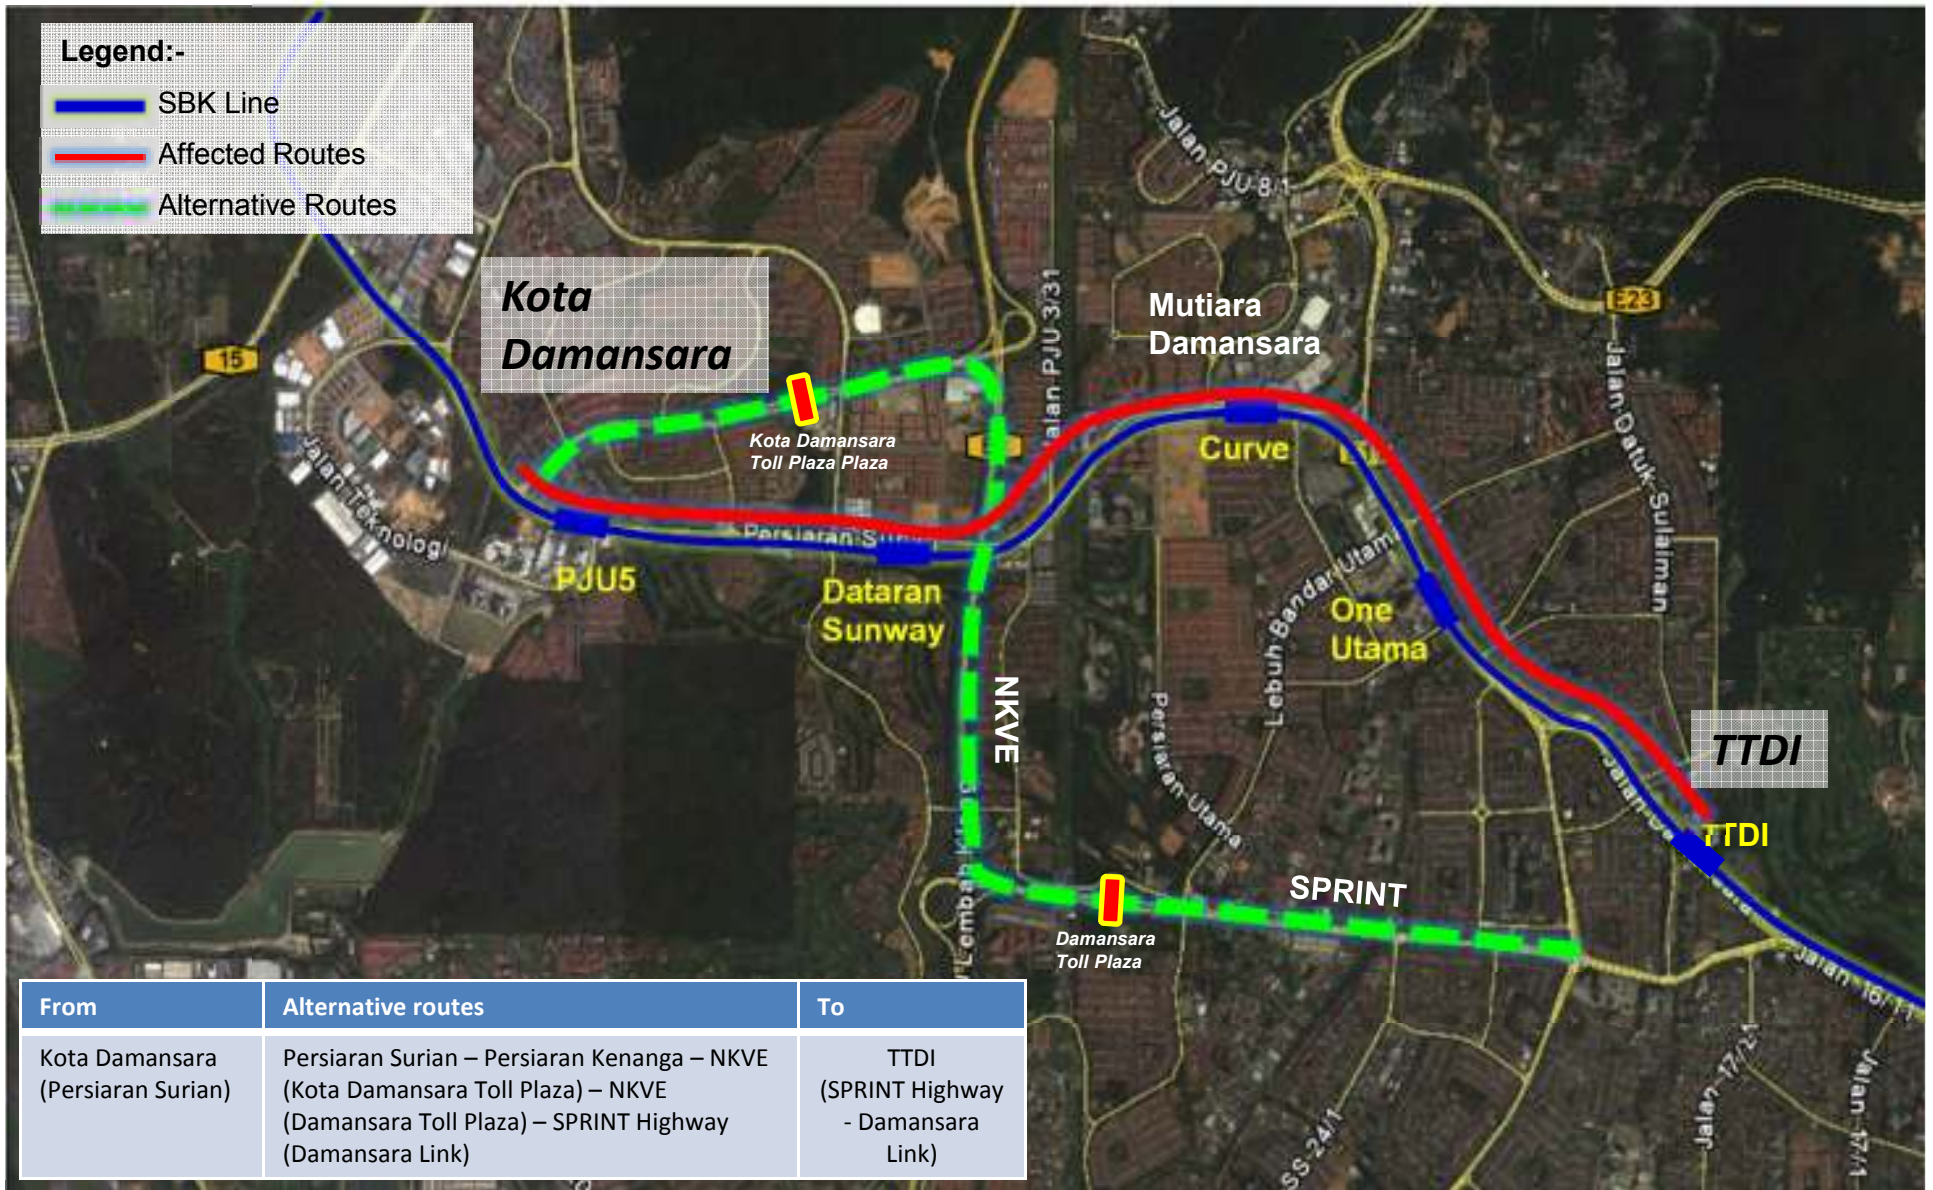

Legend:-

-  SBK Line
-  Affected Routes
-  Alternative Routes

SECTIONAL Alternative Routes

SECTIONAL Alternative Route : Sg Buloh – Kota Damansara

Legend:-

- SBK Line
- Affected Routes
- Alternative Routes

SECTIONAL Alternative Routes : Kota Damansara – TTDI

SECTIONAL Alternative Routes :

Mutiara Damansara / Curve – Pusat Bandar Damansara

SECTIONAL Alternative Routes : TTDI – City

No	From	Alternative routes	To
1	Mutiara Damansara / Curve	Persiaran Surian – Jln PJU 7/1 – Jln PJU 7/9 – SPRINT (Penchala Link) – Jalan Duta – Jalan Kuching	City (Jln Kuching)
2	TTDI	SPRINT (Damansara Link) – SPRINT (Kerinchi Link, Kerinchi Toll Plaza) – Jln Syed Putra – Jln Maharajalela	City (Jln Maharajalela)
3	TTDI	SPRINT (Damansara Link) – SPRINT (Kerinchi Link, Sri Hartamas direction) – Jalan Duta	City (Jln Duta)

rtners

SECTIONAL Alternative Routes : **City Center** (Jln Duta – Jln Tun Razak)

SECTIONAL Alternative Routes : City – Cheras

No.	From	Alternative routes	To
1	Jln Tun Razak (near Royal Selangor Golf Club)	Jln Tun Razak – Jln Kg Pandan – Jln Perkasa- MRR11 – East West link – Jln Cheras	Jln Cheras
2	Jln Tun Razak (near Royal Selangor Golf Club)	Jln Tun Razak – KL Seremban Highway / SMART Tunnel – East West Link – Jln Cheras	Jln Cheras