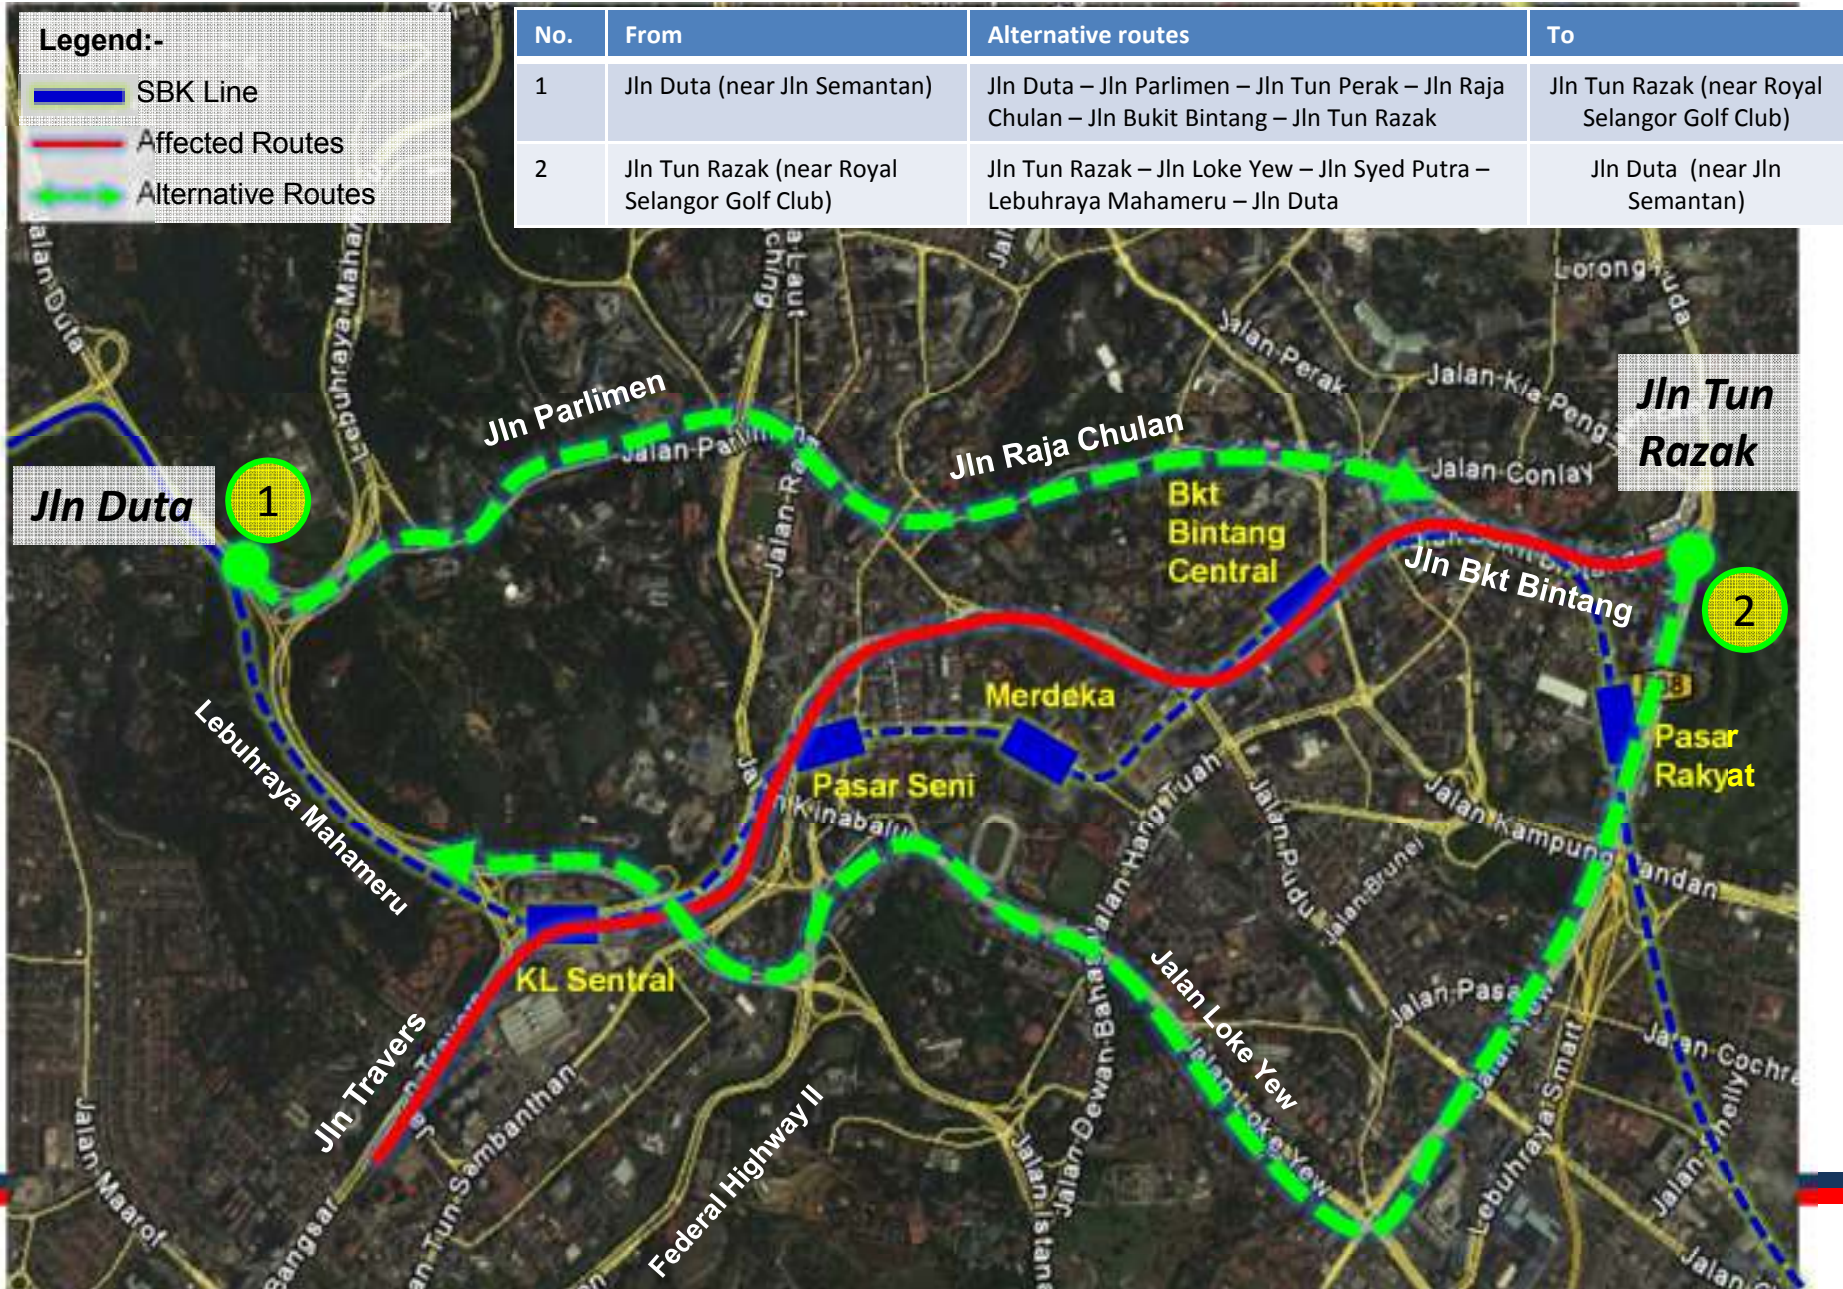

From	Alternative routes	To
Sg Buloh (Jln Kuala Selangor)	Jln Kuala Selangor – NKVE (Sg Buloh Toll) – NKVE (Kota Damansara Toll) – Persiaran Kenanga – Persiaran Surian	Kota Damansara (Persiaran Surian)

SECTIONAL Alternative Routes : Kota Damansara – TTDI

SECTIONAL Alternative Routes :

Mutiara Damansara / Curve – Pusat Bandar Damansara

SECTIONAL Alternative Routes : TTDI – City

No	From	Alternative routes	To
1	Mutiara Damansara / Curve	Persiaran Surian – Jln PJU 7/1 – Jln PJU 7/9 – SPRINT (Penchala Link) – Jalan Duta – Jalan Kuching	City (Jln Kuching)
2	TTDI	SPRINT (Damansara Link) – SPRINT (Kerinchi Link, Kerinchi Toll Plaza) – Jln Syed Putra – Jln Maharajalela	City (Jln Maharajalela)
3	TTDI	SPRINT (Damansara Link) – SPRINT (Kerinchi Link, Sri Hartamas direction) – Jalan Duta	City (Jln Duta)

rtners

SECTIONAL Alternative Routes : **City Center** (Jln Duta – Jln Tun Razak)

SECTIONAL Alternative Routes : City – Cheras

No.	From	Alternative routes	To
1	Jln Tun Razak (near Royal Selangor Golf Club)	Jln Tun Razak – Jln Kg Pandan – Jln Perkasa- MRR11 – East West link – Jln Cheras	Jln Cheras
2	Jln Tun Razak (near Royal Selangor Golf Club)	Jln Tun Razak – KL Seremban Highway / SMART Tunnel – East West Link – Jln Cheras	Jln Cheras

Legend:-

- SBK Line
- Affected Routes
- - - Alternative Routes

SECTIONAL Alternative Routes : Cheras – Balakong / Sg Long

From	Alternative routes	To
Jln Cheras	Jln Cheras – East West Link – MRR II – Besraya Expressway – SILK (The MINES) – Jln Sg Long	Jln Sg Long