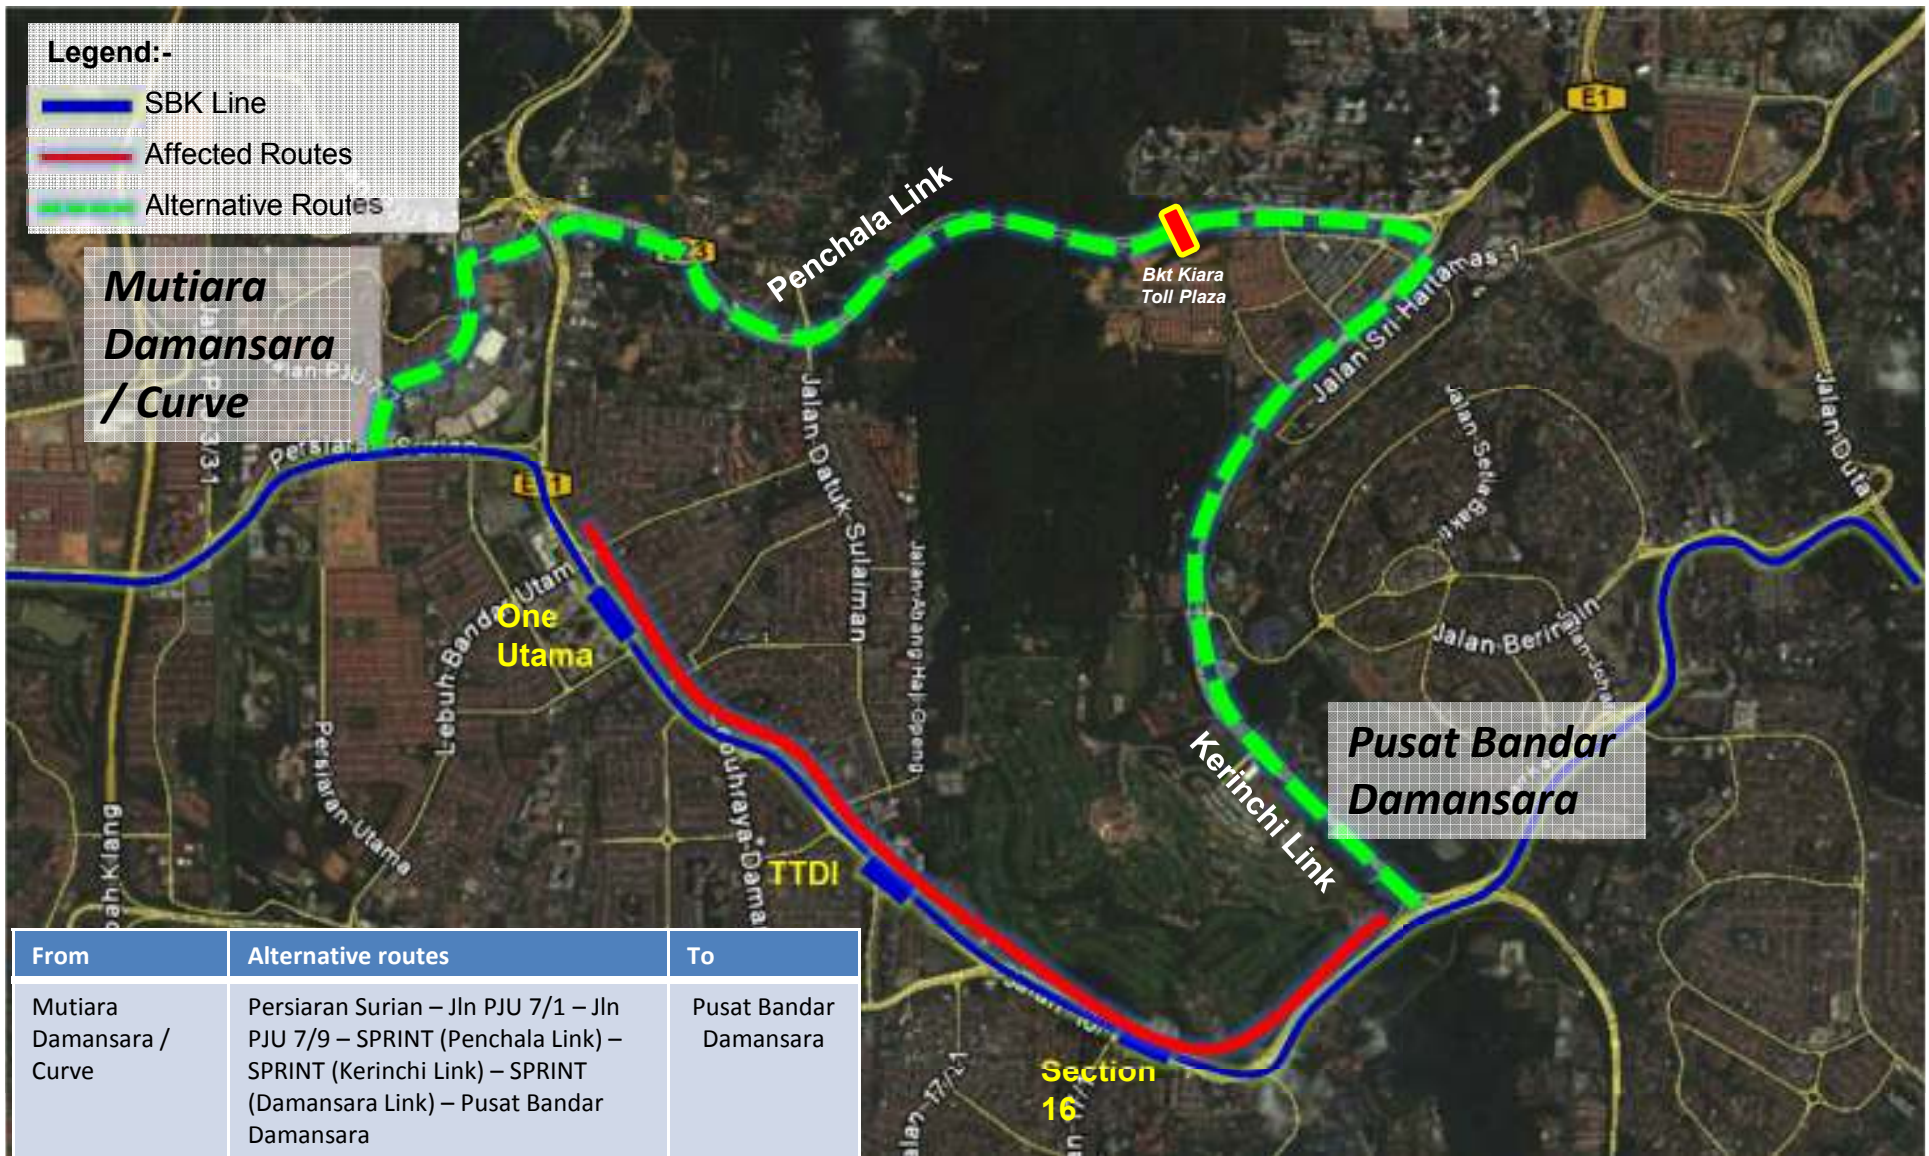

Legend:-

-  SBK Line
-  Affected Routes
-  Alternative Routes

SECTIONAL Alternative Routes

SECTIONAL Alternative Route : Sg Buloh – Kota Damansara

Legend:-

- SBK Line
- Affected Routes
- Alternative Routes

SECTIONAL Alternative Routes : Kota Damansara – TTDI

SECTIONAL Alternative Routes :

Mutiara Damansara / Curve – Pusat Bandar Damansara

SECTIONAL Alternative Routes : TTDI – City

No	From	Alternative routes	To
1	Mutiara Damansara / Curve	Persiaran Surian – Jln PJU 7/1 – Jln PJU 7/9 – SPRINT (Penchala Link) – Jalan Duta – Jalan Kuching	City (Jln Kuching)
2	TTDI	SPRINT (Damansara Link) – SPRINT (Kerinchi Link, Kerinchi Toll Plaza) – Jln Syed Putra – Jln Maharajalela	City (Jln Maharajalela)
3	TTDI	SPRINT (Damansara Link) – SPRINT (Kerinchi Link, Sri Hartamas direction) – Jalan Duta	City (Jln Duta)

rtners

SECTIONAL Alternative Routes : **City Center** (Jln Duta – Jln Tun Razak)

SECTIONAL Alternative Routes : City – Cheras

No.	From	Alternative routes	To
1	Jln Tun Razak (near Royal Selangor Golf Club)	Jln Tun Razak – Jln Kg Pandan – Jln Perkasa- MRR11 – East West link – Jln Cheras	Jln Cheras
2	Jln Tun Razak (near Royal Selangor Golf Club)	Jln Tun Razak – KL Seremban Highway / SMART Tunnel – East West Link – Jln Cheras	Jln Cheras