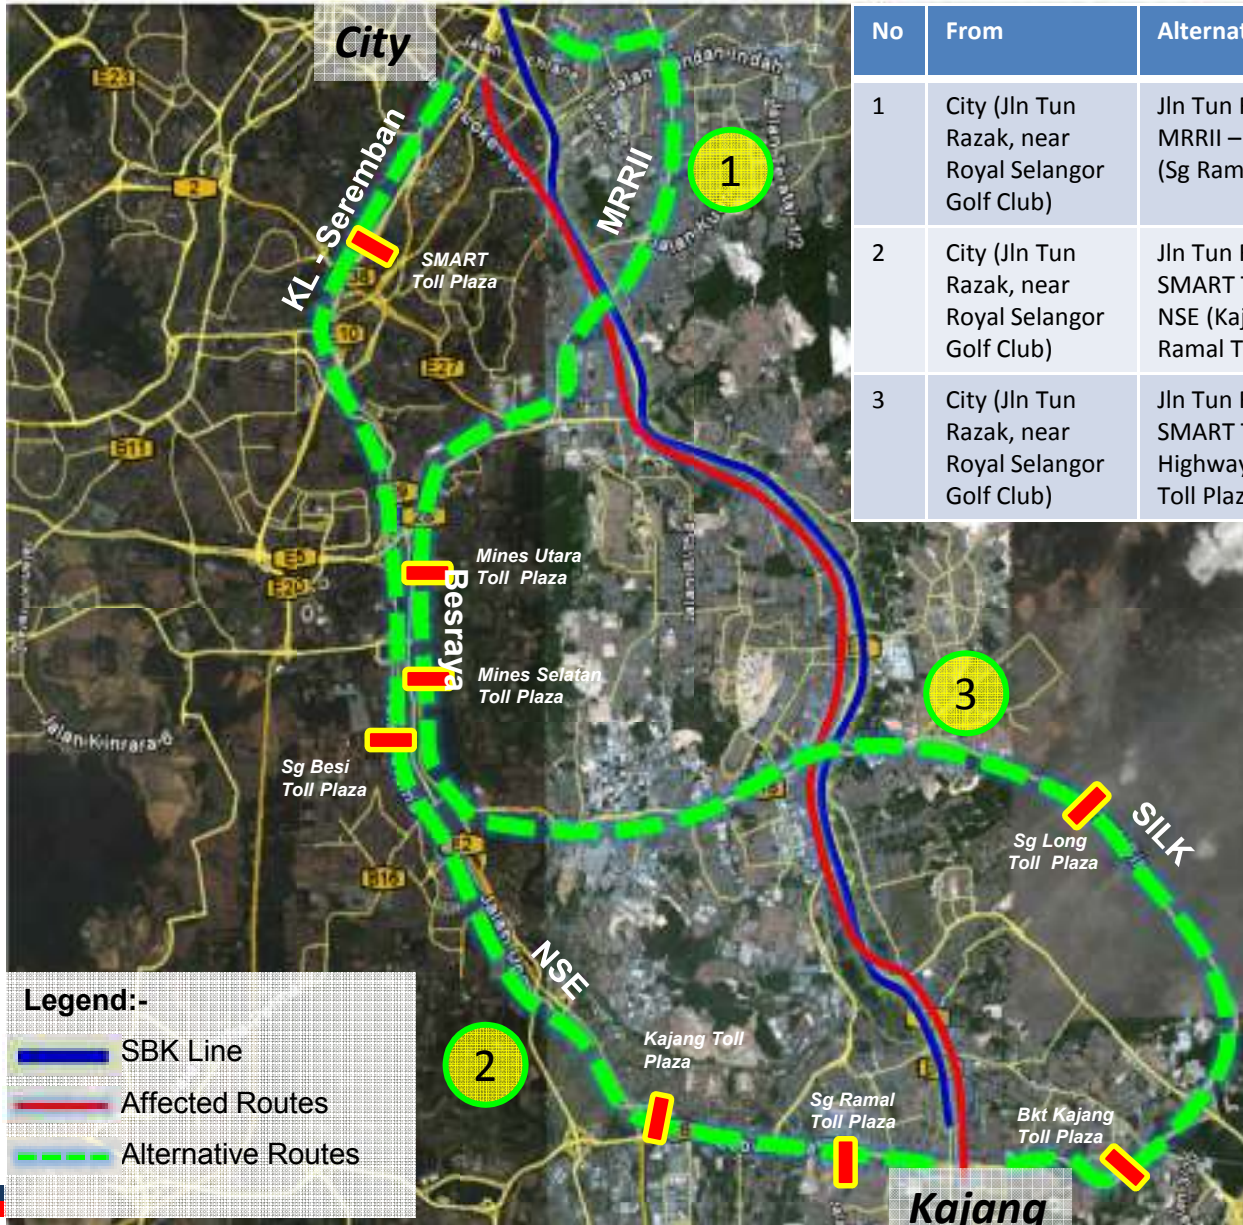

AREAWIDE Alternative Routes

AREAWIDE Alternative Routes : Sg Buloh – City

AREAWIDE Alternative Routes : **City Center** (Jln Duta – Jln Tun Razak)

AREAWIDE Alternative Routes : City to Kajang

No	From	Alternative routes	To
1	City (Jln Tun Razak, near Royal Selangor Golf Club)	Jln Tun Razak – Jln Kg Pandan – Jln Perkasa – MRRII – Besraya Expressway – SILK Highway (Sg Ramal Toll Plaza) – Jln Reko	Kajang (Jln Reko)
2	City (Jln Tun Razak, near Royal Selangor Golf Club)	Jln Tun Razak – KL Seremban Highway / SMART Tunnel – NSE (Sg Besi Toll Plaza) – NSE (Kajang Toll Plaza) – SILK Highway (Sg Ramal Toll Plaza) – Jln Reko	Kajang (Jln Reko)
3	City (Jln Tun Razak, near Royal Selangor Golf Club)	Jln Tun Razak – KL Seremban Highway / SMART Tunnel – Besraya Expressway – SILK Highway (The MINES) -SILK Highway (Sg long Toll Plaza) – Jln Semenyih /Jln Reko	Kajang (Jln Semenyih)

Legend:-

-  SBK Line
-  Affected Routes
-  Alternative Routes

SECTIONAL Alternative Routes

SECTIONAL Alternative Route : Sg Buloh – Kota Damansara

Legend:-

- SBK Line
- Affected Routes
- Alternative Routes

SECTIONAL Alternative Routes : Kota Damansara – TTDI

SECTIONAL Alternative Routes :

Mutiara Damansara / Curve – Pusat Bandar Damansara

SECTIONAL Alternative Routes : TTDI – City

No	From	Alternative routes	To
1	Mutiara Damansara / Curve	Persiaran Surian – Jln PJU 7/1 – Jln PJU 7/9 – SPRINT (Penchala Link) – Jalan Duta – Jalan Kuching	City (Jln Kuching)
2	TTDI	SPRINT (Damansara Link) – SPRINT (Kerinchi Link, Kerinchi Toll Plaza) – Jln Syed Putra – Jln Maharajalela	City (Jln Maharajalela)
3	TTDI	SPRINT (Damansara Link) – SPRINT (Kerinchi Link, Sri Hartamas direction) – Jalan Duta	City (Jln Duta)