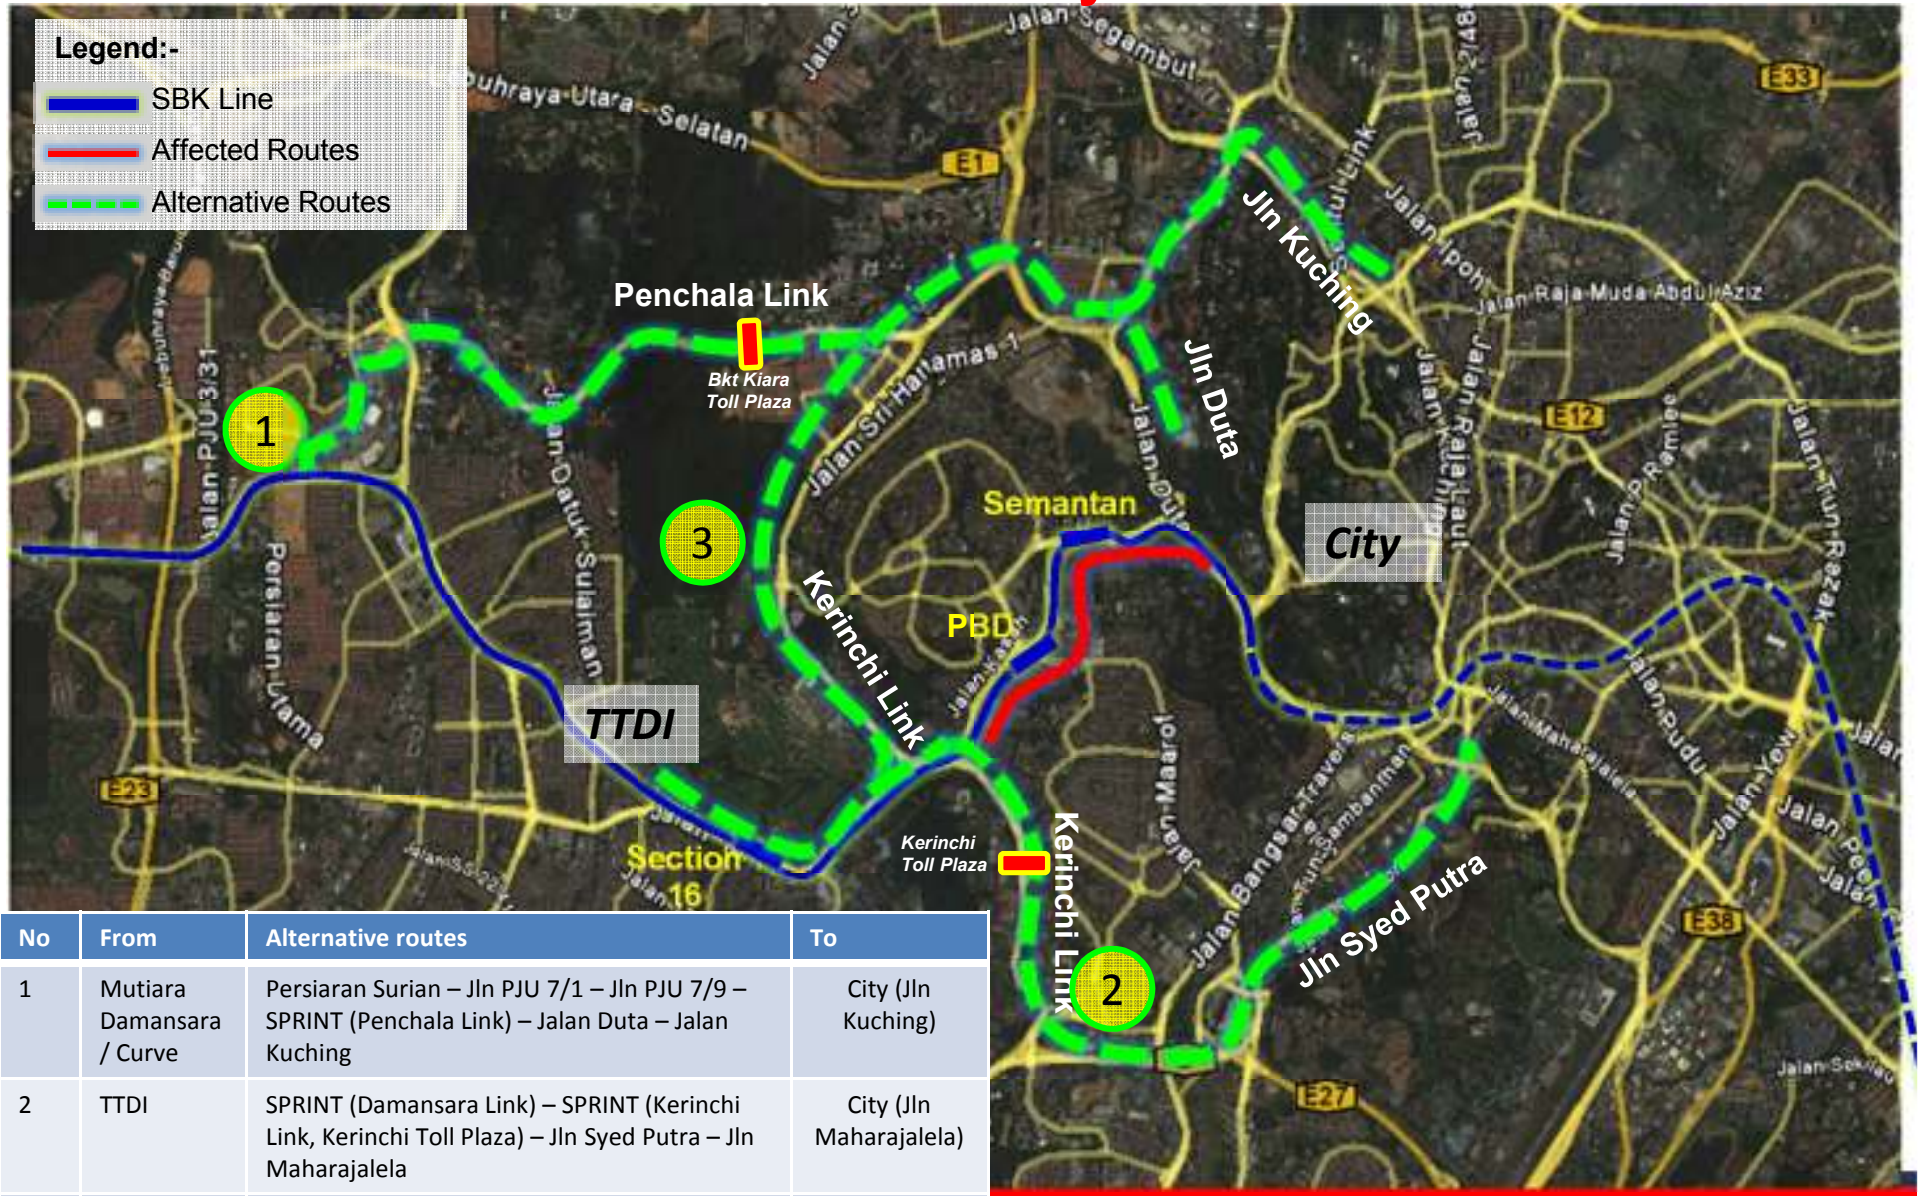

From	Alternative routes	To
Sg Buloh (Jln Kuala Selangor)	Jln Kuala Selangor – NKVE (Sg Buloh Toll) – NKVE (Kota Damansara Toll) – Persiaran Kenanga – Persiaran Surian	Kota Damansara (Persiaran Surian)

SECTIONAL Alternative Routes : Kota Damansara – TTDI

SECTIONAL Alternative Routes :

Mutiara Damansara / Curve – Pusat Bandar Damansara

SECTIONAL Alternative Routes : TTDI – City

No	From	Alternative routes	To
1	Mutiara Damansara / Curve	Persiaran Surian – Jln PJU 7/1 – Jln PJU 7/9 – SPRINT (Penchala Link) – Jalan Duta – Jalan Kuching	City (Jln Kuching)
2	TTDI	SPRINT (Damansara Link) – SPRINT (Kerinchi Link, Kerinchi Toll Plaza) – Jln Syed Putra – Jln Maharajalela	City (Jln Maharajalela)
3	TTDI	SPRINT (Damansara Link) – SPRINT (Kerinchi Link, Sri Hartamas direction) – Jalan Duta	City (Jln Duta)

rtners

SECTIONAL Alternative Routes : **City Center** (Jln Duta – Jln Tun Razak)

SECTIONAL Alternative Routes : City – Cheras

No.	From	Alternative routes	To
1	Jln Tun Razak (near Royal Selangor Golf Club)	Jln Tun Razak – Jln Kg Pandan – Jln Perkasa- MRR11 – East West link – Jln Cheras	Jln Cheras
2	Jln Tun Razak (near Royal Selangor Golf Club)	Jln Tun Razak – KL Seremban Highway / SMART Tunnel – East West Link – Jln Cheras	Jln Cheras

Legend:-

- SBK Line
- Affected Routes
- - - Alternative Routes

SECTIONAL Alternative Routes : Cheras – Balakong / Sg Long

From	Alternative routes	To
Jln Cheras	Jln Cheras – East West Link – MRR II – Besraya Expressway – SILK (The MINES) – Jln Sg Long	Jln Sg Long