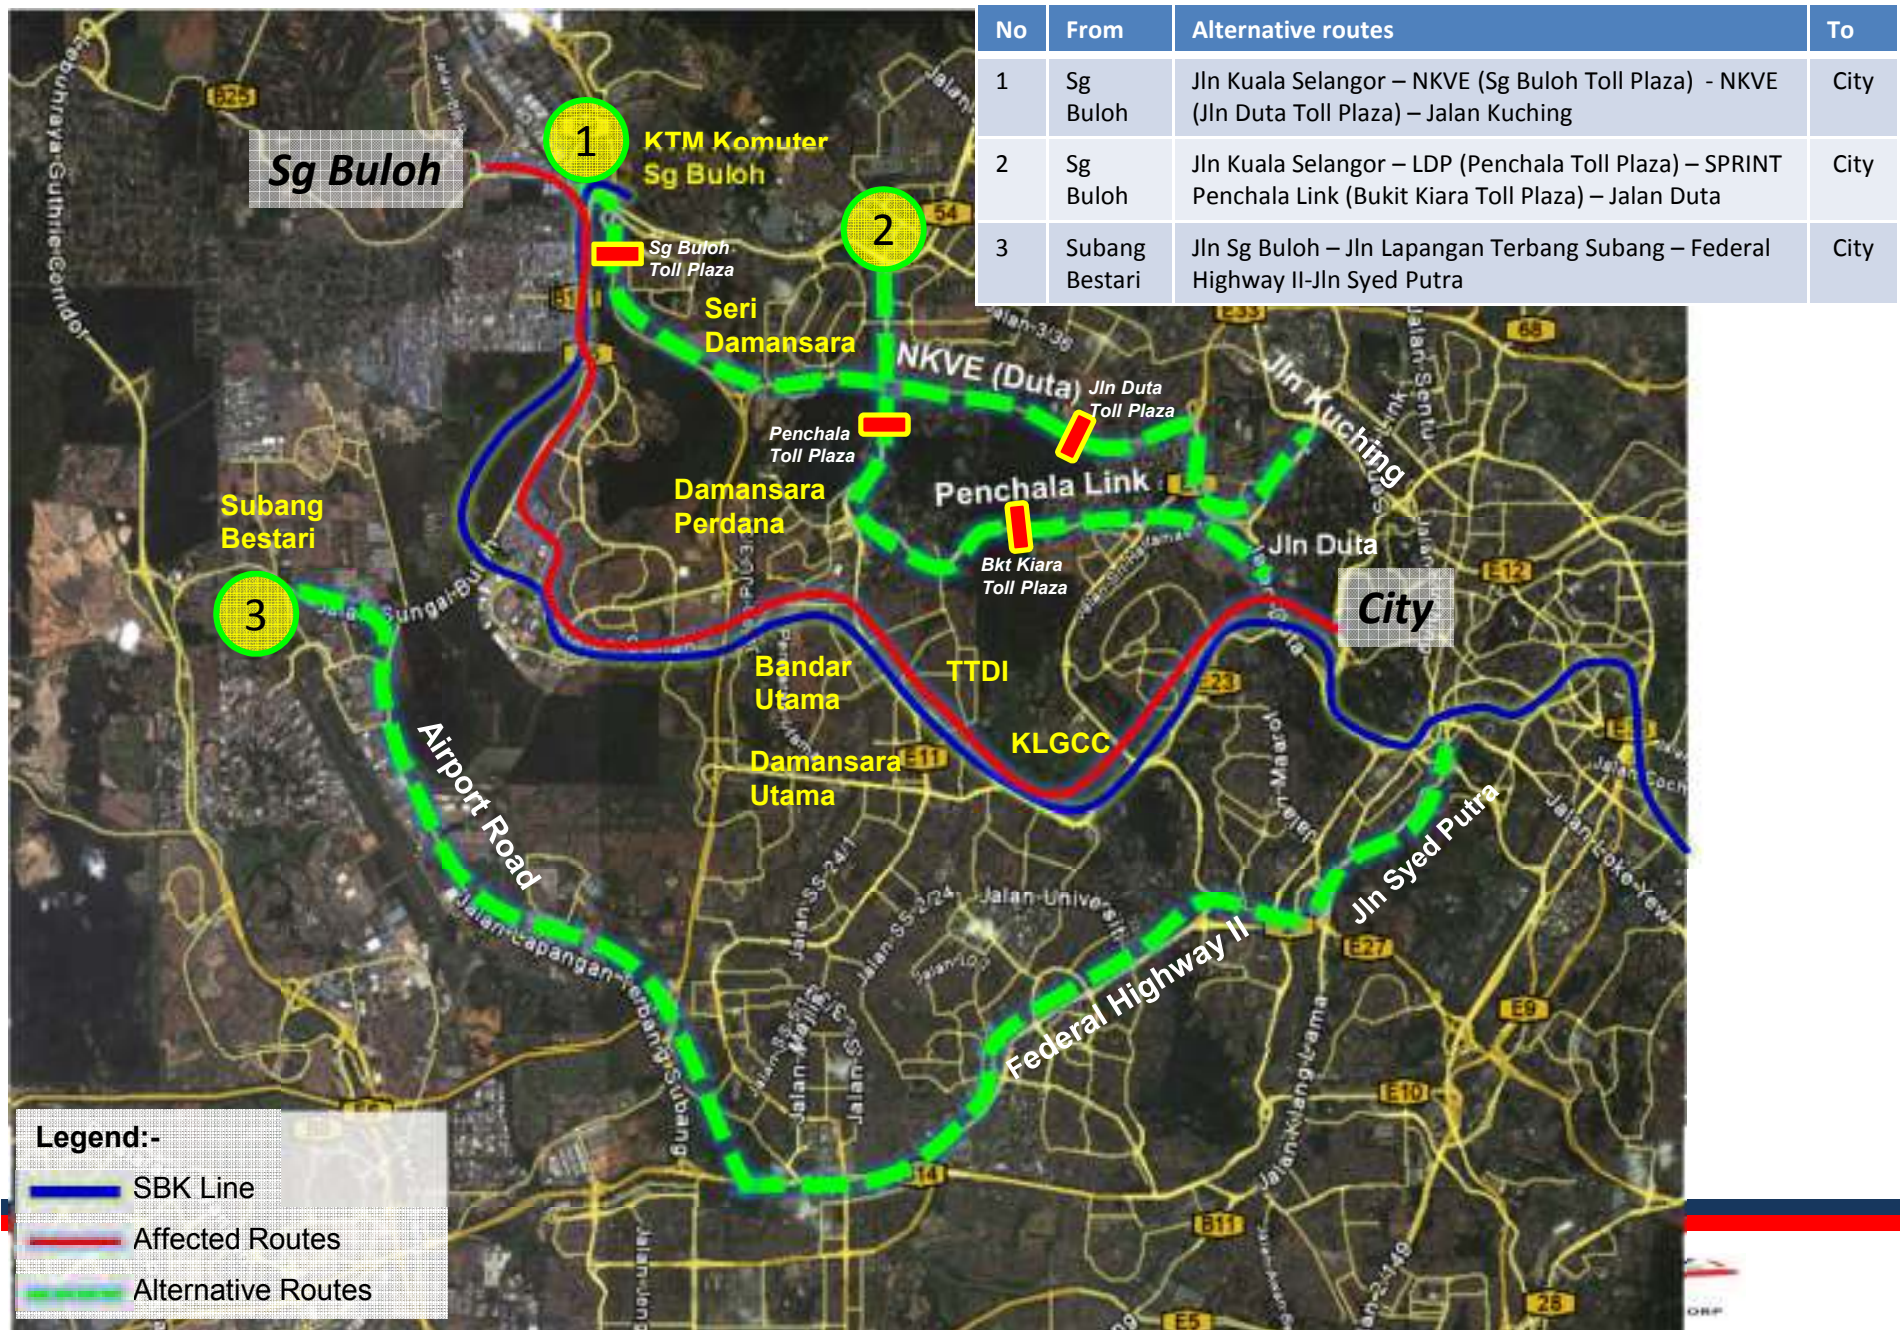

AREAWIDE Alternative Routes

AREAWIDE Alternative Routes : Sg Buloh – City

AREAWIDE Alternative Routes : **City Center** (Jln Duta – Jln Tun Razak)

AREAWIDE Alternative Routes : City to Kajang

No	From	Alternative routes	To
1	City (Jln Tun Razak, near Royal Selangor Golf Club)	Jln Tun Razak – Jln Kg Pandan – Jln Perkasa – MRRII – Besraya Expressway – SILK Highway (Sg Ramal Toll Plaza) – Jln Reko	Kajang (Jln Reko)
2	City (Jln Tun Razak, near Royal Selangor Golf Club)	Jln Tun Razak – KL Seremban Highway / SMART Tunnel – NSE (Sg Besi Toll Plaza) – NSE (Kajang Toll Plaza) – SILK Highway (Sg Ramal Toll Plaza) – Jln Reko	Kajang (Jln Reko)
3	City (Jln Tun Razak, near Royal Selangor Golf Club)	Jln Tun Razak – KL Seremban Highway / SMART Tunnel – Besraya Expressway – SILK Highway (The MINES) -SILK Highway (Sg long Toll Plaza) – Jln Semenyih /Jln Reko	Kajang (Jln Semenyih)

Legend:-

-  SBK Line
-  Affected Routes
-  Alternative Routes

SECTIONAL Alternative Routes

SECTIONAL Alternative Route : Sg Buloh – Kota Damansara

Legend:-

- SBK Line
- Affected Routes
- Alternative Routes

SECTIONAL Alternative Routes : Kota Damansara – TTDI

SECTIONAL Alternative Routes :

Mutiara Damansara / Curve – Pusat Bandar Damansara

SECTIONAL Alternative Routes : TTDI – City

No	From	Alternative routes	To
1	Mutiara Damansara / Curve	Persiaran Surian – Jln PJU 7/1 – Jln PJU 7/9 – SPRINT (Penchala Link) – Jalan Duta – Jalan Kuching	City (Jln Kuching)
2	TTDI	SPRINT (Damansara Link) – SPRINT (Kerinchi Link, Kerinchi Toll Plaza) – Jln Syed Putra – Jln Maharajalela	City (Jln Maharajalela)
3	TTDI	SPRINT (Damansara Link) – SPRINT (Kerinchi Link, Sri Hartamas direction) – Jalan Duta	City (Jln Duta)