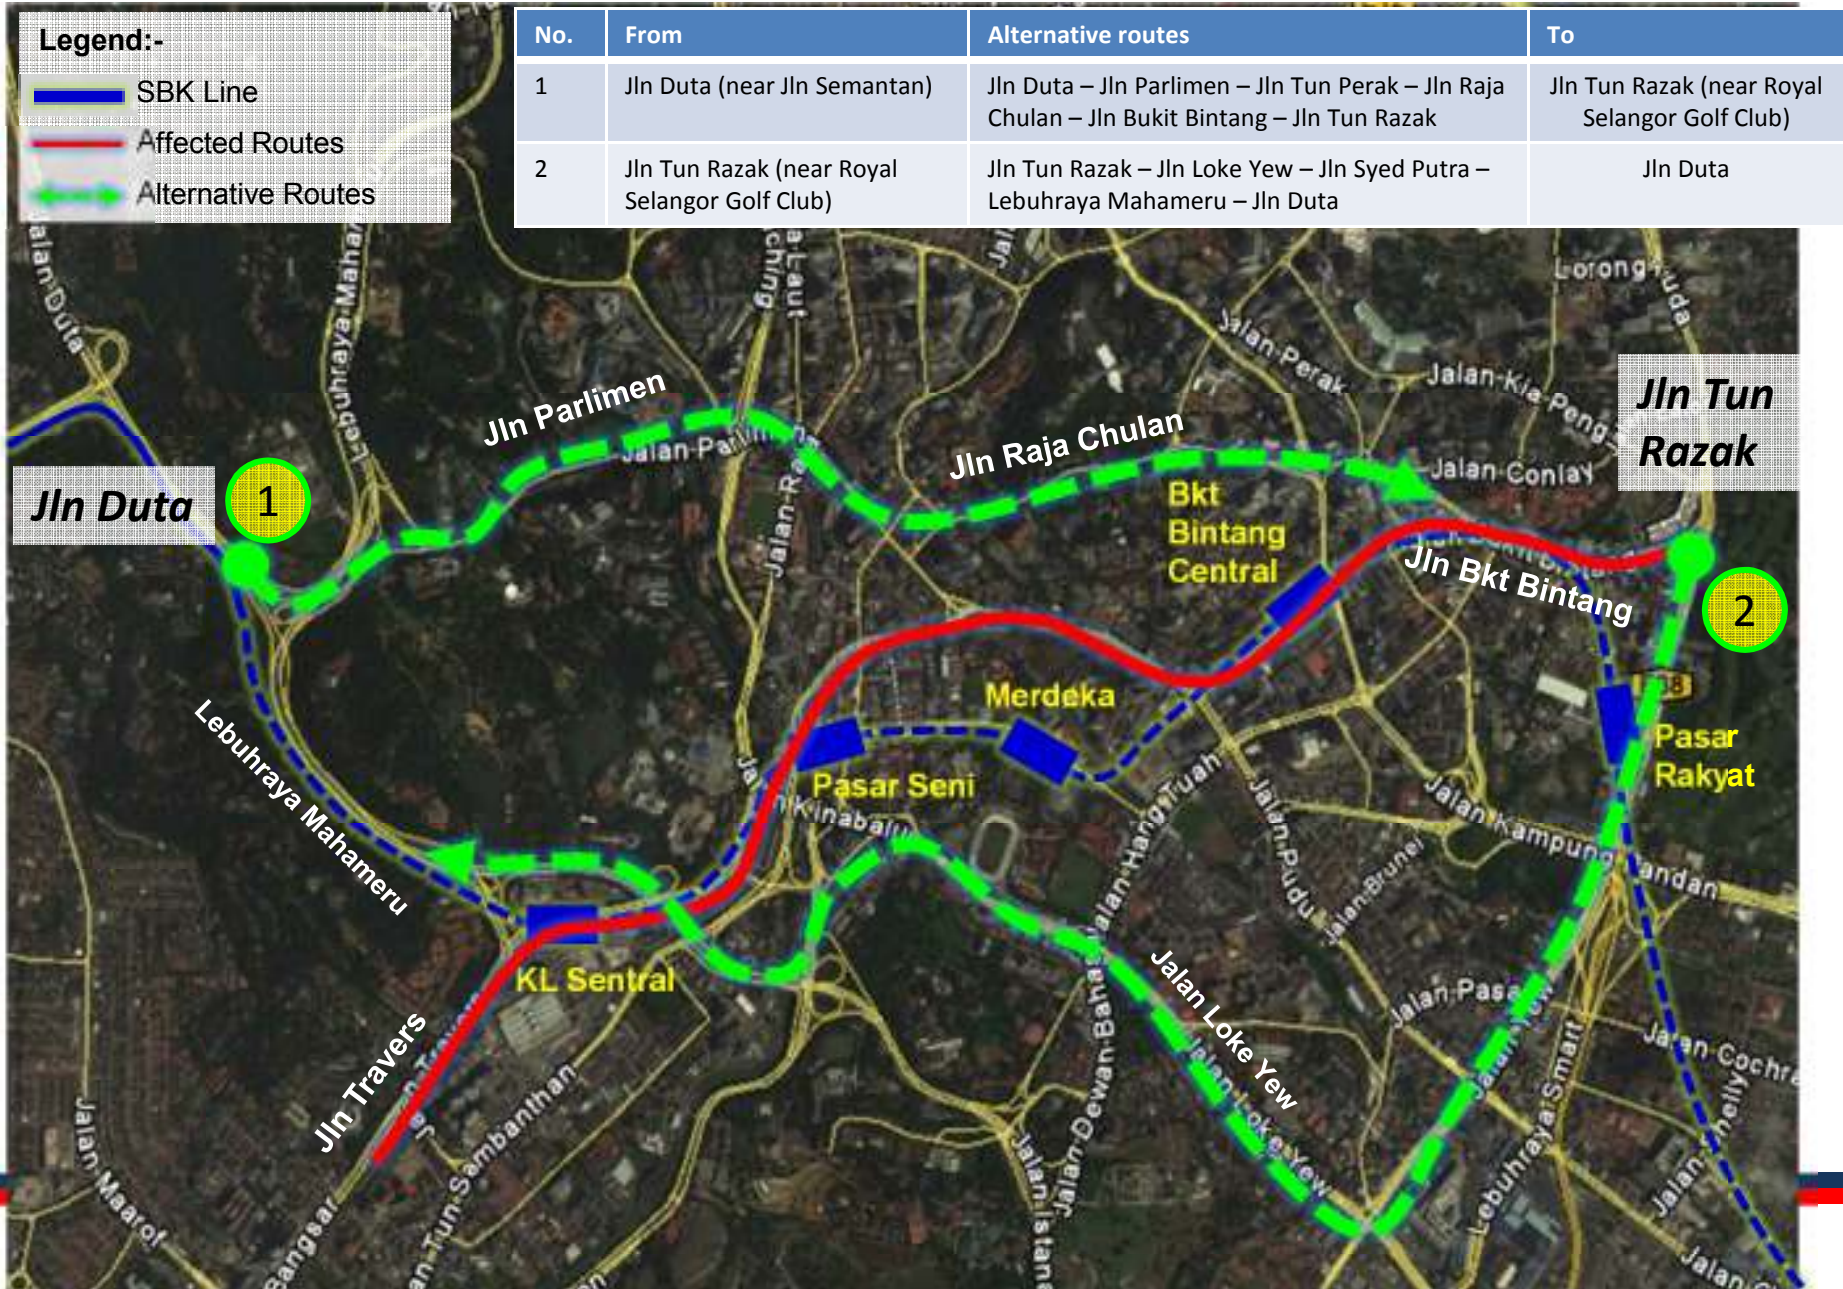

AREAWIDE Alternative Routes

AREAWIDE Alternative Routes : Sg Buloh – City

AREAWIDE Alternative Routes : **City Center** (Jln Duta – Jln Tun Razak)

AREAWIDE Alternative Routes : City to Kajang

No	From	Alternative routes	To
1	City (Jln Tun Razak, near Royal Selangor Golf Club)	Jln Tun Razak – Jln Kg Pandan – Jln Perkasa – MRRII – Besraya Expressway – SILK Highway (Sg Ramal Toll Plaza) – Jln Reko	Kajang (Jln Reko)
2	City (Jln Tun Razak, near Royal Selangor Golf Club)	Jln Tun Razak – KL Seremban Highway / SMART Tunnel – NSE (Sg Besi Toll Plaza) – NSE (Kajang Toll Plaza) – SILK Highway (Sg Ramal Toll Plaza) – Jln Reko	Kajang (Jln Reko)
3	City (Jln Tun Razak, near Royal Selangor Golf Club)	Jln Tun Razak – KL Seremban Highway / SMART Tunnel – Besraya Expressway – SILK Highway (The MINES) -SILK Highway (Sg long Toll Plaza) – Jln Semenyih /Jln Reko	Kajang (Jln Semenyih)

Legend:-

-  SBK Line
-  Affected Routes
-  Alternative Routes

SECTIONAL Alternative Routes

SECTIONAL Alternative Route : Sg Buloh – Kota Damansara

Legend:-

- SBK Line
- Affected Routes
- Alternative Routes

SECTIONAL Alternative Routes : Kota Damansara – TTDI

SECTIONAL Alternative Routes :

Mutiara Damansara / Curve – Pusat Bandar Damansara

SECTIONAL Alternative Routes : TTDI – City

No	From	Alternative routes	To
1	Mutiara Damansara / Curve	Persiaran Surian – Jln PJU 7/1 – Jln PJU 7/9 – SPRINT (Penchala Link) – Jalan Duta – Jalan Kuching	City (Jln Kuching)
2	TTDI	SPRINT (Damansara Link) – SPRINT (Kerinchi Link, Kerinchi Toll Plaza) – Jln Syed Putra – Jln Maharajalela	City (Jln Maharajalela)
3	TTDI	SPRINT (Damansara Link) – SPRINT (Kerinchi Link, Sri Hartamas direction) – Jalan Duta	City (Jln Duta)