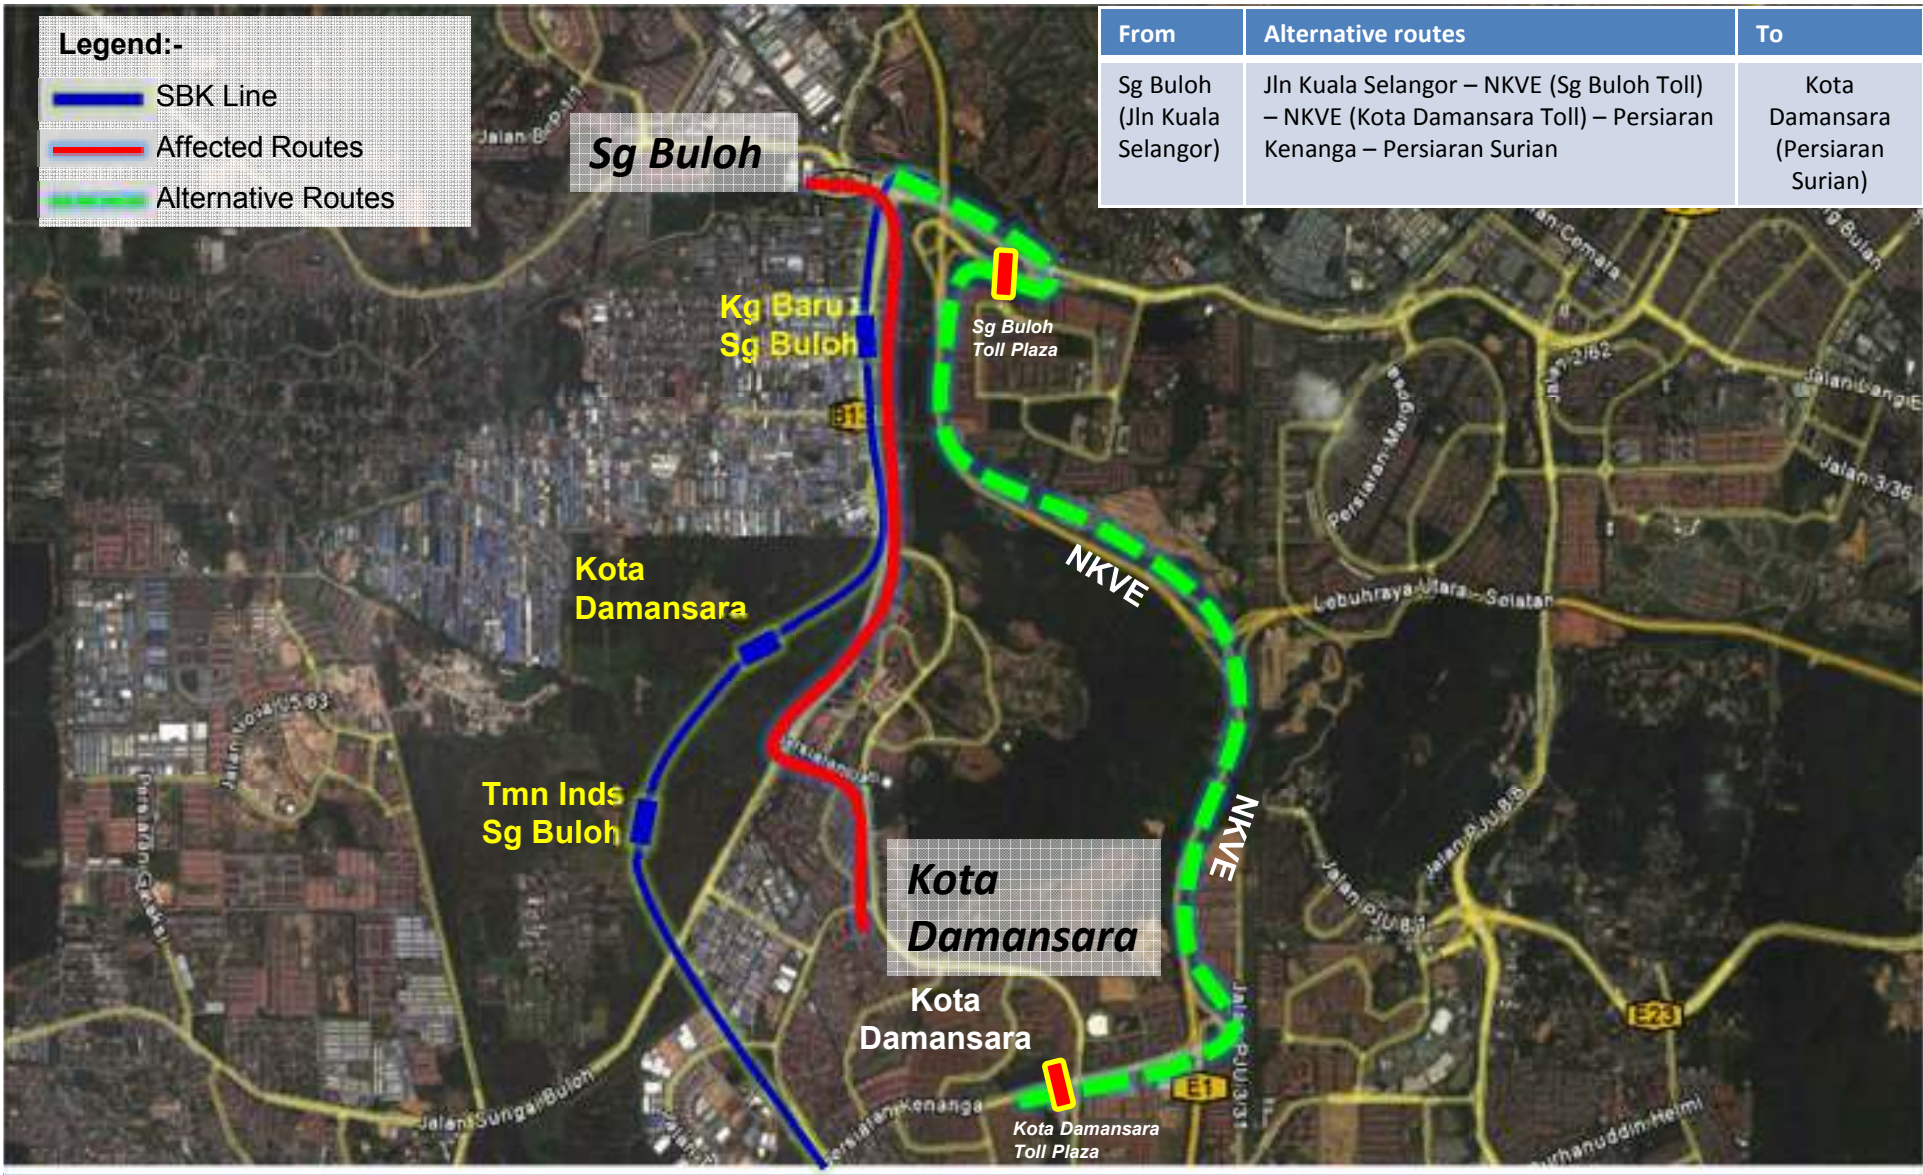

AREAWIDE Alternative Routes

AREAWIDE Alternative Routes : Sg Buloh – City

AREAWIDE Alternative Routes : **City Center** (Jln Duta – Jln Tun Razak)

AREAWIDE Alternative Routes : City to Kajang

No	From	Alternative routes	To
1	City (Jln Tun Razak, near Royal Selangor Golf Club)	Jln Tun Razak – Jln Kg Pandan – Jln Perkasa – MRRII – Besraya Expressway – SILK Highway (Sg Ramal Toll Plaza) – Jln Reko	Kajang (Jln Reko)
2	City (Jln Tun Razak, near Royal Selangor Golf Club)	Jln Tun Razak – KL Seremban Highway / SMART Tunnel – NSE (Sg Besi Toll Plaza) – NSE (Kajang Toll Plaza) – SILK Highway (Sg Ramal Toll Plaza) – Jln Reko	Kajang (Jln Reko)
3	City (Jln Tun Razak, near Royal Selangor Golf Club)	Jln Tun Razak – KL Seremban Highway / SMART Tunnel – Besraya Expressway – SILK Highway (The MINES) -SILK Highway (Sg long Toll Plaza) – Jln Semenyih /Jln Reko	Kajang (Jln Semenyih)

Legend:-

-  SBK Line
-  Affected Routes
-  Alternative Routes

SECTIONAL Alternative Routes

SECTIONAL Alternative Route : Sg Buloh – Kota Damansara

Legend:-

- SBK Line
- Affected Routes
- Alternative Routes

SECTIONAL Alternative Routes : Kota Damansara – TTDI

SECTIONAL Alternative Routes :

Mutiara Damansara / Curve – Pusat Bandar Damansara

SECTIONAL Alternative Routes : TTDI – City

No	From	Alternative routes	To
1	Mutiara Damansara / Curve	Persiaran Surian – Jln PJU 7/1 – Jln PJU 7/9 – SPRINT (Penchala Link) – Jalan Duta – Jalan Kuching	City (Jln Kuching)
2	TTDI	SPRINT (Damansara Link) – SPRINT (Kerinchi Link, Kerinchi Toll Plaza) – Jln Syed Putra – Jln Maharajalela	City (Jln Maharajalela)
3	TTDI	SPRINT (Damansara Link) – SPRINT (Kerinchi Link, Sri Hartamas direction) – Jalan Duta	City (Jln Duta)