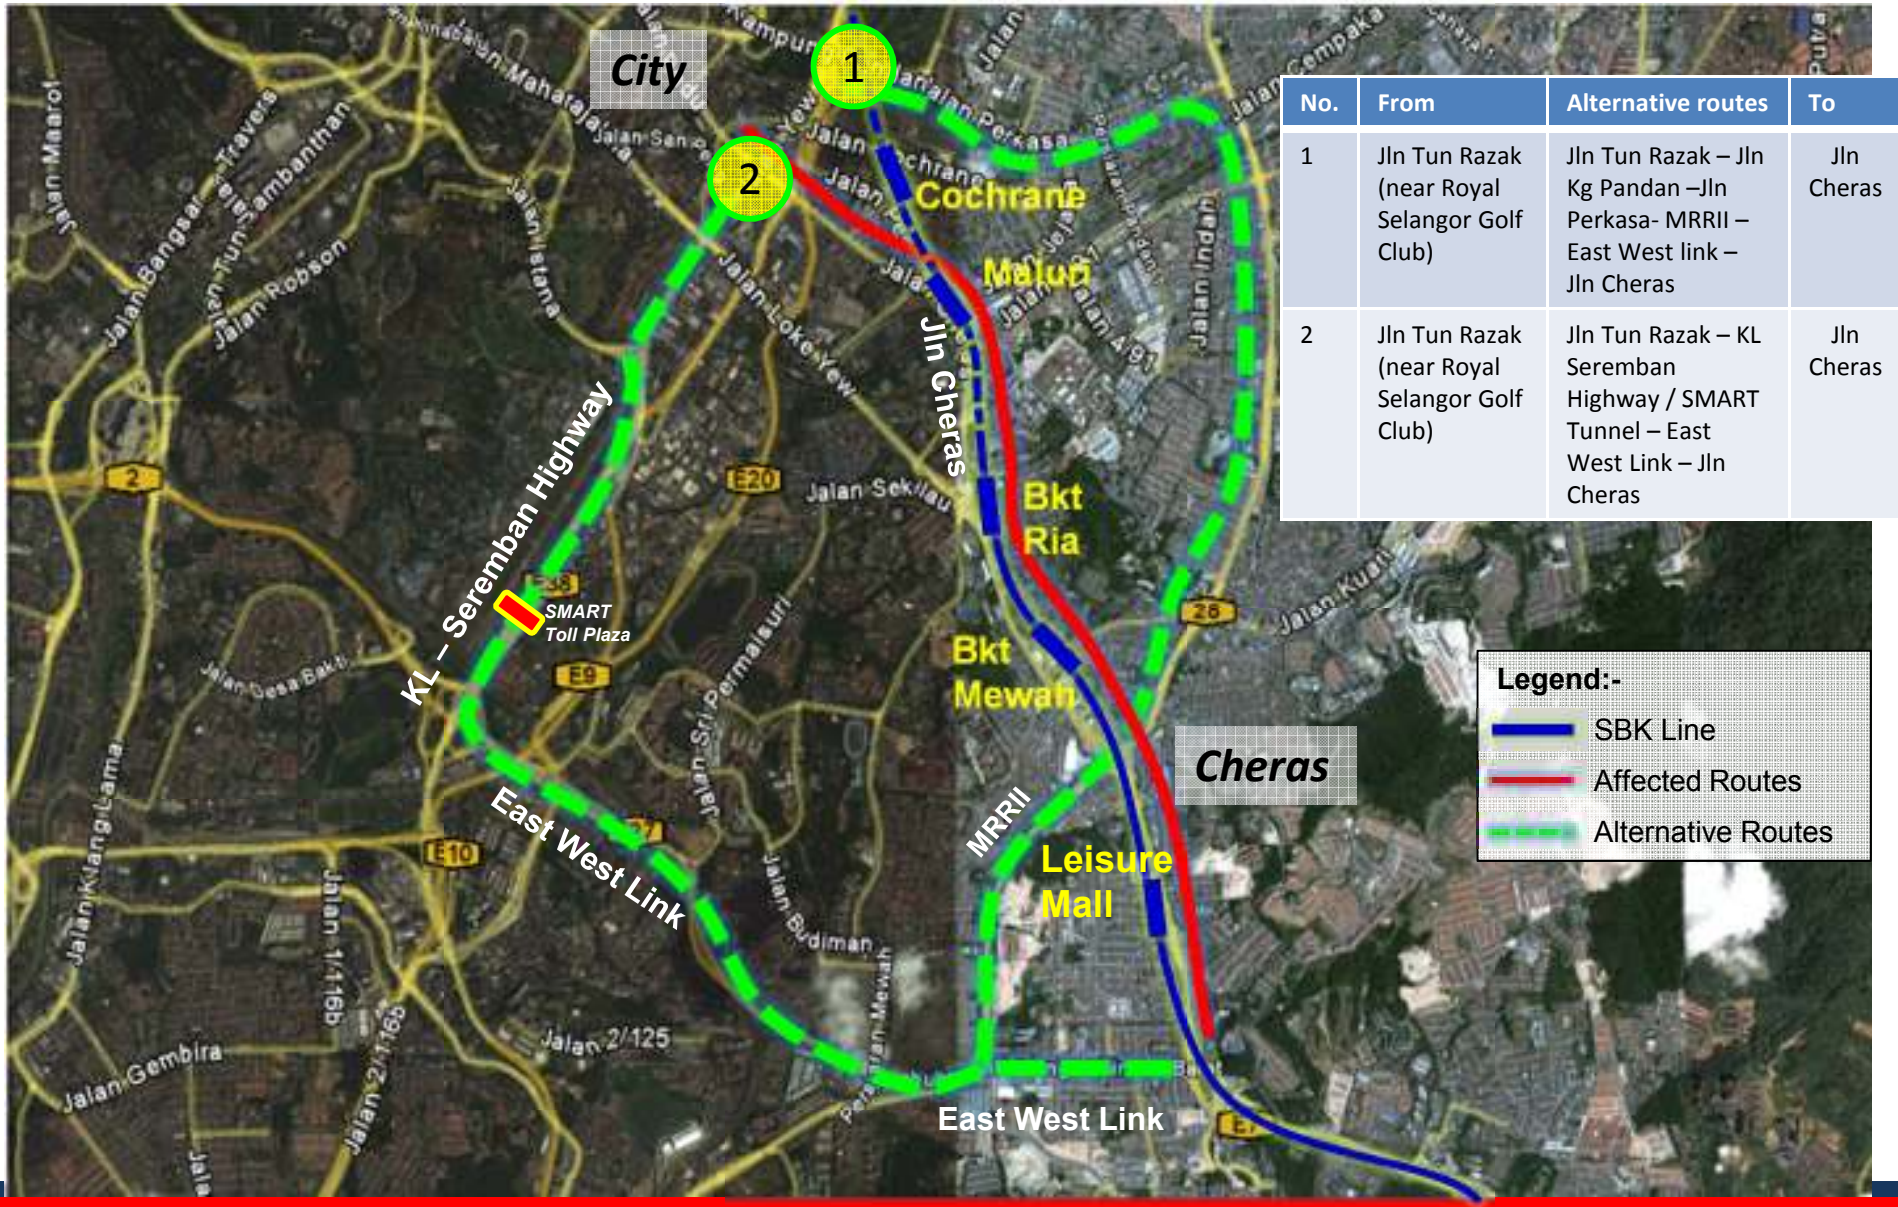

SECTIONAL Alternative Routes : Kota Damansara – TTDI

SECTIONAL Alternative Routes :

Mutiara Damansara / Curve – Pusat Bandar Damansara

SECTIONAL Alternative Routes : TTDI – City

No	From	Alternative routes	To
1	Mutiara Damansara / Curve	Persiaran Surian – Jln PJU 7/1 – Jln PJU 7/9 – SPRINT (Penchala Link) – Jalan Duta – Jalan Kuching	City (Jln Kuching)
2	TTDI	SPRINT (Damansara Link) – SPRINT (Kerinchi Link, Kerinchi Toll Plaza) – Jln Syed Putra – Jln Maharajalela	City (Jln Maharajalela)
3	TTDI	SPRINT (Damansara Link) – SPRINT (Kerinchi Link, Sri Hartamas direction) – Jalan Duta	City (Jln Duta)

rtners

SECTIONAL Alternative Routes : **City Center** (Jln Duta – Jln Tun Razak)

SECTIONAL Alternative Routes : City – Cheras

No.	From	Alternative routes	To
1	Jln Tun Razak (near Royal Selangor Golf Club)	Jln Tun Razak – Jln Kg Pandan – Jln Perkasa- MRR11 – East West link – Jln Cheras	Jln Cheras
2	Jln Tun Razak (near Royal Selangor Golf Club)	Jln Tun Razak – KL Seremban Highway / SMART Tunnel – East West Link – Jln Cheras	Jln Cheras

Legend:-

- SBK Line
- Affected Routes
- - - Alternative Routes

SECTIONAL Alternative Routes : Cheras – Balakong / Sg Long

From	Alternative routes	To
Jln Cheras	Jln Cheras – East West Link – MRR II – Besraya Expressway – SILK (The MINES) – Jln Sg Long	Jln Sg Long

Legend:-

- SBK Line
- Affected Routes
- Alternative Routes

SECTIONAL Alternative Routes : Balakong / Sg Long – Kajang