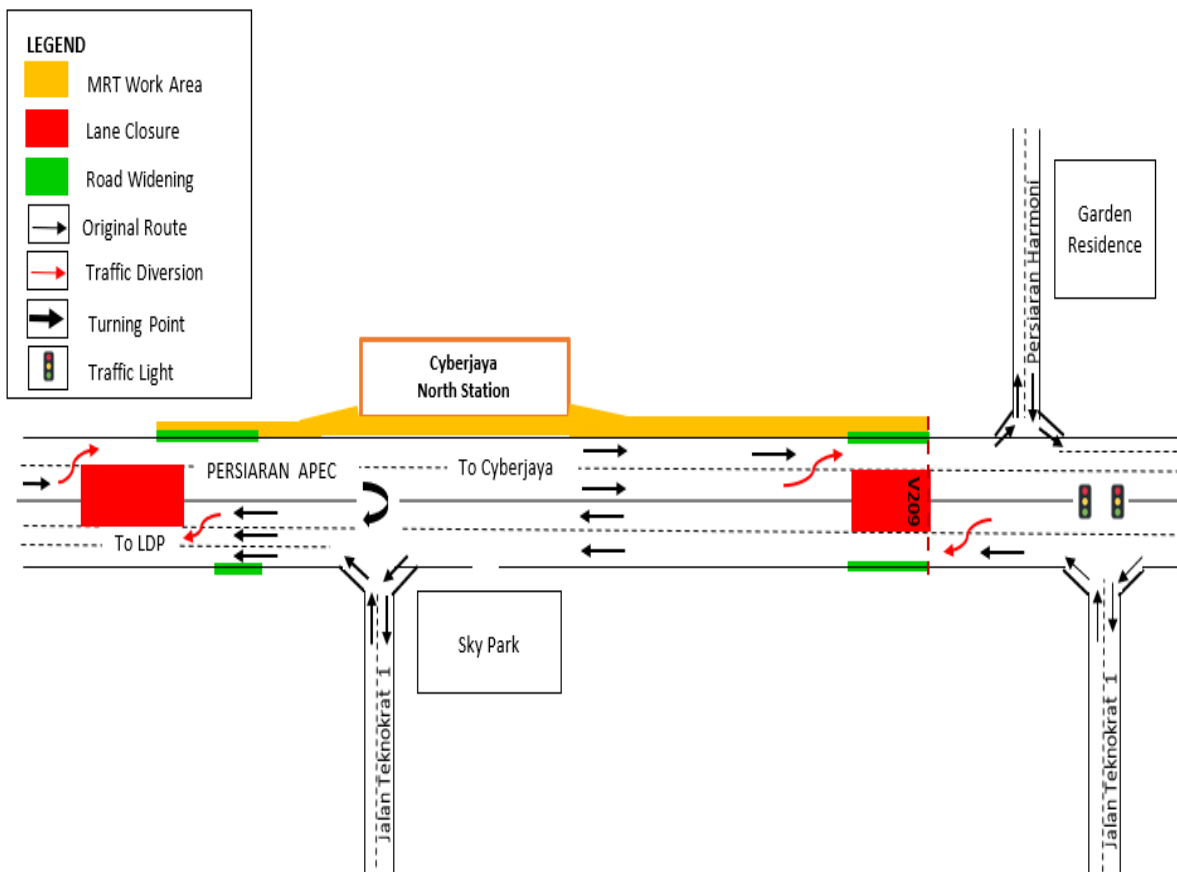

TRAFFIC ANNOUNCEMENT

CONTINUATION OF LONG-TERM LANE CLOSURE BY STAGES ALONG PERSIARAN APEC Persiaran APEC 30/10/2017

Date	01 November 2017 - 31 March 2018
Time	7:00AM – 7:00PM
Duration	5 months
Reason	To facilitate mapping and piloting works, site clearing works, road widening works, tree cutting works, utilities relocation works, temporary drainage works, implementation of Traffic Management Plan and any other related works.

There will be a continuation of a long-term lane closure by stages along Persiaran APEC (300 metres) starting from **1 November 2017 to 31 March 2018**.

The right most lane of Pesiaran APEC will be closed on both LDP & Cyberjaya bound in **phases and intermittently**, therefore at any one time there will be one lane available for motorists.