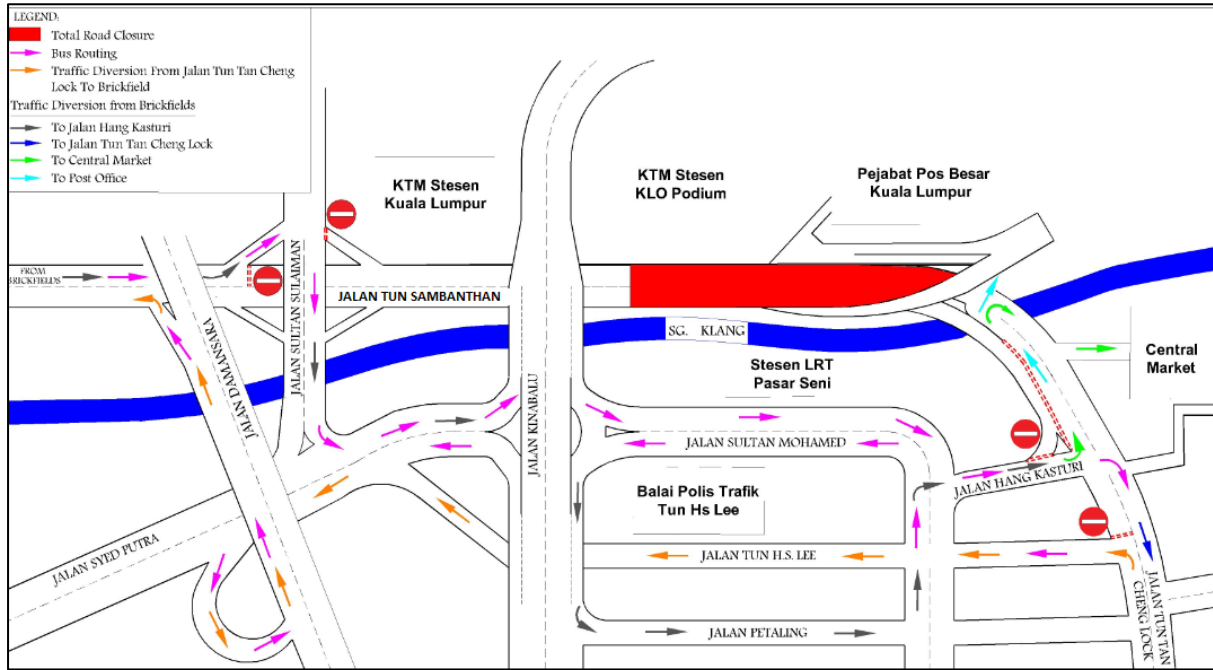

There will be a short term road closure along Jalan Tun Sambathan for the stretch of 800m from **18 - 20 August 2017 and from 25 - 27 August 2017**. This work will take place from **10:00PM until 5:00AM**.

During this closure, Rapidkl bus routes in **PINK** will be diverted as follow:

- a. Buses from Brickfields heading to Pasar Seni LRT station will be diverted up the ramp and to turn right onto Jalan Sultan Sulaiman, then left to Bulatan Syed Putra and then take the second exit to Jalan Sultan Mohamed.
- b. Buses from Pasar Seni LRT Station heading to Brickfields will have to go through Jalan Sultan Mohamed before proceeding to Jalan Syed Putra and exit to Jalan Tun Sambathan via Jalan Damansara.

Motorists will be required to use the following alternatives routes:

- a. Motorists from Brickfields heading to Jalan Tun Tan Cheng Lock will be diverted up the ramp and to turn right onto Jalan Sultan Sulaiman then left to Bulatan Syed Putra before taking the third exit to Jalan Petaling. Motorists must then turn left to Jalan Sultan and another right to Jalan Hang Kasturi before reaching Jalan Tun Tan Cheng Lock (as indicated in **GREY**).

- b. Motorists from Jalan Tun Tan Cheng Lock in **ORANGE** will be diverted into Jalan Tun H. S. Lee before merging to Jalan Syed Putra and exit to Jalan Tun Sambathan via Jalan Damansara.

For media enquiries, please contact: