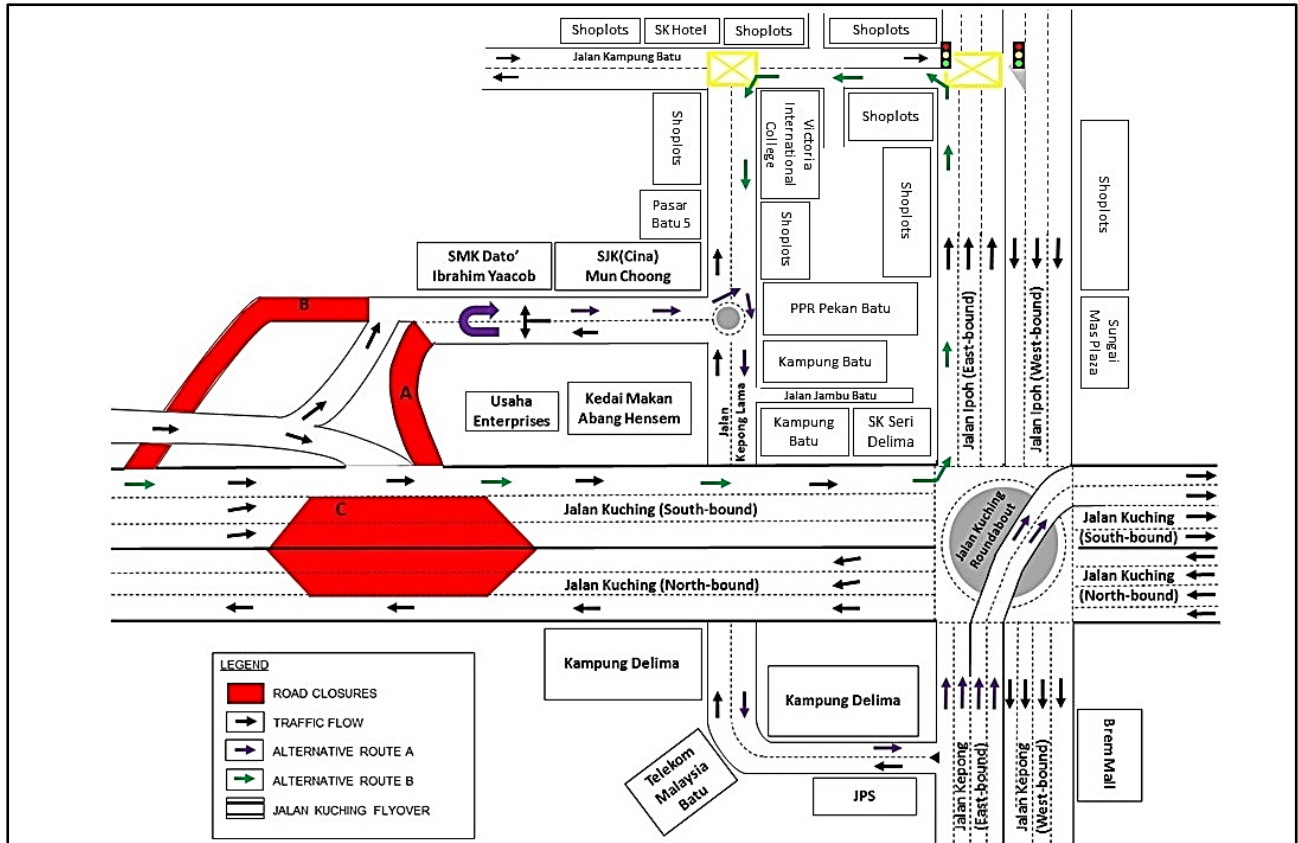

For media enquiries, please contact:

Juliet Choong Wai Gaik
Leanne Ann Susau

Tel: +6012 601 0318
Tel: +603 7493 3832

julietchoong@ijm.com
leanne@mgjv-kvmrt.com.my

MMC GAMUDA KVMRT (PDP SSP) SDN BHD (1117100-V)
Block A, Level 17, Menara Mustapha Kamal, PJ Trade Centre
No 8, Jalan PJU 8/8A, Bandar Damansara Perdana, 47820 Petaling Jaya
Selangor Darul Ehsan, Malaysia
T: +60-7494 2222 F: +603-7727 0222 www.kvmrt.com.my